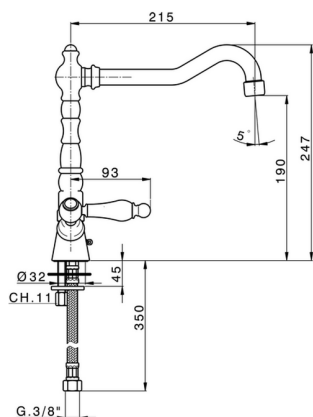

Sink mixer KITCHEN_TS000530

MODEL **TS000530**

Sink mixer, swivel spout, G.3/8" stainless steel flexible hoses

AVAILABLE FINISHINGS

- 
21 21 Chrome
- 
26 26 Old Copper
- 
27 27 Old Bronze

CHARACTERISTICS

2026-04-09