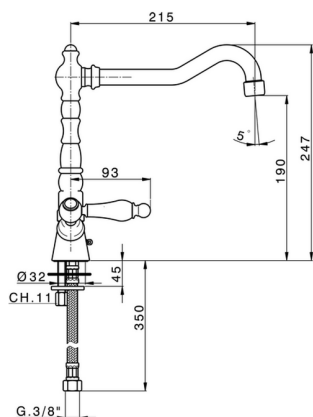

Sink mixer KITCHEN_TS000530

MODEL **TS000530**

Sink mixer, swivel spout, G.3/8" stainless steel flexible hoses

AVAILABLE FINISHINGS

- 
21 21 Chrome
- 
26 26 Old Copper
- 
27 27 Old Bronze

CHARACTERISTICS

2026-06-13