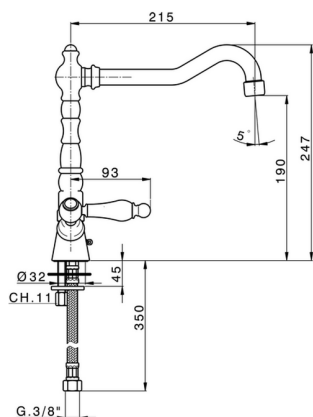

Sink mixer KITCHEN_TS000530

MODEL **TS000530**

Sink mixer, swivel spout, G.3/8" stainless steel flexible hoses

AVAILABLE FINISHINGS

- 
21 21 Chrome
- 
26 26 Old Copper
- 
27 27 Old Bronze

CHARACTERISTICS

2026-05-01