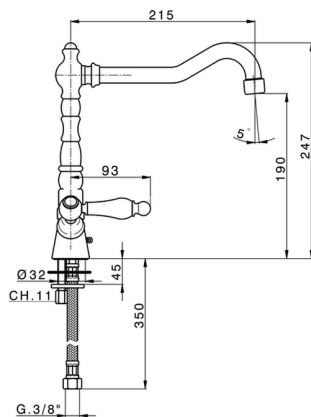

Sink mixer KITCHEN_TS000530

MODEL **TS000530**

Sink mixer, swivel spout, G.3/8" stainless steel flexible hoses

AVAILABLE FINISHINGS

- 
21 21 Chrome
- 
26 26 Old Copper
- 
27 27 Old Bronze

CHARACTERISTICS

2026-06-14