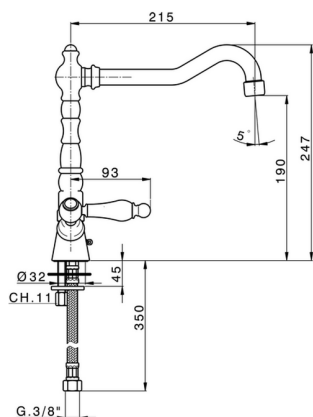

Sink mixer KITCHEN_TS000530

MODEL **TS000530**

Sink mixer, swivel spout, G.3/8" stainless steel flexible hoses

AVAILABLE FINISHINGS

- 
21 21 Chrome
- 
26 26 Old Copper
- 
27 27 Old Bronze

CHARACTERISTICS

2026-04-29