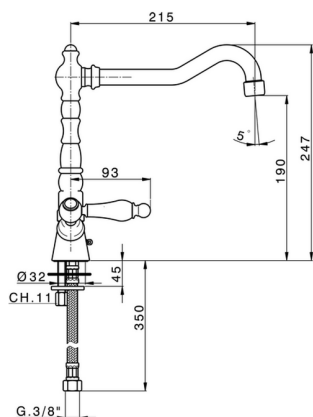

Sink mixer KITCHEN_TS000530

MODEL **TS000530**

Sink mixer, swivel spout, G.3/8" stainless steel flexible hoses

AVAILABLE FINISHINGS

- 
21 21 Chrome
- 
26 26 Old Copper
- 
27 27 Old Bronze

CHARACTERISTICS

2026-05-20