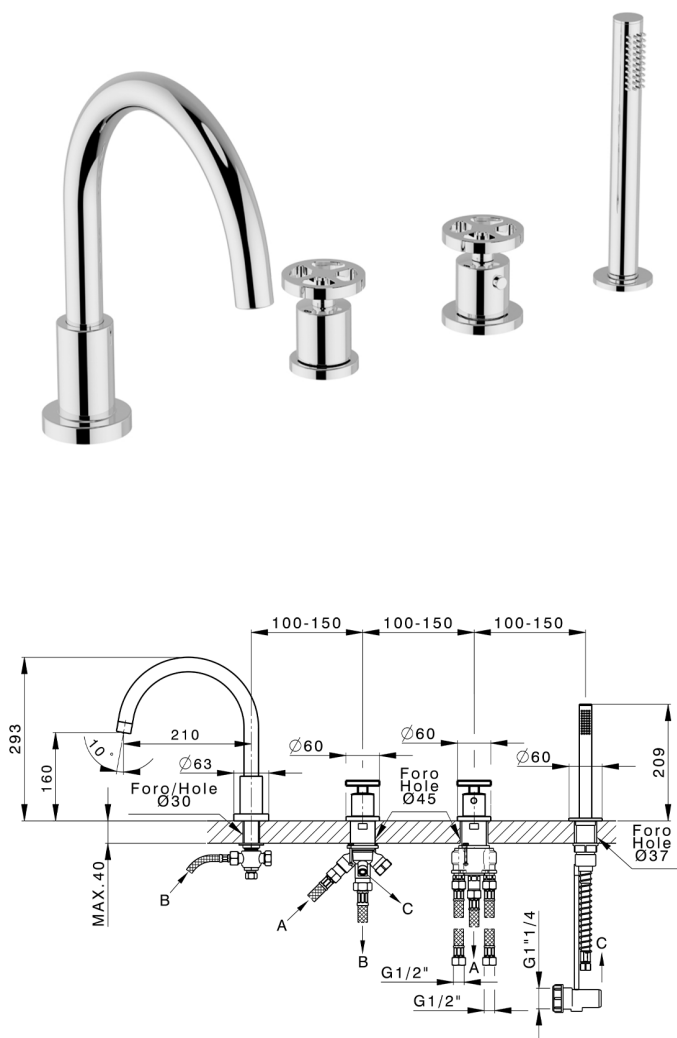

## Thermostatic deck-mounted 4-hole mixer GRACE\_MNT76010

MODEL **MNT76010**

Thermostatic deck-mounted 4-hole mixer, 2 outlet diverter, 22,5 mm Brass One Spray handshower, 150 cm pull-out flexible hose

### AVAILABLE FINISHINGS

-  **21** 21 Chrome
-  **2F** 2F Brushed Nickel
-  **2W** 2W Brushed Gold
-  **5H** 5H Dark Brass Brushed
-  **5L** 5L Brushed Black Titanium
-  **6T** 6T Chrome/Matt Black

### CHARACTERISTICS

Cartridge Spare Parts **24.04A.PP**

**8x20 Plus P Thermostatic Valve**

2024-10-18