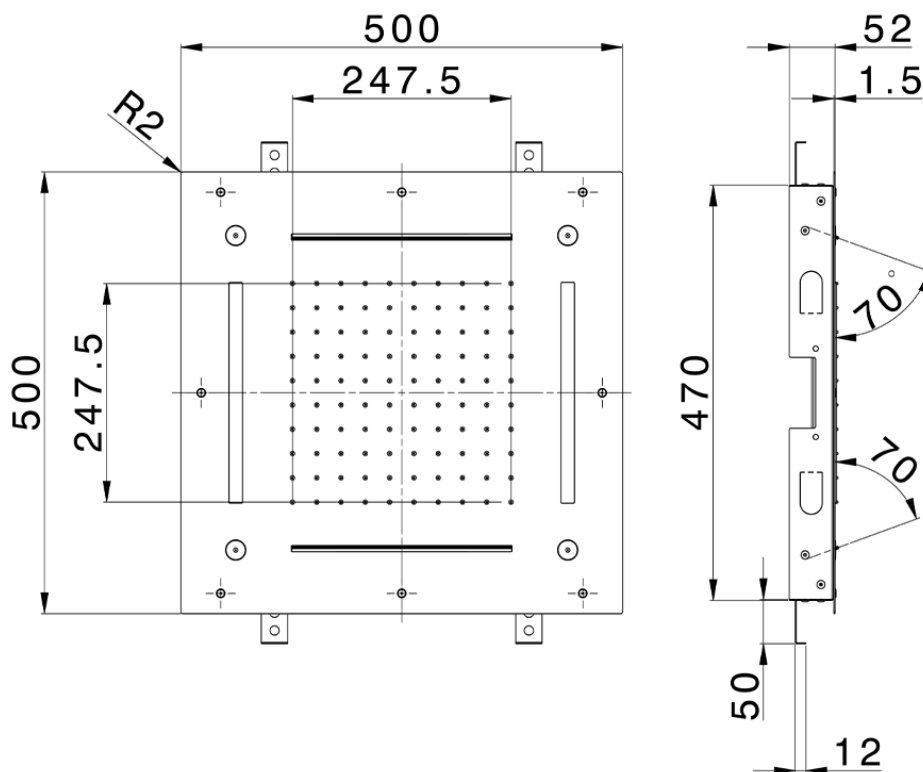

## 500x500 mm Chromotherapy Ceiling showerhead WELLNESS\_ZS0C0095

ZS0C0095

<https://en.cisal.it/500x500-mm-chromotherapy-ceiling-showerhead-wellness-zs0c0095>

2026-06-13