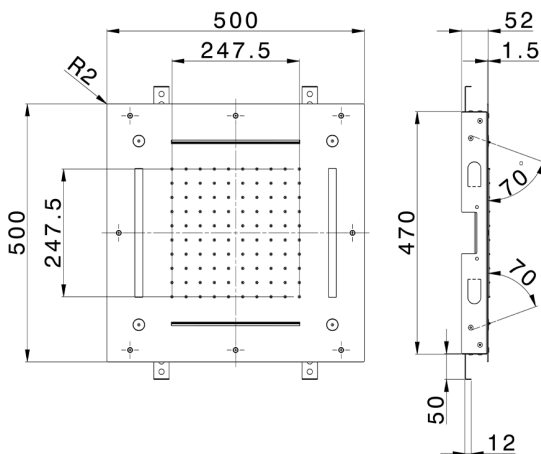

500x500 mm Chromotherapy Ceiling showerhead WELLNESS_ZS0C0095

MODEL **ZS0C0095**

500x500 mm Chromotherapy Ceiling showerhead, rain, spaying functions, 2 waterfalls, chromotherapy functions, built-in control included, Stainless Steel AISI 304

AVAILABLE FINISHINGS

- **D1** D1 Brushed Inox
- **40** 40 Matt Black
- **4Q** 4Q Matt White
- **5G** 5G Rose Gold
- **D2** D2 Polished Inox

CHARACTERISTICS

2026-06-14