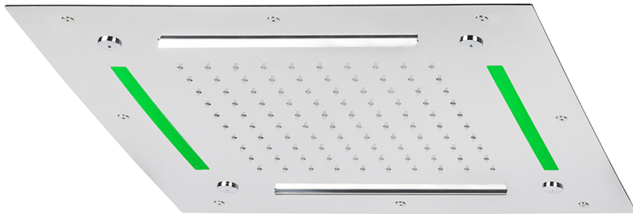

500x500 mm Chromotherapy Ceiling showerhead WELLNESS_ZS0C0095

MODEL **ZS0C0095**

500x500 mm Chromotherapy Ceiling showerhead, rain, spaying functions, 2 waterfalls, chromotherapy functions, built-in control included, Stainless Steel AISI 304

AVAILABLE FINISHINGS

-  **D1** D1 Brushed Inox
-  **40** 40 Matt Black
-  **4Q** 4Q Matt White
-  **5G** 5G Rose Gold
-  **D2** D2 Polished Inox

CHARACTERISTICS

2026-06-14