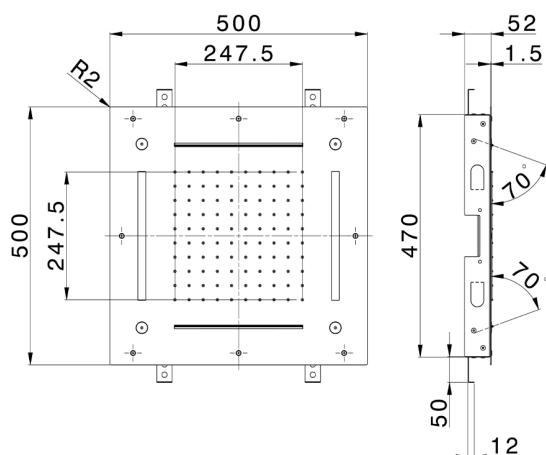

500x500 mm Chromotherapy Ceiling showerhead WELLNESS_ZS0C0095

MODEL **ZS0C0095**

500x500 mm Chromotherapy Ceiling showerhead, rain, spaying functions, 2 waterfalls, chromotherapy functions, built-in control included, Stainless Steel AISI 304