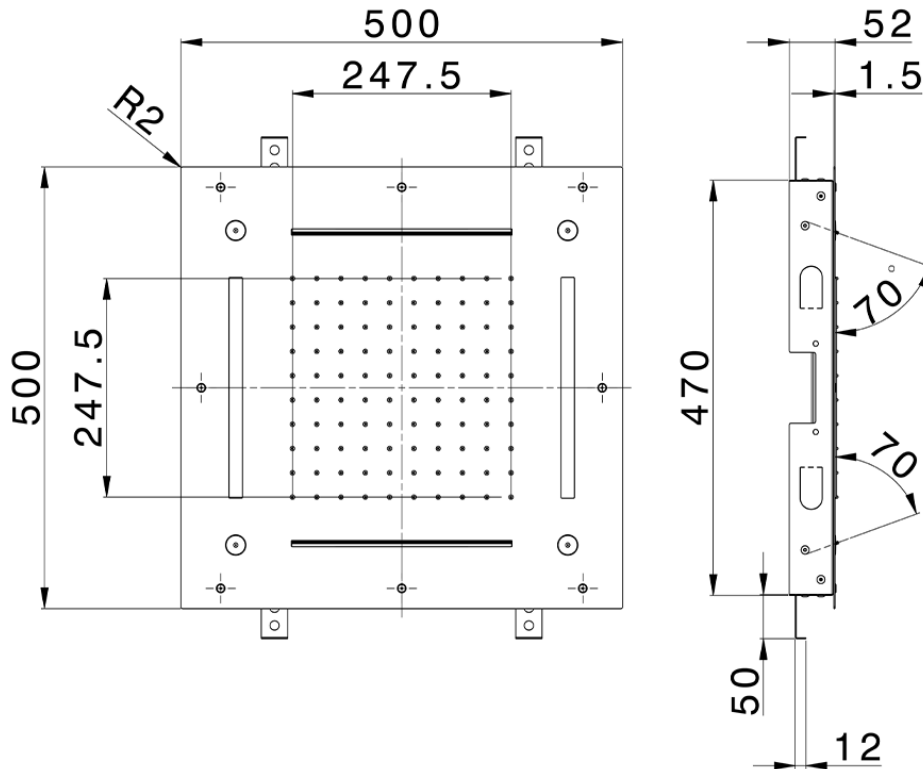

500x500 mm Chromotherapy Ceiling showerhead WELLNESS_ZS0C0095

ZS0C0095

<https://en.cisal.it/500x500-mm-chromotherapy-ceiling-showerhead-wellness-zs0c0095>

2026-06-14