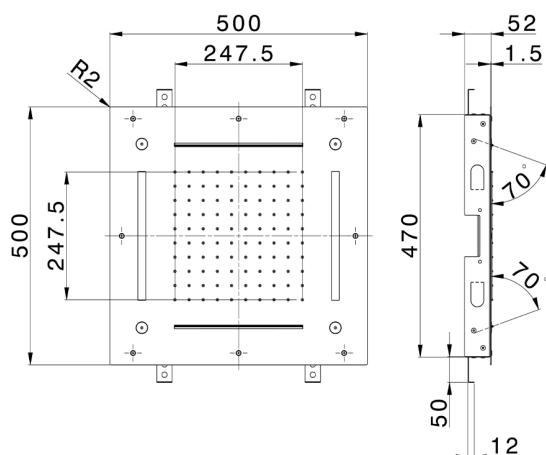

## 500x500 mm Chromotherapy Ceiling showerhead WELLNESS\_ZS0C0095

MODEL **ZS0C0095**

500x500 mm Chromotherapy Ceiling showerhead, rain, spaying functions, 2 waterfalls, chromotherapy functions, built-in control included, Stainless Steel AISI 304