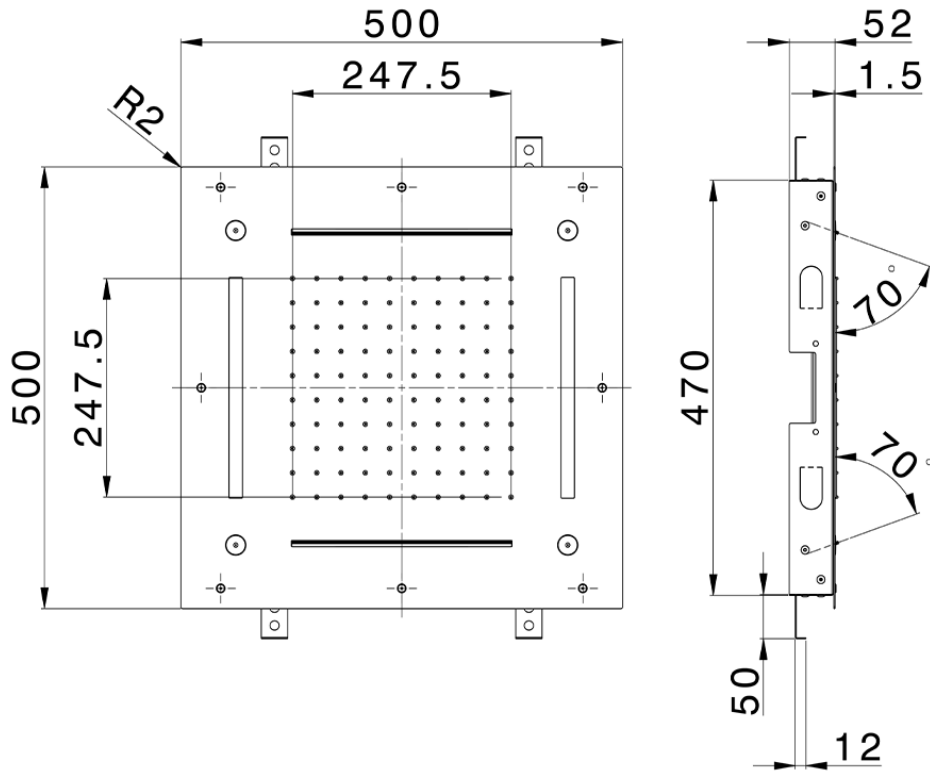

500x500 mm Chromotherapy Ceiling showerhead WELLNESS_ZS0C0095

ZS0C0095

<https://en.cisal.it/500x500-mm-chromotherapy-ceiling-showerhead-wellness-zs0c0095>

2026-06-10