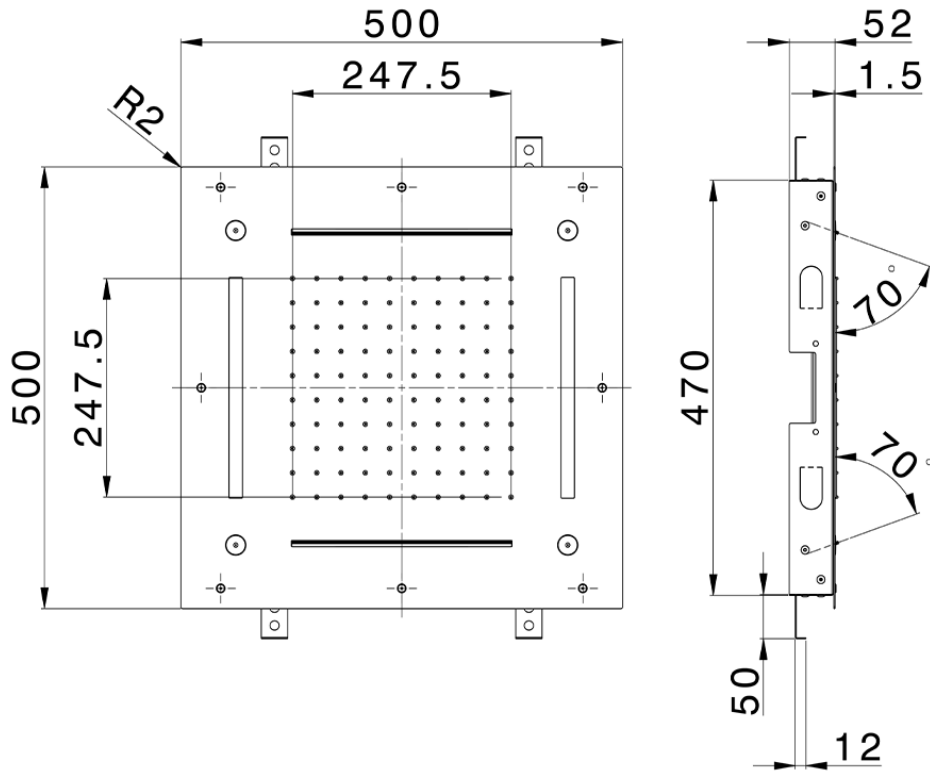

500x500 mm Chromotherapy Ceiling showerhead WELLNESS_ZS0C0095

ZS0C0095

<https://en.cisal.it/500x500-mm-chromotherapy-ceiling-showerhead-wellness-zs0c0095>

2026-04-06