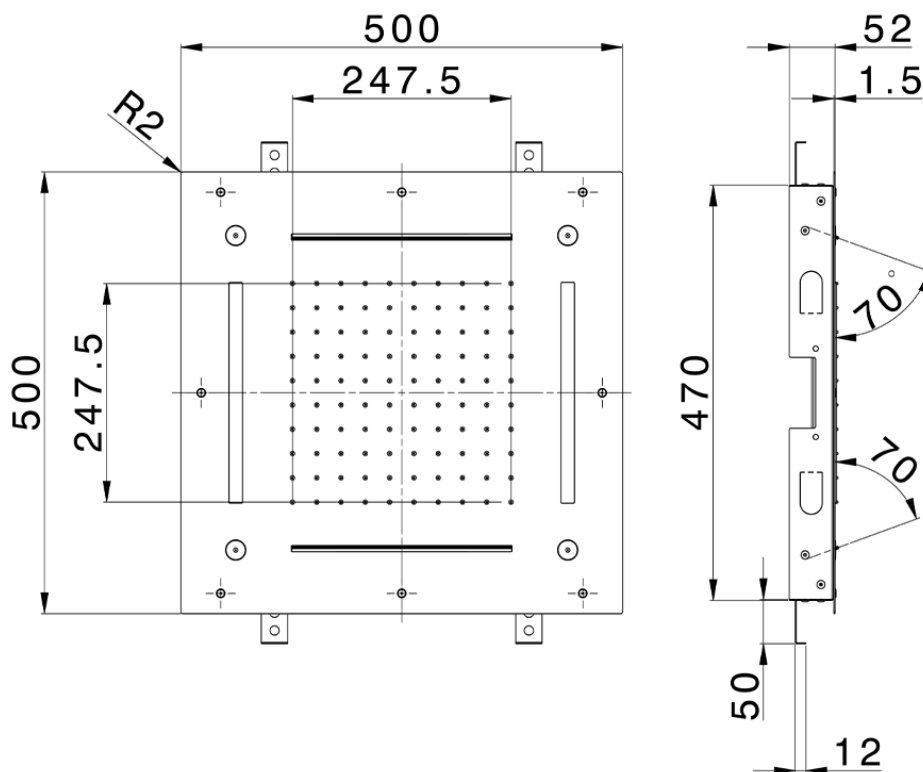

## 500x500 mm Chromotherapy Ceiling showerhead WELLNESS\_ZS0C0095

ZS0C0095

<https://en.cisal.it/500x500-mm-chromotherapy-ceiling-showerhead-wellness-zs0c0095>

2026-04-26