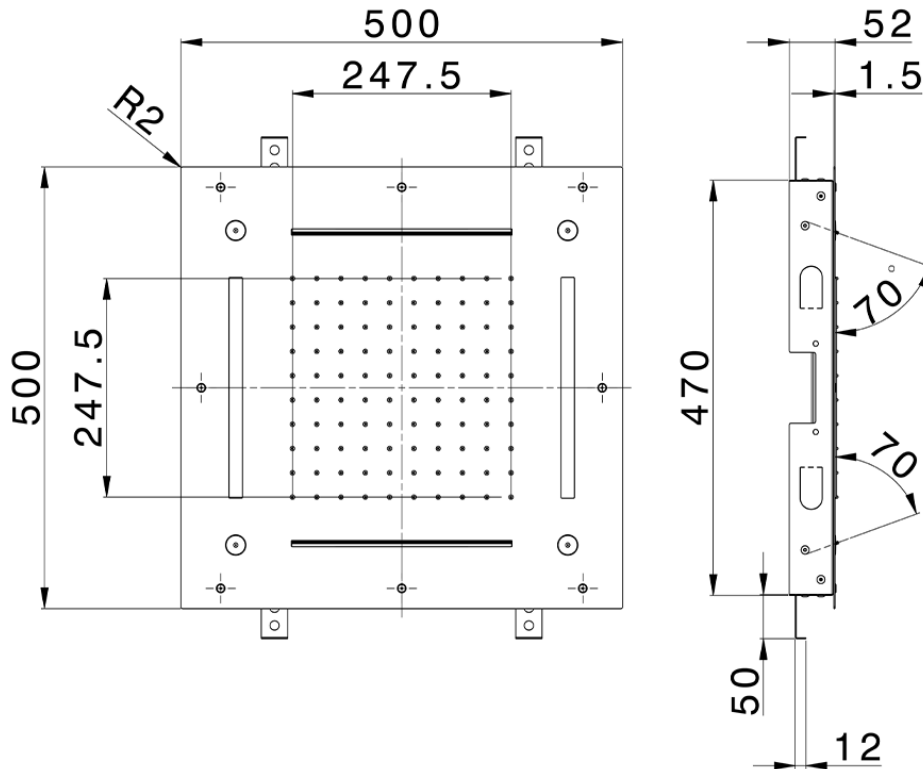

500x500 mm Chromotherapy Ceiling showerhead WELLNESS_ZS0C0095

ZS0C0095

<https://en.cisal.it/500x500-mm-chromotherapy-ceiling-showerhead-wellness-zs0c0095>

2026-06-13