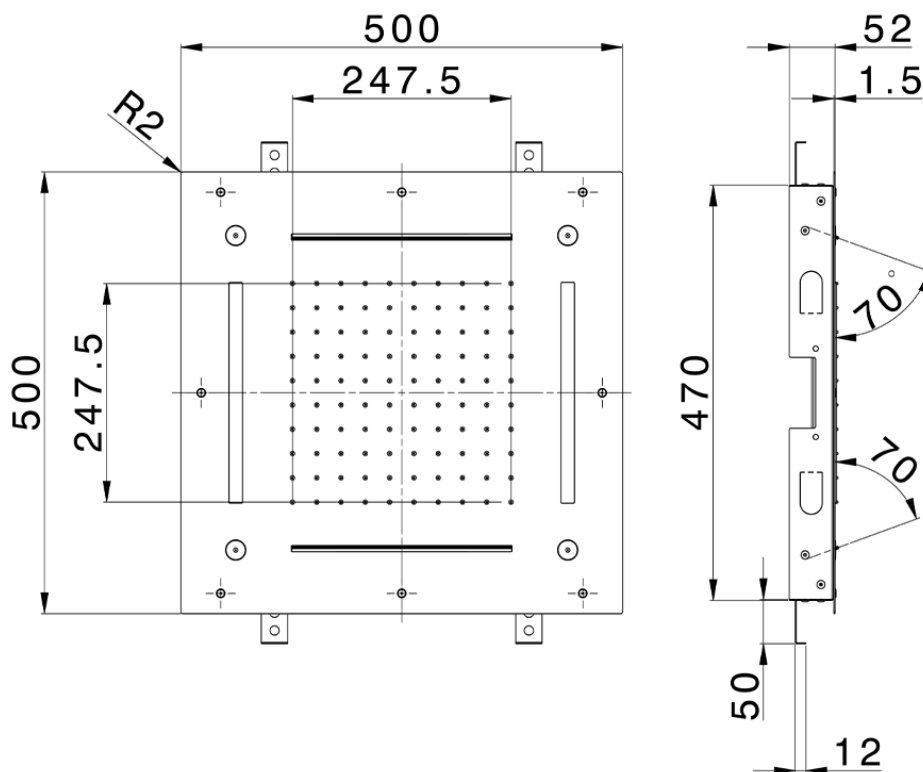

500x500 mm Chromotherapy Ceiling showerhead WELLNESS_ZS0C0095

ZS0C0095

<https://en.cisal.it/500x500-mm-chromotherapy-ceiling-showerhead-wellness-zs0c0095>

2026-05-17