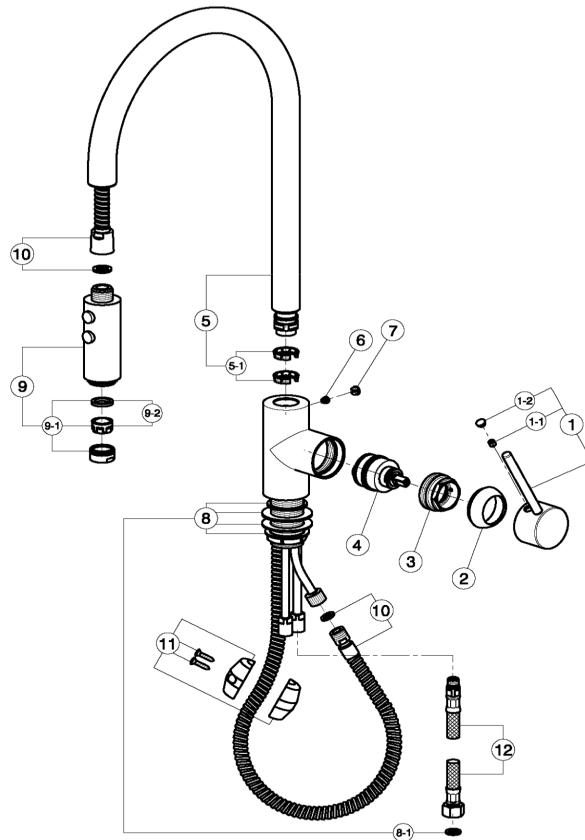

- 
21 21 Chrome
- 
2A 2A Satin Brushed Nickel
- 
2F 2F Brushed Nickel

CHARACTERISTICS

Cartridge Spare Parts **ZZ93196000**

38 mm Cartridge

Single lever sink mixer with extrac.shower KITCHEN_LL000570

cisal

LL 00057