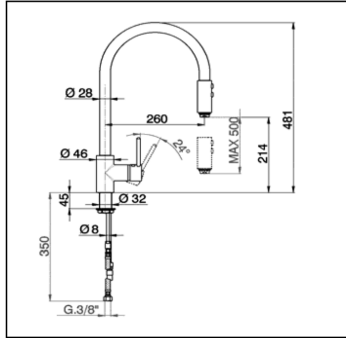

Single lever sink mixer with extrac.shower KITCHEN_LL000570

cisal

LL 00057

NR.	DESCRIZIONE DESCRIPTION BESCHREIBUNG DESCRIPTION	N.CODICE CODE NO. WERSKNR. NR.CODE	NR.	DESCRIZIONE DESCRIPTION BESCHREIBUNG DESCRIPTION	N.CODICE CODE NO. WERSKNR. NR.CODE	NR.	DESCRIZIONE DESCRIPTION BESCHREIBUNG DESCRIPTION	N.CODICE CODE NO. WERSKNR. NR.CODE
1	Leva monocomando "LL" Lever "LL" Hebel "LL" Levier "LL"	ZZ944020	5	Canna alta Ø28 interasse 260 Swinging spout 260 Ø28 Auslauf-Rohr-U-260 Ø28 Bec orientable 260 Ø28	ZZ944170	9	Doccia estr.monoc.lavel. Handspray Herausziehbare Brause Douchette extr.évier	ZZ944190
1-1	Grano punta piana inox M.6x6 Screw-stainless steel M.6x6 Madenschraube M.6x6 Vis speciale inox M.6x6	ZZ926450	5-1	Anello per canna Ring for spout Ring fuer Auslauf Bague pour bec	ZZ944180	9-1	Aeratore M.24x1 IA Mousseur M.24x1 IA Perlator M.24x1 IA Mousseur M.24x1 IA	ZZ928360
1-2	Placchetta per leva neutra Cap for lever Abdeckkappe f/Hebel Plaquette levier	ZZ933470	6	Vite M.6 Screw M.6 Schraube M.6 Vis M.6	ZZ941090	9-2	Cartuccia per aeratore M. 24x1 Mousseur cartridge M.24x1 Kart. f/Perlator M.24x1 Cartouche x mousseur M.24x1	ZZ926950
2	Copricartuccia monocomando Escutcheon cartridge Abdeckkappe Couvre-cartouche Calotta bloccaggio cartuccia	ZZ933510	7	Placchetta per leva neutra Cap for lever Abdeckkappe f/Hebel Plaquette levier	ZZ927110	10	Flex 175 cm Ø14 1/2"CN x M15x1 Flex 175 cm Ø14 1/2"CN x M15x1 Brauseschlauch 175 cm Ø14 x M15x1 Flex 175 cm Ø14 1/2"CN x M15x1	ZZ946830
3	Nut for mixing valve Mutter f/Kartusche Ecrou pour cartouche	ZZ933530	8	Set installazione monoc.doccia estraibile Installation set single lever Befestigungsset Set installation	ZZ928860	11	Peso piombo completo Lead weight Bleigewicht kpl Poids en plomb	ZZ927750
4	Cartuccia monocomando Mixing valve Kartusche Cartouche mitigeurs	ZZ931960	8-1	Guarnizione fibra 3/8" Gasket rubber 3/8" Fiberdichtung 3/8" Joint en fibre 3/8"	ZZ926960	12	Flessibile M.11x1 3/8" F L.365 Flex M.11x1 3/8" L.365 Anschlusschlauch M.11x1 3/8" L.365 Flex M.11x1 3/8" L.365	ZZ928420

LL000570

<https://en.cisal.it/single-lever-sink-mixer-with-extrac-shower-kitchen-ll000570>

2026-04-28