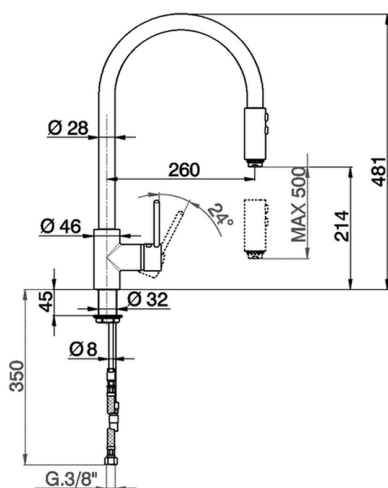

- 
21 21 Chrome
- 
2A 2A Satin Brushed Nickel
- 
2F 2F Brushed Nickel

CHARACTERISTICS

Cartridge Spare Parts **ZZ93196000**

38 mm Cartridge

Single lever sink mixer with extrac.shower KITCHEN_LL000570

cisal

LL 00057