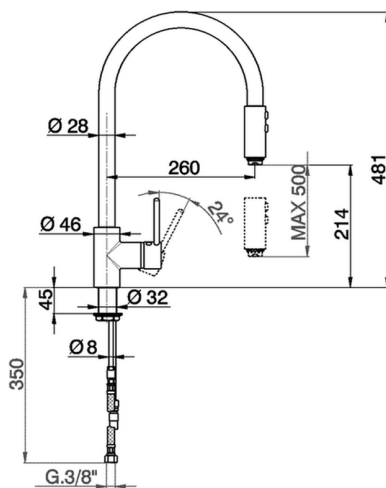

## Single lever sink mixer with extrac.shower KITCHEN\_LL000570

MODEL **LL000570**

Single lever sink mixer with extrac.shower,swivel spout,2 sprays handshower,175 cm Brass flexible hoses

### CHARACTERISTICS

Cartridge Spare Parts **ZZ93196000**

**38 mm Cartridge**