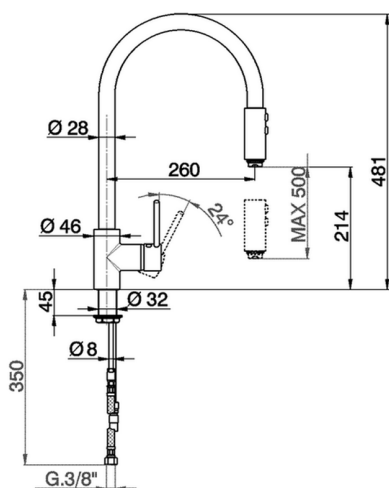

Single lever sink mixer with extrac.shower KITCHEN_LL000570

MODEL **LL000570**

Single lever sink mixer with extrac.shower,swivel spout,2 sprays handshower,175 cm Brass flexible hoses

AVAILABLE FINISHINGS

- 
21 21 Chrome
- 
2A 2A Satin Brushed Nickel
- 
2F 2F Brushed Nickel

CHARACTERISTICS

Cartridge Spare Parts **ZZ93196000**

38 mm Cartridge