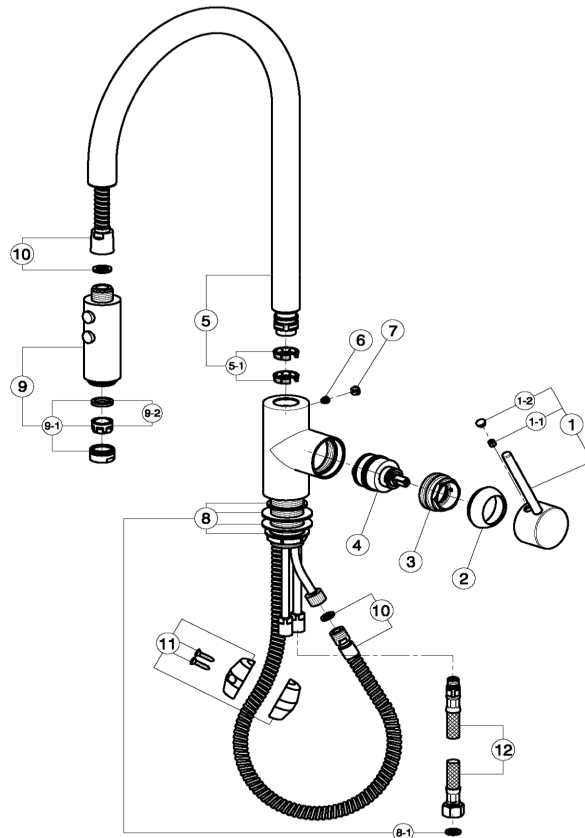

Single lever sink mixer with extrac.shower KITCHEN_LL000570

cisal

LL 00057

NR.	DESCRIZIONE DESCRIPTION BESCHREIBUNG DESCRIPTION	N.CODICE CODE NO. WERSKNR. NR.CODE	NR.	DESCRIZIONE DESCRIPTION BESCHREIBUNG DESCRIPTION	N.CODICE CODE NO. WERSKNR. NR.CODE	NR.	DESCRIZIONE DESCRIPTION BESCHREIBUNG DESCRIPTION	N.CODICE CODE NO. WERSKNR. NR.CODE
1	Leva monocomando "LL" Lever "LL" Hebel "LL" Levier "LL"	ZZ944020	5	Canna alta Ø28 interasse 260 Swinging spout 260 Ø28 Auslauf-Rohr-U-260 Ø28 Bec orientable 260 Ø28	ZZ944170	9	Doccia estr.monoc.lavel. Handspray Herausziehbare Brause Douchette extr.évier	ZZ944190
1-1	Grano punta piana inox M.6x6 Screw-stainless steel M.6x6 Madenschraube M.6x6 Vis speciale inox M.6x6	ZZ926450	5-1	Anello per canna Ring for spout Ring fuer Auslauf Bague pour bec	ZZ944180	9-1	Aeratore M.24x1 IA Mousseur M.24x1 IA Perlator M.24x1 IA Mousseur M.24x1 IA	ZZ928360
1-2	Placchetta per leva neutra Cap for lever Abdeckkappe f/Hebel Plaquette levier	ZZ933470	6	Vite M.6 Screw M.6 Schraube M.6 Vis M.6	ZZ941090	9-2	Cartuccia per aeratore M. 24x1 Mousseur cartridge M.24x1 Kart. f/Perlator M.24x1 Cartouche x mousseur M.24x1	ZZ926950
2	Copricartuccia monocomando Escutcheon cartridge Abdeckkappe Couvre-cartouche Calotta bloccaggio cartuccia	ZZ933510	7	Placchetta per leva neutra Cap for lever Abdeckkappe f/Hebel Plaquette levier	ZZ927110	10	Flex 175 cm Ø14 1/2"CN x M15x1 Flex 175 cm Ø14 1/2"CN x M15x1 Brauseschlauch 175 cm Ø14 x M15x1 Flex 175 cm Ø14 1/2"CN x M15x1	ZZ946830
3	Nut for mixing valve Mutter f/Kartusche Ecrou pour cartouche	ZZ933530	8	Set installazione monoc.doccia estraibile Installation set single lever Befestigungsset Set installation	ZZ928860	11	Peso piombo completo Lead weight Bleigewicht kpl Poids en plomb	ZZ927750
4	Cartuccia monocomando Mixing valve Kartusche Cartouche mitigeurs	ZZ931960	8-1	Guarnizione fibra 3/8" Gasket rubber 3/8" Fiberdichtung 3/8" Joint en fibre 3/8"	ZZ926960	12	Flessibile M.11x1 3/8" F L.365 Flex M.11x1 3/8" L.365 Anschlusschlauch M.11x1 3/8" L.365 Flex M.11x1 3/8" L.365	ZZ928420

LL000570

<https://en.cisal.it/single-lever-sink-mixer-with-extrac-shower-kitchen-ll000570>

2026-04-28