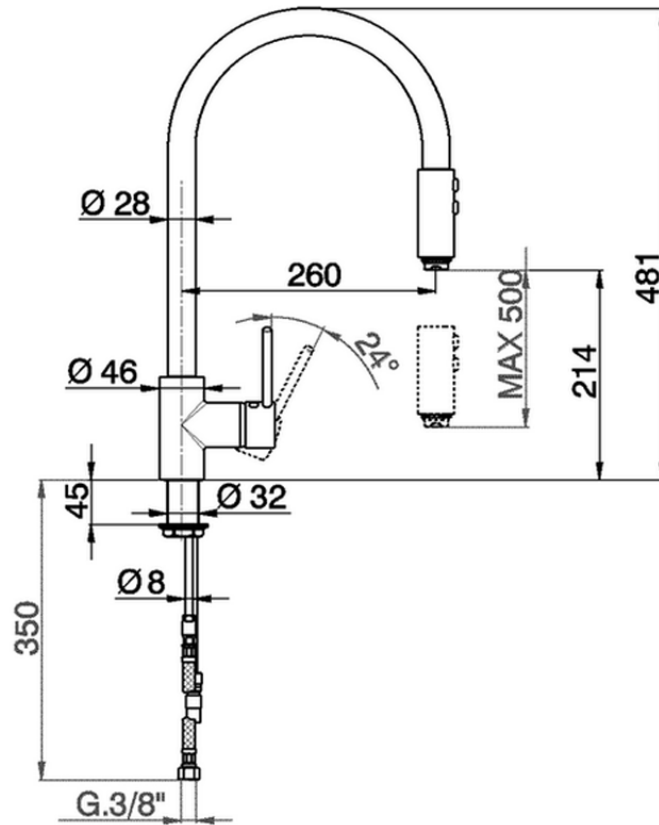

Single lever sink mixer with extrac.shower KITCHEN_LL000570

LL000570

<https://en.cisal.it/single-lever-sink-mixer-with-extrac-shower-kitchen-ll000570>

2026-05-19