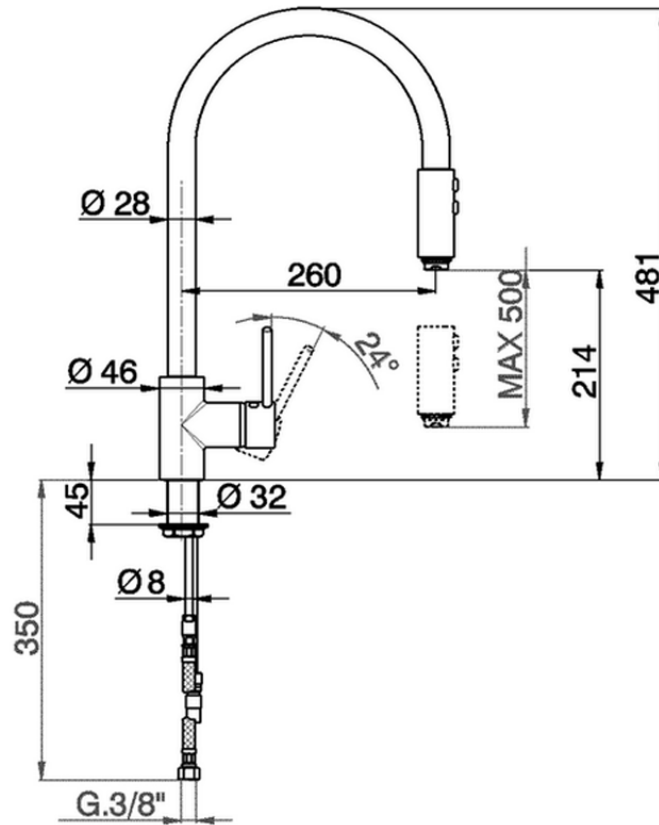

## Single lever sink mixer with extrac.shower KITCHEN\_LL000570

LL000570

<https://en.cisal.it/single-lever-sink-mixer-with-extrac-shower-kitchen-ll000570>

2026-06-13