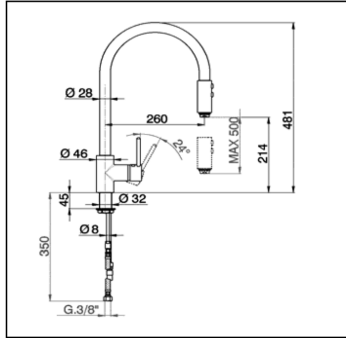

Single lever sink mixer with extrac.shower KITCHEN_LL000570

cisal

LL 00057

NR.	DESCRIZIONE DESCRIPTION BESCHREIBUNG DESCRIPTION	N.CODICE CODE NO. WERSKNR. NR.CODE	NR.	DESCRIZIONE DESCRIPTION BESCHREIBUNG DESCRIPTION	N.CODICE CODE NO. WERSKNR. NR.CODE	NR.	DESCRIZIONE DESCRIPTION BESCHREIBUNG DESCRIPTION	N.CODICE CODE NO. WERSKNR. NR.CODE
1	Leva monocomando "LL" Lever "LL" Hebel "LL" Levier "LL"	ZZ944020	5	Canna alta Ø28 interasse 260 Swinging spout 260 Ø28 Auslauf-Rohr-U-260 Ø28 Bec orientable 260 Ø28	ZZ944170	9	Doccia estr.monoc.lavel. Handspray Herausziehbare Brause Douchette extr.évier	ZZ944190
1-1	Grano punta piana inox M.6x6 Screw-stainless steel M.6x6 Madenschraube M.6x6 Vis speciale inox M.6x6	ZZ926450	5-1	Anello per canna Ring for spout Ring fuer Auslauf Bague pour bec	ZZ944180	9-1	Aeratore M.24x1 IA Mousseur M.24x1 IA Perlator M.24x1 IA Mousseur M.24x1 IA	ZZ928360
1-2	Placchetta per leva neutra Cap for lever Abdeckkappe f/Hebel Plaquette levier	ZZ933470	6	Vite M.6 Screw M.6 Schraube M.6 Vis M.6	ZZ941090	9-2	Cartuccia per aeratore M. 24x1 Mousseur cartridge M.24x1 Kart. f/Perlator M.24x1 Cartouche x mousseur M.24x1	ZZ926950
2	Copricartuccia monocomando Escutcheon cartridge Abdeckkappe Couvre-cartouche Calotta bloccaggio cartuccia	ZZ933510	7	Placchetta per leva neutra Cap for lever Abdeckkappe f/Hebel Plaquette levier	ZZ927110	10	Flex 175 cm Ø14 1/2"CN x M15x1 Flex 175 cm Ø14 1/2"CN x M15x1 Brauseschlauch 175 cm Ø14 x M15x1 Flex 175 cm Ø14 1/2"CN x M15x1	ZZ946830
3	Nut for mixing valve Mutter f/Kartusche Ecrou pour cartouche	ZZ933530	8	Set installazione monoc.doccia estraibile Installation set single lever Befestigungsset Set installation	ZZ928860	11	Peso piombo completo Lead weight Bleigewicht kpl Poids en plomb	ZZ927750
4	Cartuccia monocomando Mixing valve Kartusche Cartouche mitigeurs	ZZ931960	8-1	Guarnizione fibra 3/8" Gasket rubber 3/8" Fiberdichtung 3/8" Joint en fibre 3/8"	ZZ926960	12	Flessibile M.11x1 3/8" F L.365 Flex M.11x1 3/8" L.365 Anschlusschlauch M.11x1 3/8" L.365 Flex M.11x1 3/8" L.365	ZZ928420

LL000570

<https://en.cisal.it/single-lever-sink-mixer-with-extrac-shower-kitchen-ll000570>

2026-04-10