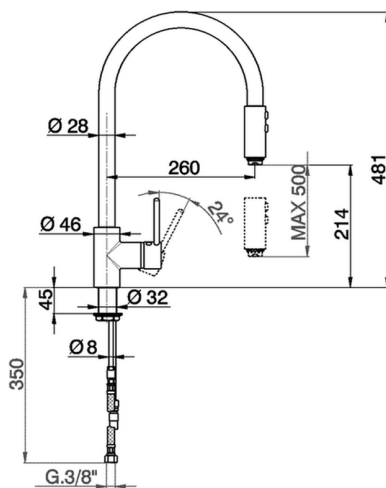

Single lever sink mixer with extrac.shower KITCHEN_LL000570

MODEL **LL000570**

Single lever sink mixer with extrac.shower,swivel spout,2 sprays handshower,175 cm Brass flexible hoses

AVAILABLE FINISHINGS

- 
21 21 Chrome
- 
2A 2A Satin Brushed Nickel
- 
2F 2F Brushed Nickel

CHARACTERISTICS

Cartridge Spare Parts **ZZ93196000**

38 mm Cartridge