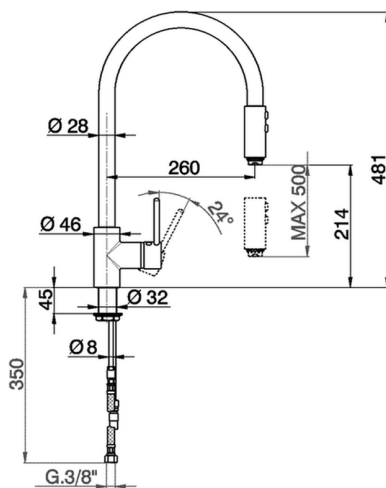

-  **21** 21 Chrome
-  **2A** 2A Satin Brushed Nickel
-  **2F** 2F Brushed Nickel

CHARACTERISTICS

Cartridge Spare Parts **ZZ93196000**

38 mm Cartridge

Single lever sink mixer with extrac.shower KITCHEN_LL000570