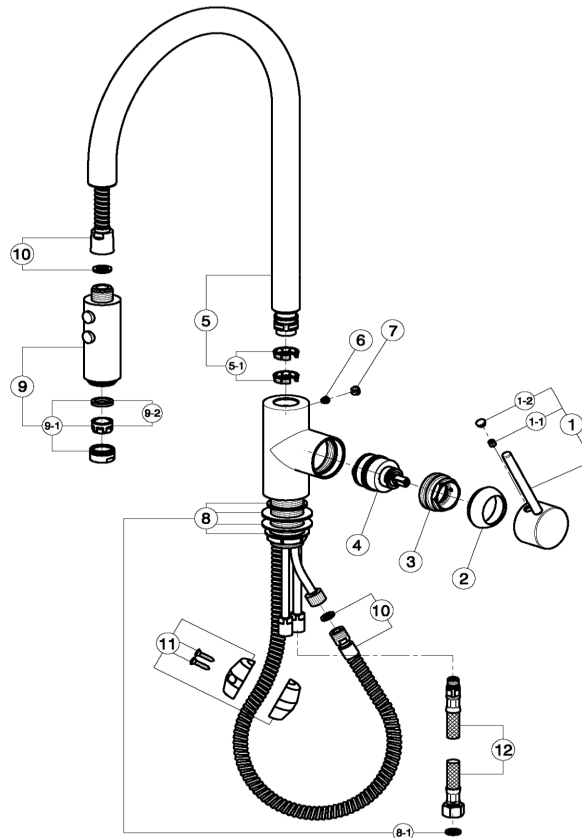

Single lever sink mixer with extrac.shower KITCHEN_LL000570

cisal

LL 00057

NR.	DESCRIZIONE DESCRIPTION BESCHREIBUNG DESCRIPTION	N.CODICE CODE NO. WERSKNR. NR.CODE	NR.	DESCRIZIONE DESCRIPTION BESCHREIBUNG DESCRIPTION	N.CODICE CODE NO. WERSKNR. NR.CODE	NR.	DESCRIZIONE DESCRIPTION BESCHREIBUNG DESCRIPTION	N.CODICE CODE NO. WERSKNR. NR.CODE
1	Leva monocomando "LL" Lever "LL" Hebel "LL" Levier "LL"	ZZ944020	5	Canna alta Ø28 interasse 260 Swinging spout 260 Ø28 Auslauf-Rohr-U-260 Ø28 Bec orientable 260 Ø28	ZZ944170	9	Doccia estr.monoc.lavel. Handspray Herausziehbare Brause Douchette extr.évier	ZZ944190
1-1	Grano punta piana inox M.6x6 Screw-stainless steel M.6x6 Madenschraube M.6x6 Vis speciale inox M.6x6	ZZ926450	5-1	Anello per canna Ring for spout Ring fuer Auslauf Bague pour bec	ZZ944180	9-1	Aeratore M.24x1 IA Mousseur M.24x1 IA Perlator M.24x1 IA Mousseur M.24x1 IA	ZZ928360
1-2	Placchetta per leva neutra Cap for lever Abdeckkappe f/Hebel Plaquette levier	ZZ933470	6	Vite M.6 Screw M.6 Schraube M.6 Vis M.6	ZZ941090	9-2	Cartuccia per aeratore M. 24x1 Mousseur cartridge M.24x1 Kart. f/Perlator M.24x1 Cartouche x mousseur M.24x1	ZZ926950
2	Copricartuccia monocomando Escutcheon cartridge Abdeckkappe Couvre-cartouche Calotta bloccaggio cartuccia	ZZ933510	7	Placchetta per leva neutra Cap for lever Abdeckkappe f/Hebel Plaquette levier	ZZ927110	10	Flex 175 cm Ø14 1/2"CN x M15x1 Flex 175 cm Ø14 1/2"CN x M15x1 Brauseschlauch 175 cm Ø14 x M15x1 Flex 175 cm Ø14 1/2"CN x M15x1	ZZ946830
3	Nut for mixing valve Mutter f/Kartusche Ecrou pour cartouche	ZZ933530	8	Set installazione monoc.doccia estraibile Installation set single lever Befestigungsset Set installation	ZZ928860	11	Peso piombo completo Lead weight Bleigewicht kpl Poids en plomb	ZZ927750
4	Cartuccia monocomando Mixing valve Kartusche Cartouche mitigeurs	ZZ931960	8-1	Guarnizione fibra 3/8" Gasket rubber 3/8" Fiberdichtung 3/8" Joint en fibre 3/8"	ZZ926960	12	Flessibile M.11x1 3/8" F L.365 Flex M.11x1 3/8" L.365 Anschlusschlauch M.11x1 3/8" L.365 Flex M.11x1 3/8" L.365	ZZ928420

LL000570

<https://en.cisal.it/single-lever-sink-mixer-with-extrac-shower-kitchen-ll000570>

2026-04-10