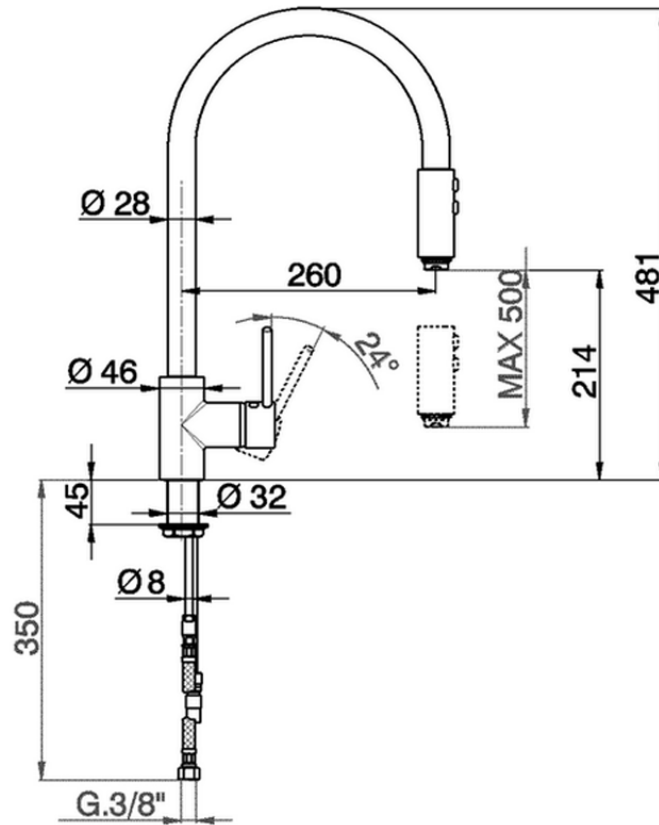

Single lever sink mixer with extrac.shower KITCHEN_LL000570

LL000570

<https://en.cisal.it/single-lever-sink-mixer-with-extrac-shower-kitchen-ll000570>

2026-06-14