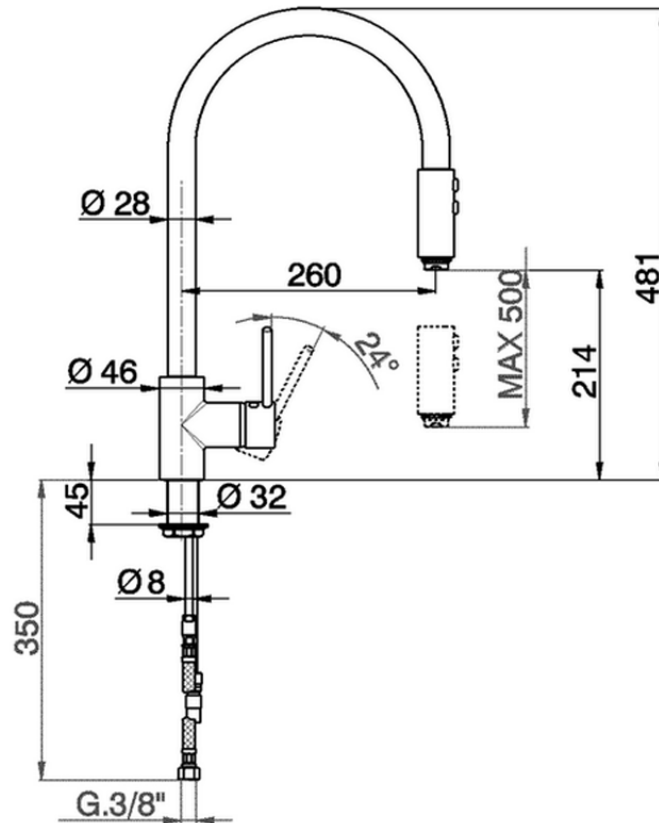

## Single lever sink mixer with extrac.shower KITCHEN\_LL000570

LL000570

<https://en.cisal.it/single-lever-sink-mixer-with-extrac-shower-kitchen-ll000570>

2026-04-28