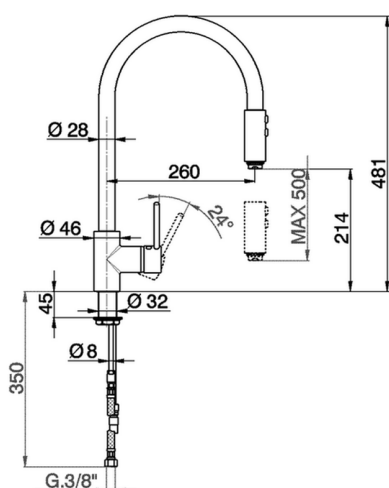

## Single lever sink mixer with extrac.shower KITCHEN\_LL000570

MODEL **LL000570**

Single lever sink mixer with extrac.shower,swivel spout,2 sprays handshower,175 cm Brass flexible hoses

### CHARACTERISTICS

Cartridge Spare Parts **ZZ93196000**

**38 mm Cartridge**