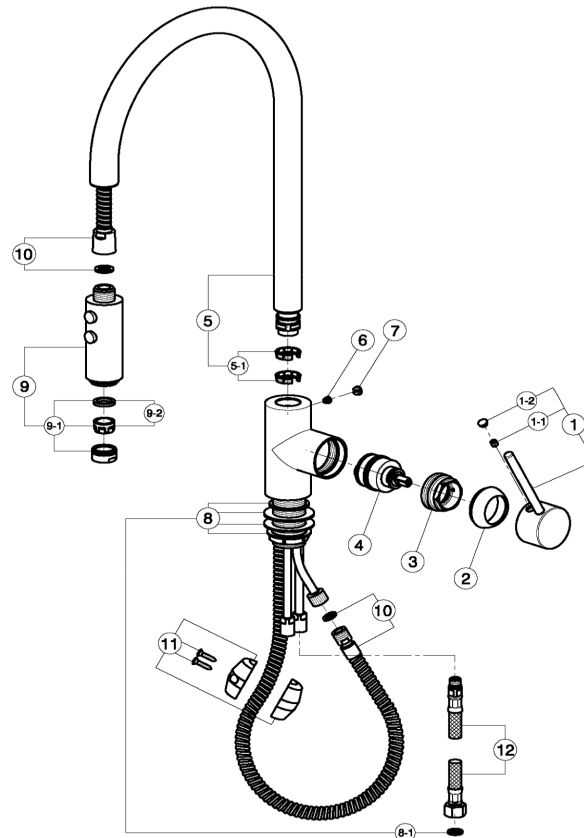

Single lever sink mixer with extrac.shower KITCHEN_LL000570

cisal

LL 00057

NR.	DESCRIZIONE DESCRIPTION BESCHREIBUNG DESCRIPTION	N.CODICE CODE NO. WERSKNR. NR.CODE	NR.	DESCRIZIONE DESCRIPTION BESCHREIBUNG DESCRIPTION	N.CODICE CODE NO. WERSKNR. NR.CODE	NR.	DESCRIZIONE DESCRIPTION BESCHREIBUNG DESCRIPTION	N.CODICE CODE NO. WERSKNR. NR.CODE
1	Leva monocomando "LL" Lever "LL" Hebel "LL" Levier "LL"	ZZ944020	5	Canna alta Ø28 interasse 260 Swinging spout 260 Ø28 Auslauf-Rohr-U-260 Ø28 Bec orientable 260 Ø28	ZZ944170	9	Doccia estr.monoc.lavel. Handspray Herausziehbare Brause Douchette extr.évier	ZZ944190
1-1	Grano punta piana inox M.6x6 Screw-stainless steel M.6x6 Madenschraube M.6x6 Vis speciale inox M.6x6	ZZ926450	5-1	Anello per canna Ring for spout Ring fuer Auslauf Bague pour bec	ZZ944180	9-1	Aeratore M.24x1 IA Mousseur M.24x1 IA Perlator M.24x1 IA Mousseur M.24x1 IA	ZZ928360
1-2	Placchetta per leva neutra Cap for lever Abdeckkappe f/Hebel Plaquette levier	ZZ933470	6	Vite M.6 Screw M.6 Schraube M.6 Vis M.6	ZZ941090	9-2	Cartuccia per aeratore M. 24x1 Mousseur cartridge M.24x1 Kart. f/Perlator M.24x1 Cartouche x mousseur M.24x1	ZZ926950
2	Copricartuccia monocomando Escutcheon cartridge Abdeckkappe Couvre-cartouche Calotta bloccaggio cartuccia	ZZ933510	7	Placchetta per leva neutra Cap for lever Abdeckkappe f/Hebel Plaquette levier	ZZ927110	10	Flex 175 cm Ø14 1/2"CN x M15x1 Flex 175 cm Ø14 1/2"CN x M15x1 Brauseschlauch 175 cm Ø14 x M15x1 Flex 175 cm Ø14 1/2"CN x M15x1	ZZ946830
3	Nut for mixing valve Mutter f/Kartusche Ecrou pour cartouche	ZZ933530	8	Set installazione monoc.doccia estraibile Installation set single lever Befestigungsset Set installation	ZZ928860	11	Peso piombo completo Lead weight Bleigewicht kpl Poids en plomb	ZZ927750
4	Cartuccia monocomando Mixing valve Kartusche Cartouche mitigeurs	ZZ931960	8-1	Guarnizione fibra 3/8" Gasket rubber 3/8" Fiberdichtung 3/8" Joint en fibre 3/8"	ZZ926960	12	Flessibile M.11x1 3/8" F L.365 Flex M.11x1 3/8" L.365 Anschlusschlauch M.11x1 3/8" L.365 Flex M.11x1 3/8" L.365	ZZ928420

LL000570

<https://en.cisal.it/single-lever-sink-mixer-with-extrac-shower-kitchen-ll000570>

2026-04-29