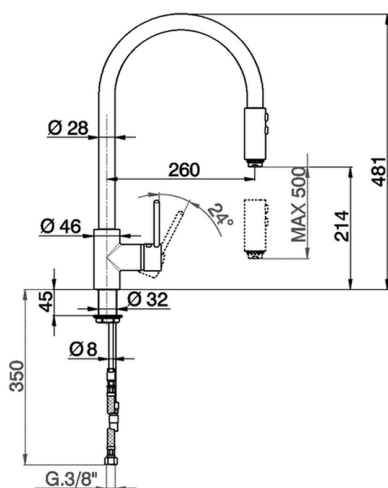

## Single lever sink mixer with extrac.shower KITCHEN\_LL000570

MODEL **LL000570**

Single lever sink mixer with extrac.shower,swivel spout,2 sprays handshower,175 cm Brass flexible hoses

### CHARACTERISTICS

Cartridge Spare Parts **ZZ93196000**

**38 mm Cartridge**