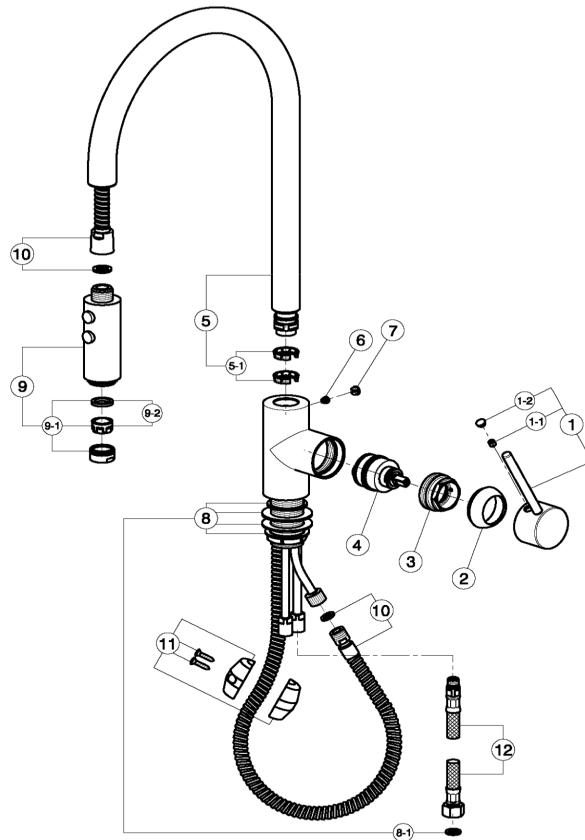

Single lever sink mixer with extrac.shower KITCHEN_LL000570

cisal

LL 00057

NR.	DESCRIZIONE DESCRIPTION BESCHREIBUNG DESCRIPTION	N.CODICE CODE NO. WERSKNR. NR.CODE	NR.	DESCRIZIONE DESCRIPTION BESCHREIBUNG DESCRIPTION	N.CODICE CODE NO. WERSKNR. NR.CODE	NR.	DESCRIZIONE DESCRIPTION BESCHREIBUNG DESCRIPTION	N.CODICE CODE NO. WERSKNR. NR.CODE
1	Leva monocomando "LL" Lever "LL" Hebel "LL" Levier "LL"	ZZ944020	5	Canna alta Ø28 interasse 260 Swinging spout 260 Ø28 Auslauf-Rohr-U-260 Ø28 Bec orientable 260 Ø28	ZZ944170	9	Doccia estr.monoc.lavel. Handspray Herausziehbare Brause Douchette extr.évier	ZZ944190
1-1	Grano punta piana inox M.6x6 Screw-stainless steel M.6x6 Madenschraube M.6x6 Vis speciale inox M.6x6	ZZ926450	5-1	Anello per canna Ring for spout Ring fuer Auslauf Bague pour bec	ZZ944180	9-1	Aeratore M.24x1 IA Mousseur M.24x1 IA Perlator M.24x1 IA Mousseur M.24x1 IA	ZZ928360
1-2	Placchetta per leva neutra Cap for lever Abdeckkappe f/Hebel Plaquette levier	ZZ933470	6	Vite M.6 Screw M.6 Schraube M.6 Vis M.6	ZZ941090	9-2	Cartuccia per aeratore M. 24x1 Mousseur cartridge M.24x1 Kart. f/Perlator M.24x1 Cartouche x mousseur M.24x1	ZZ926950
2	Copricartuccia monocomando Escutcheon cartridge Abdeckkappe Couvre-cartouche Calotta bloccaggio cartuccia	ZZ933510	7	Placchetta per leva neutra Cap for lever Abdeckkappe f/Hebel Plaquette levier	ZZ927110	10	Flex 175 cm Ø14 1/2"CN x M15x1 Flex 175 cm Ø14 1/2"CN x M15x1 Brauseschlauch 175 cm Ø14 x M15x1 Flex 175 cm Ø14 1/2"CN x M15x1	ZZ946830
3	Nut for mixing valve Mutter f/Kartusche Ecrou pour cartouche	ZZ933530	8	Set installazione monoc.doccia estraibile Installation set single lever Befestigungsset Set installation	ZZ928860	11	Peso piombo completo Lead weight Bleigewicht kpl Poids en plomb	ZZ927750
4	Cartuccia monocomando Mixing valve Kartusche Cartouche mitigeurs	ZZ931960	8-1	Guarnizione fibra 3/8" Gasket rubber 3/8" Fiberdichtung 3/8" Joint en fibre 3/8"	ZZ926960	12	Flessibile M.11x1 3/8" L.365 Flex M.11x1 3/8" L.365 Anschluss Schlauch M.11x1 3/8" L.365 Flex M.11x1 3/8" L.365	ZZ928420

LL000570

<https://en.cisal.it/single-lever-sink-mixer-with-extrac-shower-kitchen-ll000570>

2026-05-19