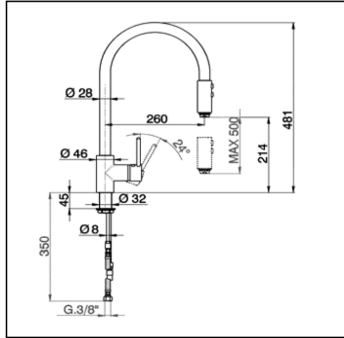

Single lever sink mixer with extrac.shower KITCHEN_LL000570

cisal

LL 00057

NR.	DESCRIZIONE DESCRIPTION BESCHREIBUNG DESCRIPTION	N.CODICE CODE NO. WERSKNR. NR.CODE	NR.	DESCRIZIONE DESCRIPTION BESCHREIBUNG DESCRIPTION	N.CODICE CODE NO. WERSKNR. NR.CODE	NR.	DESCRIZIONE DESCRIPTION BESCHREIBUNG DESCRIPTION	N.CODICE CODE NO. WERSKNR. NR.CODE
1	Leva monocomando "LL" Lever "LL" Hebel "LL" Levier "LL"	ZZ944020	5	Canna alta Ø28 interasse 260 Swinging spout 260 Ø28 Auslauf-Rohr-U-260 Ø28 Bec orientable 260 Ø28	ZZ944170	9	Doccia estr.monoc.lavel. Handspray Herausziehbare Brause Douchette extr.évier	ZZ944190
1-1	Grano punta piana inox M.6x6 Screw-stainless steel M.6x6 Madenschraube M.6x6 Vis speciale inox M.6x6	ZZ926450	5-1	Anello per canna Ring for spout Ring fuer Auslauf Bague pour bec	ZZ944180	9-1	Aeratore M.24x1 IA Mousseur M.24x1 IA Perlator M.24x1 IA Mousseur M.24x1 IA	ZZ928360
1-2	Placchetta per leva neutra Cap for lever Abdeckkappe f/Hebel Plaquette levier	ZZ933470	6	Vite M.6 Screw M.6 Schraube M.6 Vis M.6	ZZ941090	9-2	Cartuccia per aeratore M. 24x1 Mousseur cartridge M.24x1 Kart. f/Perlator M.24x1 Cartouche x mousseur M.24x1	ZZ926950
2	Copricartuccia monocomando Escutcheon cartridge Abdeckkappe Couvre-cartouche Calotta bloccaggio cartuccia	ZZ933510	7	Placchetta per leva neutra Cap for lever Abdeckkappe f/Hebel Plaquette levier	ZZ927110	10	Flex 175 cm Ø14 1/2"CN x M15x1 Flex 175 cm Ø14 1/2"CN x M15x1 Brauseschlauch 175 cm Ø14 x M15x1 Flex 175 cm Ø14 1/2"CN x M15x1	ZZ946830
3	Nut for mixing valve Mutter f/Kartusche Ecrou pour cartouche	ZZ933530	8	Set installazione monoc.doccia estraibile Installation set single lever Befestigungsset Set installation	ZZ928860	11	Peso piombo completo Lead weight Bleigewicht kpl Poids en plomb	ZZ927750
4	Cartuccia monocomando Mixing valve Kartusche Cartouche mitigeurs	ZZ931960	8-1	Guarnizione fibra 3/8" Gasket rubber 3/8" Fiberdichtung 3/8" Joint en fibre 3/8"	ZZ926960	12	Flessibile M.11x1 3/8" F L.365 Flex M.11x1 3/8" L.365 Anschlusschlauch M.11x1 3/8" L.365 Flex M.11x1 3/8" L.365	ZZ928420

LL000570

<https://en.cisal.it/single-lever-sink-mixer-with-extrac-shower-kitchen-ll000570>

2026-04-29