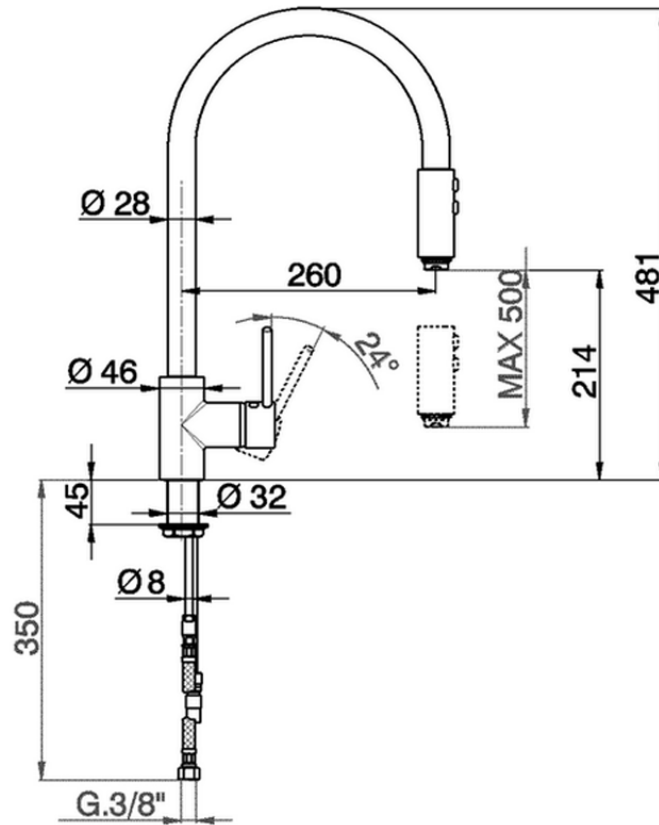

Single lever sink mixer with extrac.shower KITCHEN_LL000570

LL000570

<https://en.cisal.it/single-lever-sink-mixer-with-extrac-shower-kitchen-ll000570>

2026-04-10