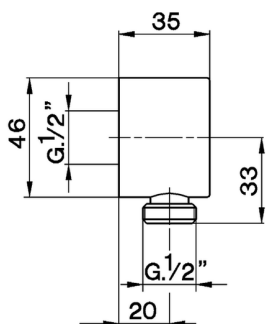

Elbow SHOWER_DS017303

MODEL **DS017303**

Elbow, with check valve

AVAILABLE FINISHINGS

CHARACTERISTICS

2026-04-04