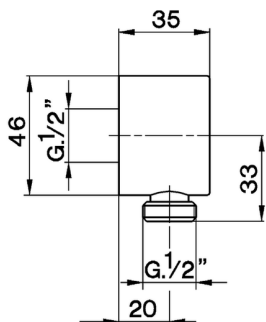

## Elbow SHOWER\_DS017303

MODEL **DS017303**

Elbow, with check valve

AVAILABLE FINISHINGS

CHARACTERISTICS

2026-06-04