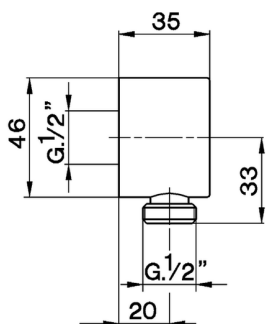

## Elbow SHOWER\_DS017303

MODEL **DS017303**

Elbow, with check valve

AVAILABLE FINISHINGS

CHARACTERISTICS

2026-05-15