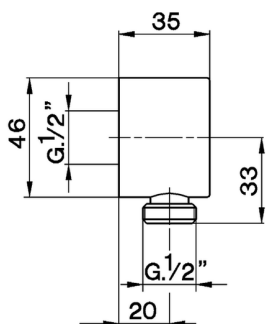

## Elbow SHOWER\_DS017303

MODEL **DS017303**

Elbow, with check valve

AVAILABLE FINISHINGS

CHARACTERISTICS

2026-04-24