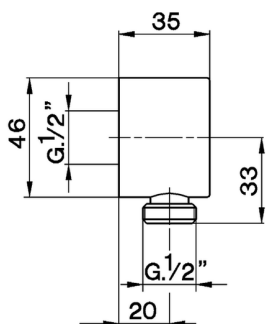

Elbow SHOWER_DS017303

MODEL **DS017303**

Elbow, with check valve

AVAILABLE FINISHINGS

CHARACTERISTICS

2026-06-24