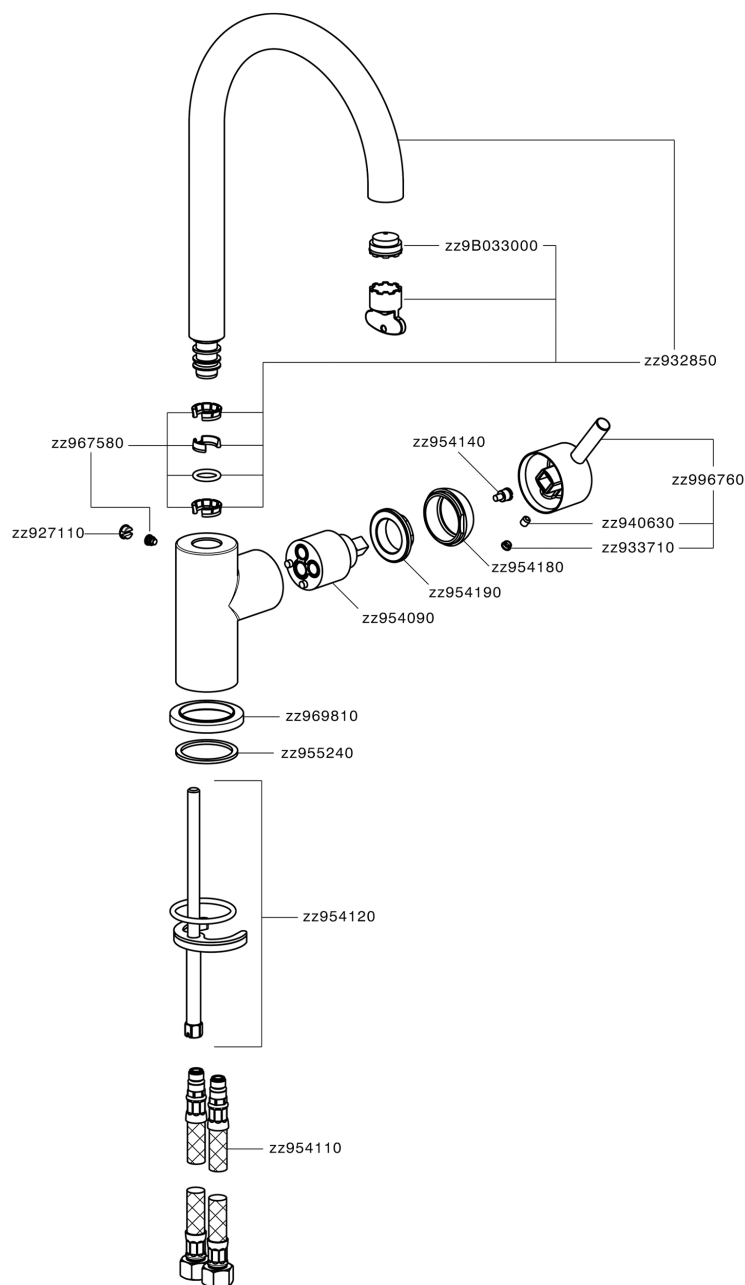

Single lever sink mixer Energysave KITCHEN_LN000535

MODEL **LN000535**

Single lever sink mixer Energysave, swivel spout, G.3/8" stainless steel flexible hoses

AVAILABLE FINISHINGS

-  **21** 21 Chrome
-  **2F** 2F Brushed Nickel
-  **40** 40 Matt Black
-  **4Q** 4Q Matt White

CHARACTERISTICS

Cartridge Spare Parts **ZZ95409000**

35 mm Cartridge

EcoStop

EcoStop feature limits water flow to approximately 50% of maximum output with one point of resistance on setting. Push slightly past the middle stop only when full water output is required. This will save water up to 50%.

EnergySave

Thanks to the EnergySave device, only cold water will be drawn if the lever is operated in the central position, so that the water heater will not be engaged and no hot water wasted, leading to considerable savings in energy and costs. The temperature can be adjusted by rotating the lever to the left, until the desired temperature is reached.

Single lever sink mixer Energysave KITCHEN_LN000535

LN000535

<https://en.cisal.it/single-lever-sink-mixer-energysave-kitchen-ln000535>

2026-06-14