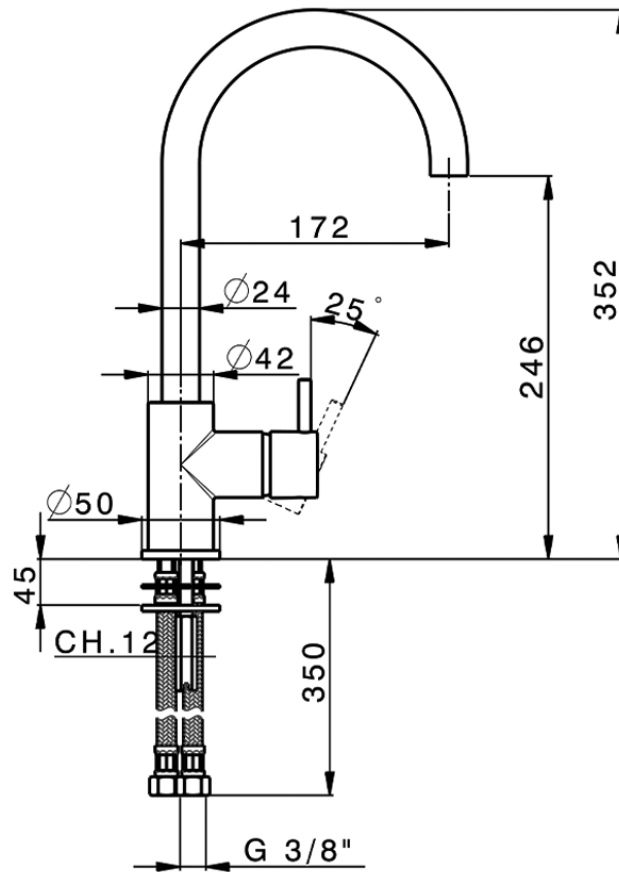

## Single lever sink mixer Energysave KITCHEN\_LN000535

LN000535

<https://en.cisal.it/single-lever-sink-mixer-energysave-kitchen-ln000535>

2026-05-20