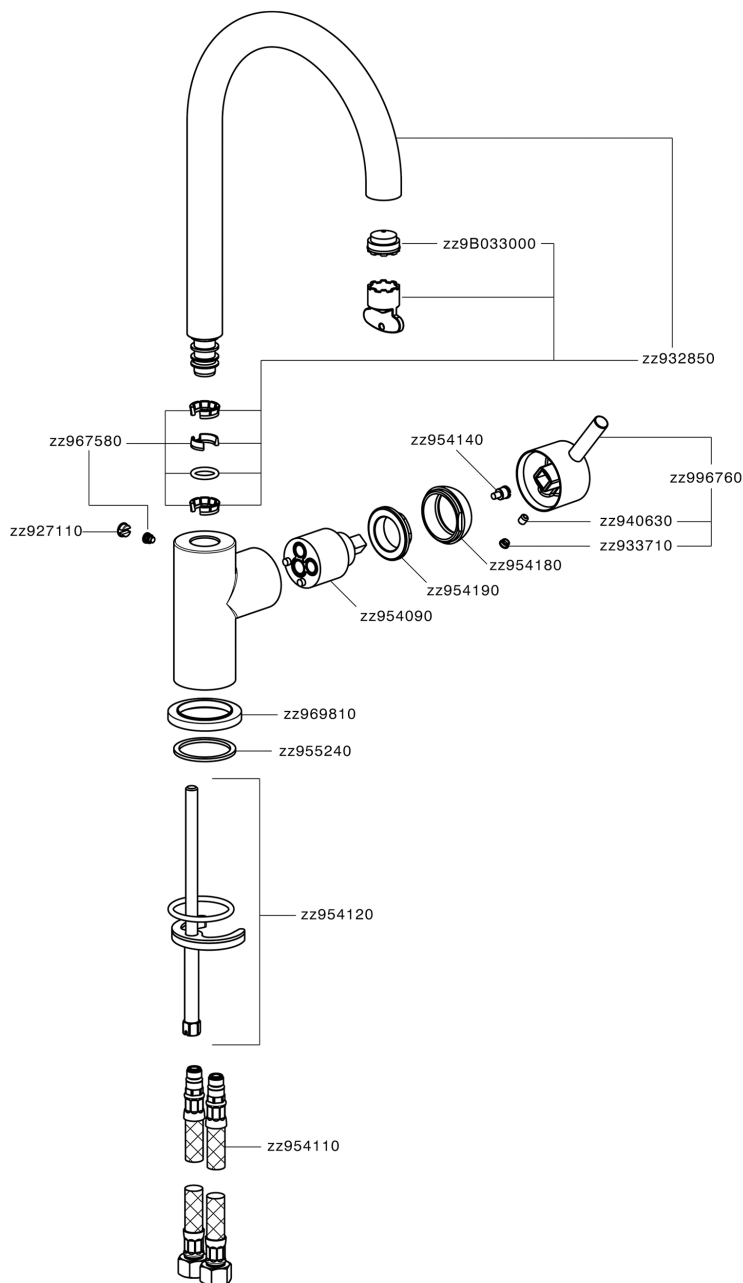

## Single lever sink mixer Energysave KITCHEN\_LN000535

MODEL **LN000535**

Single lever sink mixer Energysave, swivel spout, G.3/8" stainless steel flexible hoses

### CHARACTERISTICS

Cartridge Spare Parts **ZZ95409000**

**35 mm Cartridge**

#### EcoStop

EcoStop feature limits water flow to approximately 50% of maximum output with one point of resistance on setting. Push slightly past the middle stop only when full water output is required. This will save water up to 50%.

#### EnergySave

Thanks to the EnergySave device, only cold water will be drawn if the lever is operated in the central position, so that the water heater will not be engaged and no hot water wasted, leading to considerable savings in energy and costs. The temperature can be adjusted by rotating the lever to the left, until the desired temperature is reached.