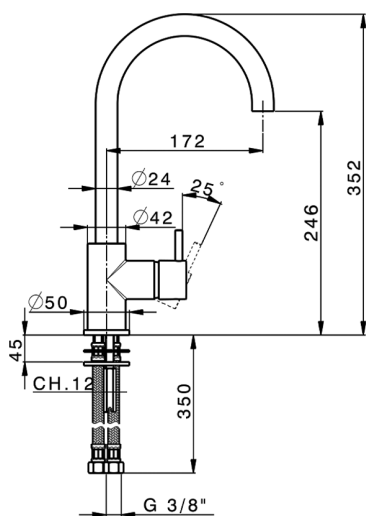

## Single lever sink mixer Energysave KITCHEN\_LN000535

MODEL **LN000535**

Single lever sink mixer Energysave, swivel spout, G.3/8" stainless steel flexible hoses

### CHARACTERISTICS

Cartridge Spare Parts **ZZ95409000**

**35 mm Cartridge**

#### EcoStop

EcoStop feature limits water flow to approximately 50% of maximum output with one point of resistance on setting. Push slightly past the middle stop only when full water output is required. This will save water up to 50%.