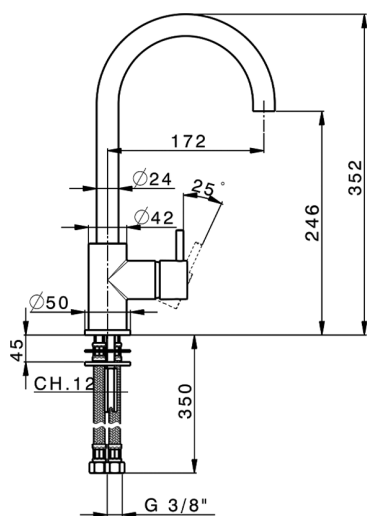

Single lever sink mixer Energysave KITCHEN_LN000535

MODEL **LN000535**

Single lever sink mixer Energysave, swivel spout, G.3/8" stainless steel flexible hoses

AVAILABLE FINISHINGS

-  **21** 21 Chrome
-  **2F** 2F Brushed Nickel
-  **40** 40 Matt Black
-  **4Q** 4Q Matt White

CHARACTERISTICS

Cartridge Spare Parts **ZZ95409000**

35 mm Cartridge

EcoStop

EcoStop feature limits water flow to approximately 50% of maximum output with one point of resistance on setting. Push slightly past the middle stop only when full water output is required. This will save water up to 50%.

EnergySave

Thanks to the EnergySave device, only cold water will be drawn if the lever is operated in the central position, so that the water heater will not be engaged and no hot water wasted, leading to considerable savings in energy and costs. The temperature can be adjusted by rotating the lever to the left, until the desired temperature is reached.