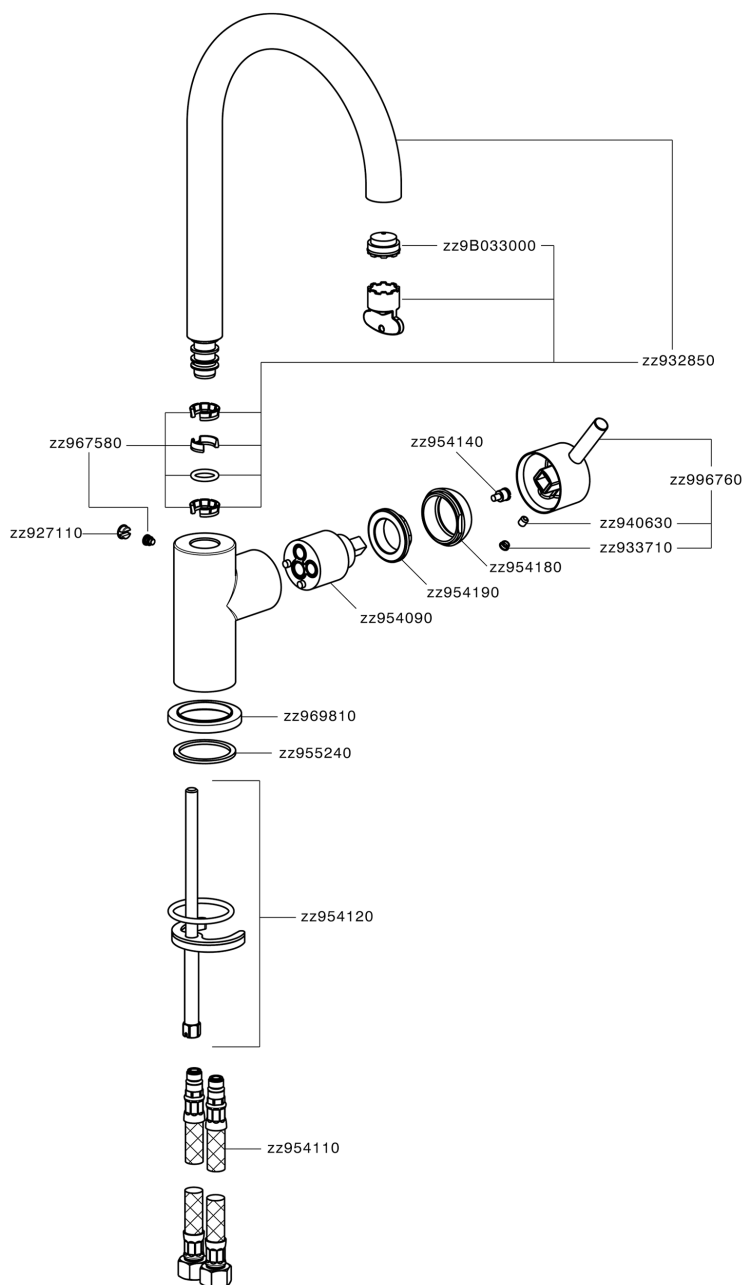

Single lever sink mixer Energysave KITCHEN_LN000535

LN000535

<https://en.cisal.it/single-lever-sink-mixer-energysave-kitchen-ln000535>

2026-04-09