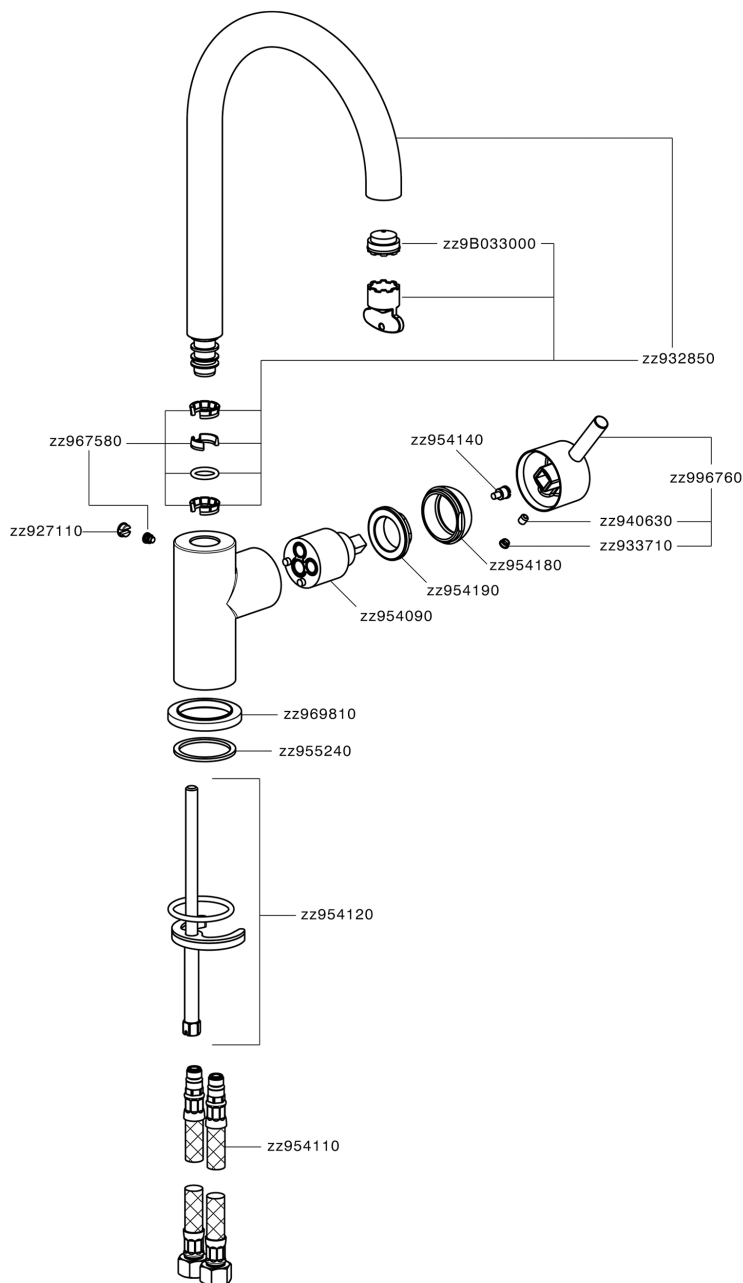

Single lever sink mixer Energysave KITCHEN_LN000535

MODEL **LN000535**

Single lever sink mixer Energysave, swivel spout, G.3/8" stainless steel flexible hoses

AVAILABLE FINISHINGS

-  **21** 21 Chrome
-  **2F** 2F Brushed Nickel
-  **40** 40 Matt Black
-  **4Q** 4Q Matt White

CHARACTERISTICS

Cartridge Spare Parts **ZZ95409000**

35 mm Cartridge

EcoStop

EcoStop feature limits water flow to approximately 50% of maximum output with one point of resistance on setting. Push slightly past the middle stop only when full water output is required. This will save water up to 50%.

EnergySave

Thanks to the EnergySave device, only cold water will be drawn if the lever is operated in the central position, so that the water heater will not be engaged and no hot water wasted, leading to considerable savings in energy and costs. The temperature can be adjusted by rotating the lever to the left, until the desired temperature is reached.

Single lever sink mixer Energysave KITCHEN_LN000535

LN000535

<https://en.cisal.it/single-lever-sink-mixer-energysave-kitchen-ln000535>

2026-05-20