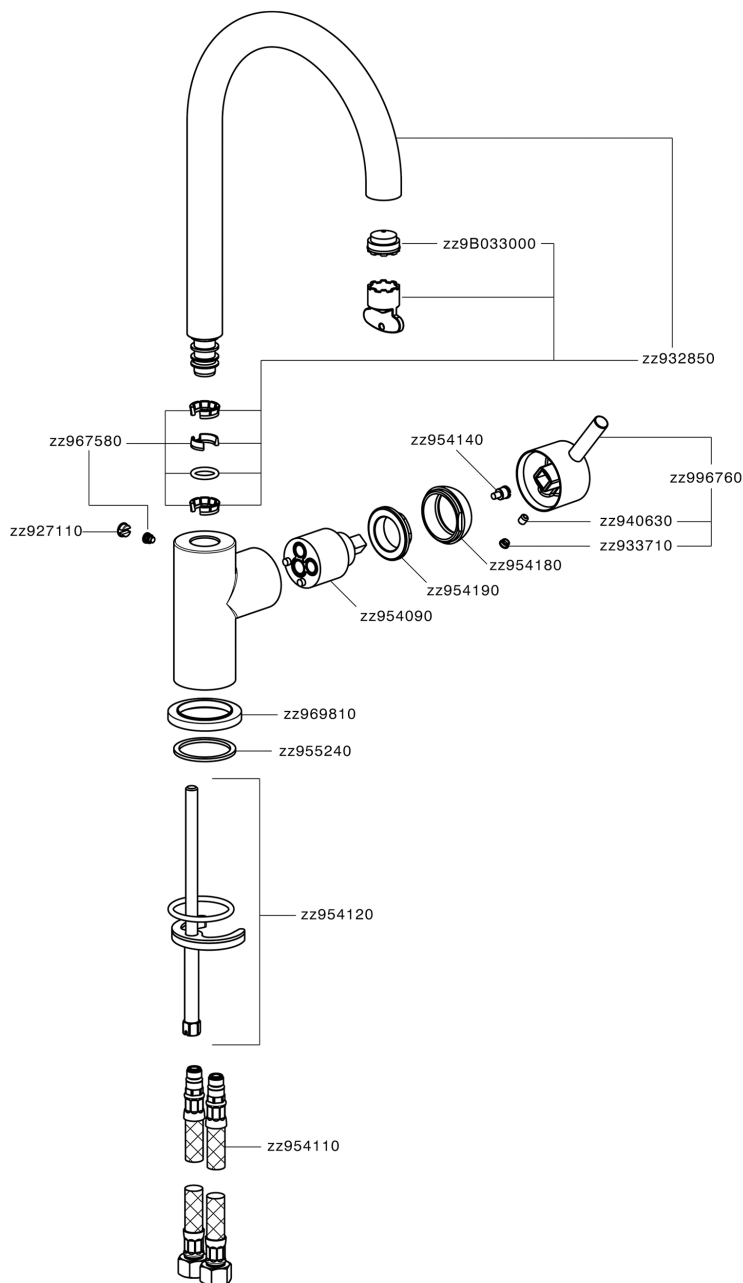

Single lever sink mixer Energysave KITCHEN_LN000535

MODEL **LN000535**

Single lever sink mixer Energysave, swivel spout, G.3/8" stainless steel flexible hoses

AVAILABLE FINISHINGS

-  **21** 21 Chrome
-  **2F** 2F Brushed Nickel
-  **40** 40 Matt Black
-  **4Q** 4Q Matt White

CHARACTERISTICS

Cartridge Spare Parts **ZZ95409000**

35 mm Cartridge

EcoStop

EcoStop feature limits water flow to approximately 50% of maximum output with one point of resistance on setting. Push slightly past the middle stop only when full water output is required. This will save water up to 50%.

EnergySave

Thanks to the EnergySave device, only cold water will be drawn if the lever is operated in the central position, so that the water heater will not be engaged and no hot water wasted, leading to considerable savings in energy and costs. The temperature can be adjusted by rotating the lever to the left, until the desired temperature is reached.

Single lever sink mixer Energysave KITCHEN_LN000535

LN000535

<https://en.cisal.it/single-lever-sink-mixer-energysave-kitchen-ln000535>

2026-06-13