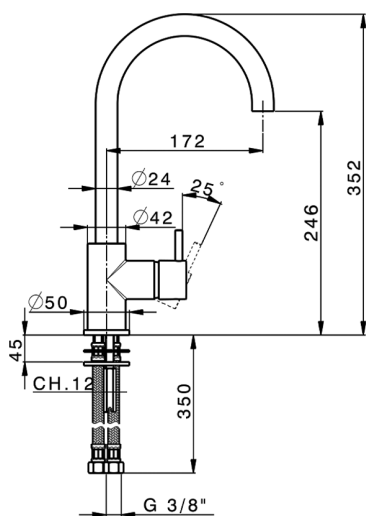

Single lever sink mixer Energysave KITCHEN_LN000535

MODEL **LN000535**

Single lever sink mixer Energysave, swivel spout, G.3/8" stainless steel flexible hoses

AVAILABLE FINISHINGS

-  **21** 21 Chrome
-  **2F** 2F Brushed Nickel
-  **40** 40 Matt Black
-  **4Q** 4Q Matt White

CHARACTERISTICS

Cartridge Spare Parts **ZZ95409000**

35 mm Cartridge

EcoStop

EcoStop feature limits water flow to approximately 50% of maximum output with one point of resistance on setting. Push slightly past the middle stop only when full water output is required. This will save water up to 50%.

EnergySave

Thanks to the EnergySave device, only cold water will be drawn if the lever is operated in the central position, so that the water heater will not be engaged and no hot water wasted, leading to considerable savings in energy and costs. The temperature can be adjusted by rotating the lever to the left, until the desired temperature is reached.