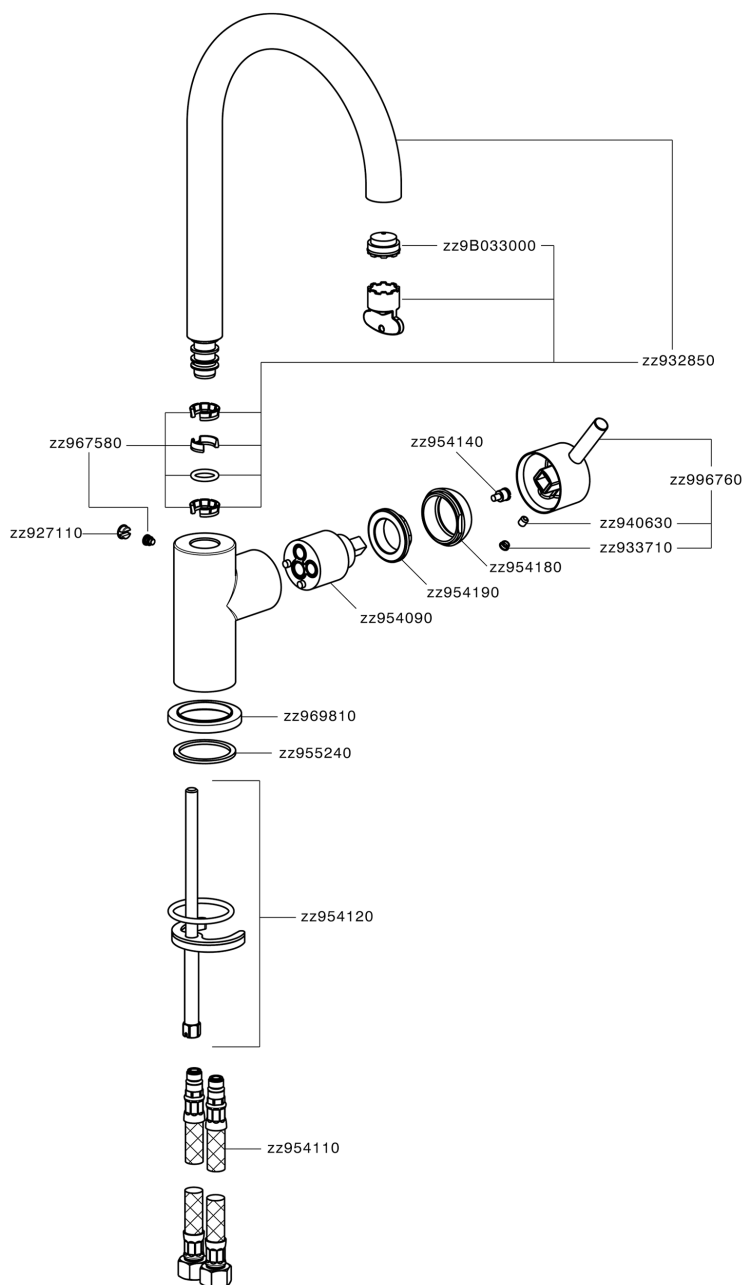

Single lever sink mixer Energysave KITCHEN_LN000535

MODEL **LN000535**

Single lever sink mixer Energysave, swivel spout, G.3/8" stainless steel flexible hoses

AVAILABLE FINISHINGS

-  **21** 21 Chrome
-  **2F** 2F Brushed Nickel
-  **40** 40 Matt Black
-  **4Q** 4Q Matt White

CHARACTERISTICS

Cartridge Spare Parts **ZZ95409000**

35 mm Cartridge

EcoStop

EcoStop feature limits water flow to approximately 50% of maximum output with one point of resistance on setting. Push slightly past the middle stop only when full water output is required. This will save water up to 50%.

EnergySave

Thanks to the EnergySave device, only cold water will be drawn if the lever is operated in the central position, so that the water heater will not be engaged and no hot water wasted, leading to considerable savings in energy and costs. The temperature can be adjusted by rotating the lever to the left, until the desired temperature is reached.

Single lever sink mixer Energysave KITCHEN_LN000535

LN000535

<https://en.cisal.it/single-lever-sink-mixer-energysave-kitchen-ln000535>

2026-04-08