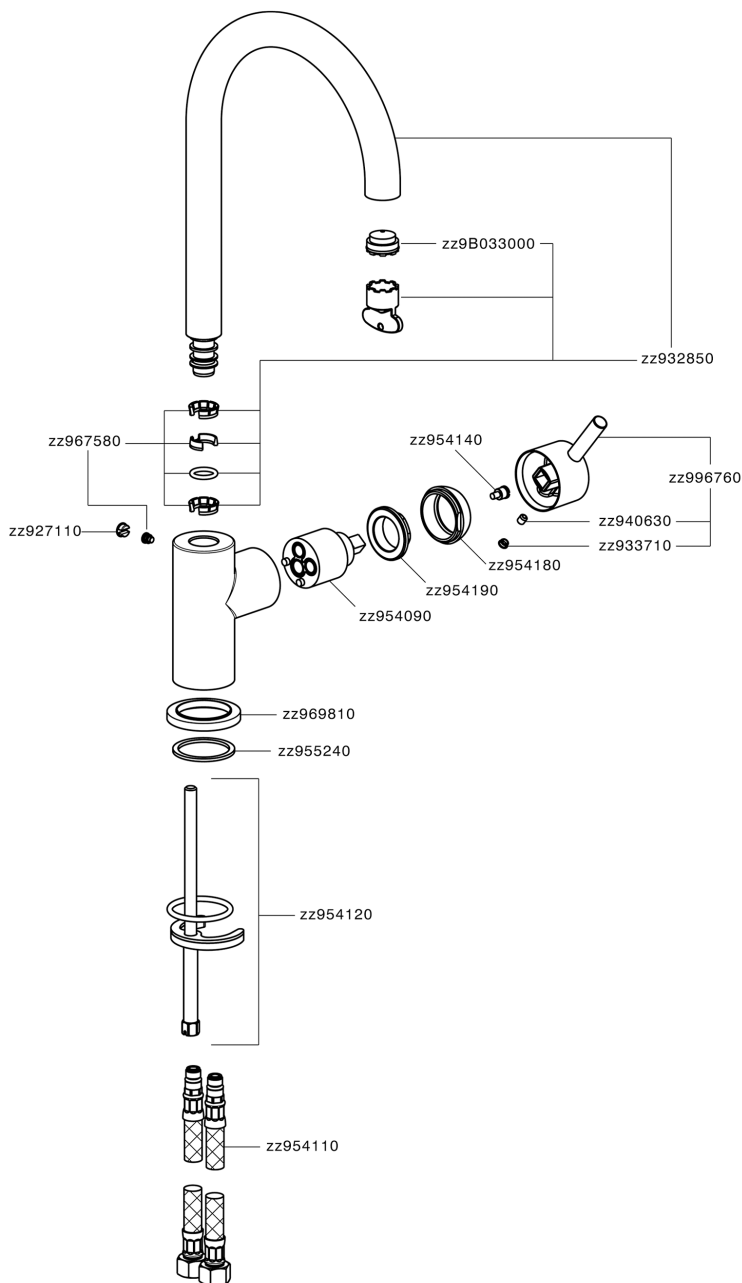

Single lever sink mixer Energysave KITCHEN_LN000535

LN000535

<https://en.cisal.it/single-lever-sink-mixer-energysave-kitchen-ln000535>

2026-04-09