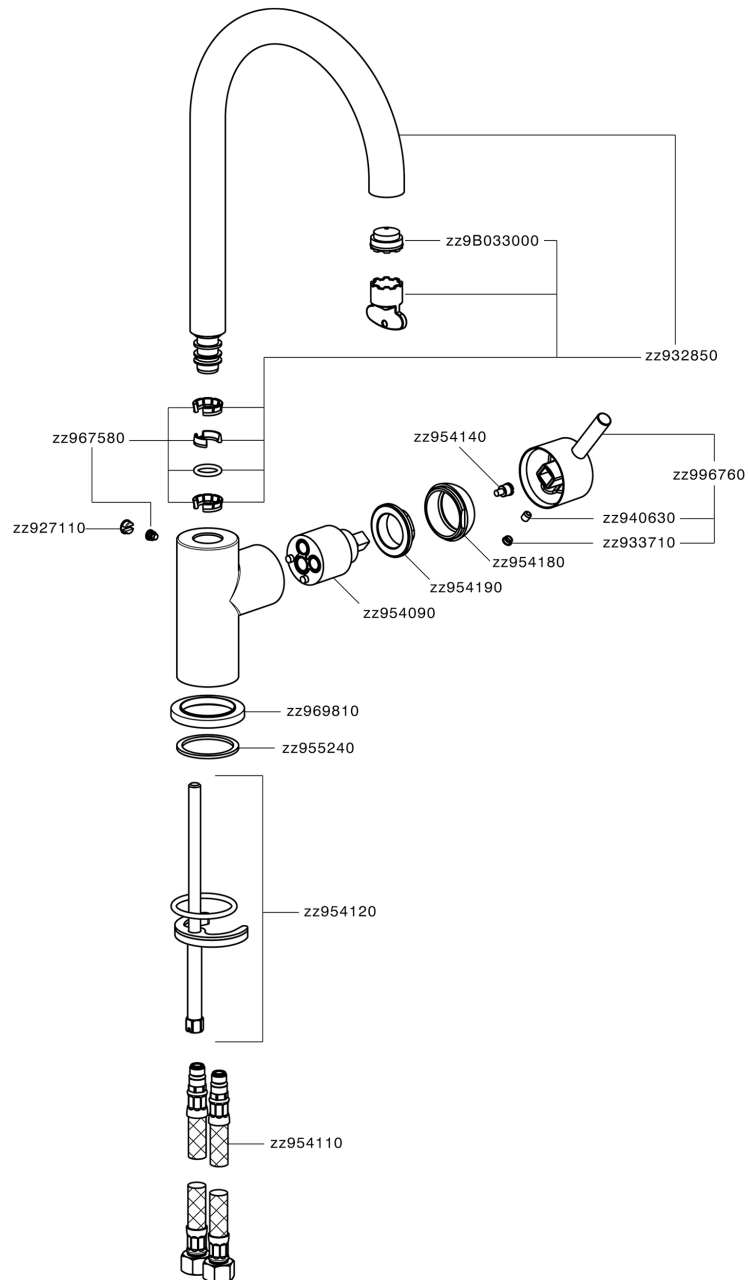

Single lever sink mixer Energysave KITCHEN_LN000535

MODEL **LN000535**

Single lever sink mixer Energysave, swivel spout, G.3/8" stainless steel flexible hoses

AVAILABLE FINISHINGS

-  **21** 21 Chrome
-  **2F** 2F Brushed Nickel
-  **40** 40 Matt Black
-  **4Q** 4Q Matt White

CHARACTERISTICS

Cartridge Spare Parts **ZZ95409000**

35 mm Cartridge

EcoStop

EcoStop feature limits water flow to approximately 50% of maximum output with one point of resistance on setting. Push slightly past the middle stop only when full water output is required. This will save water up to 50%.

EnergySave

Thanks to the EnergySave device, only cold water will be drawn if the lever is operated in the central position, so that the water heater will not be engaged and no hot water wasted, leading to considerable savings in energy and costs. The temperature can be adjusted by rotating the lever to the left, until the desired temperature is reached.

Single lever sink mixer Energysave KITCHEN_LN000535

LN000535

<https://en.cisal.it/single-lever-sink-mixer-energysave-kitchen-ln000535>

2026-04-30