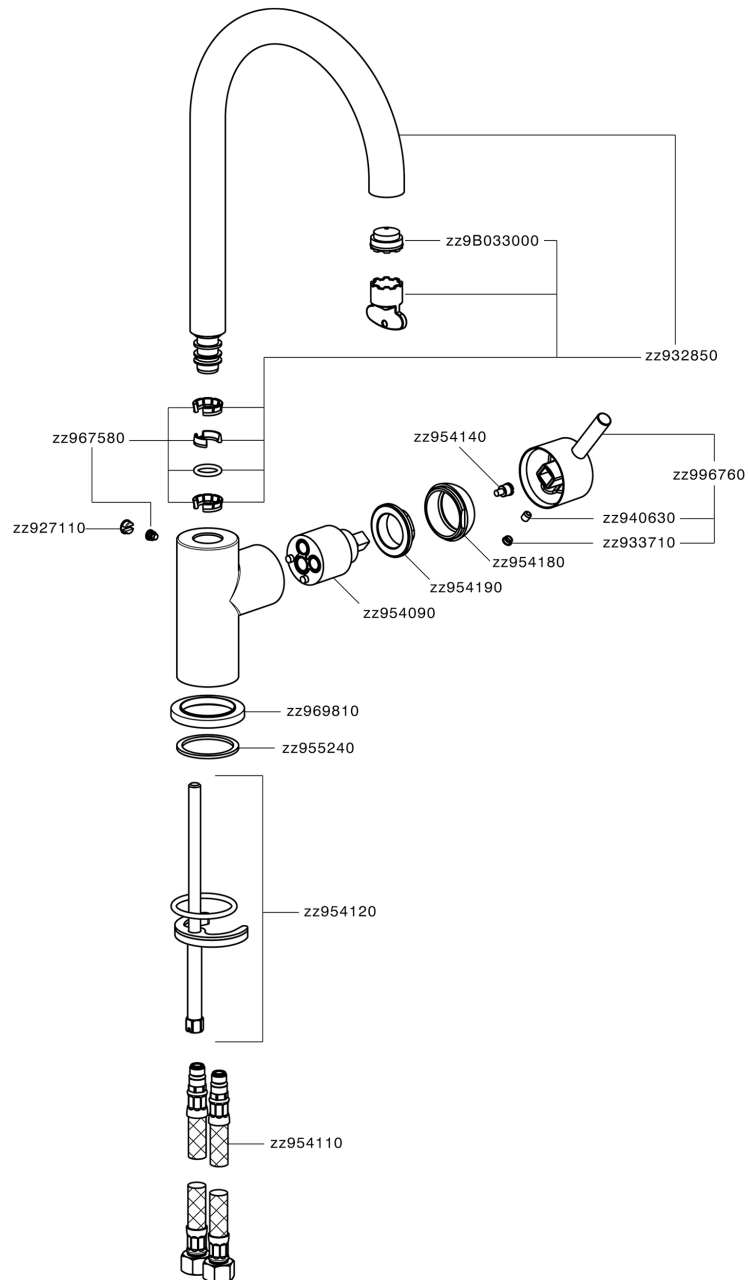

Single lever sink mixer Energysave KITCHEN_LN000535

MODEL **LN000535**

Single lever sink mixer Energysave, swivel spout, G.3/8" stainless steel flexible hoses

AVAILABLE FINISHINGS

-  **21** 21 Chrome
-  **2F** 2F Brushed Nickel
-  **40** 40 Matt Black
-  **4Q** 4Q Matt White

CHARACTERISTICS

Cartridge Spare Parts **ZZ95409000**

35 mm Cartridge

EcoStop

EcoStop feature limits water flow to approximately 50% of maximum output with one point of resistance on setting. Push slightly past the middle stop only when full water output is required. This will save water up to 50%.

EnergySave

Thanks to the EnergySave device, only cold water will be drawn if the lever is operated in the central position, so that the water heater will not be engaged and no hot water wasted, leading to considerable savings in energy and costs. The temperature can be adjusted by rotating the lever to the left, until the desired temperature is reached.

Single lever sink mixer Energysave KITCHEN_LN000535

LN000535

<https://en.cisal.it/single-lever-sink-mixer-energysave-kitchen-ln000535>

2026-06-14