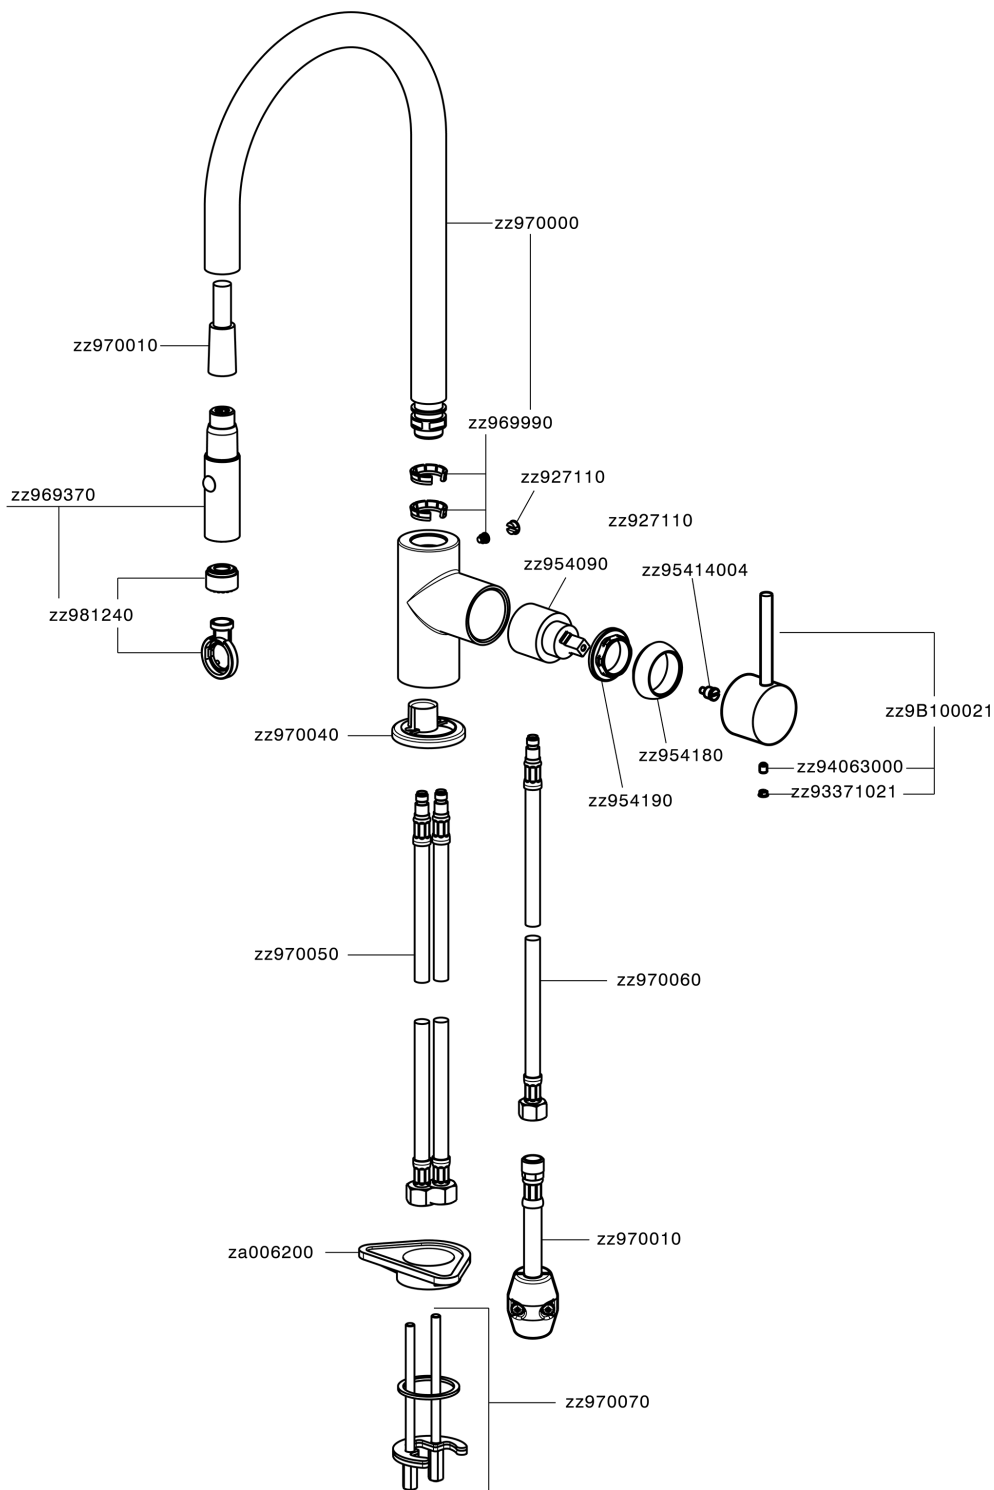

Single lever sink mixer ES with pull out handspray KITCHEN_CV000575

CV000575

<https://en.cisal.it/single-lever-sink-mixer-es-with-pull-out-handspray-kitchen-cv000575>

2024-12-22