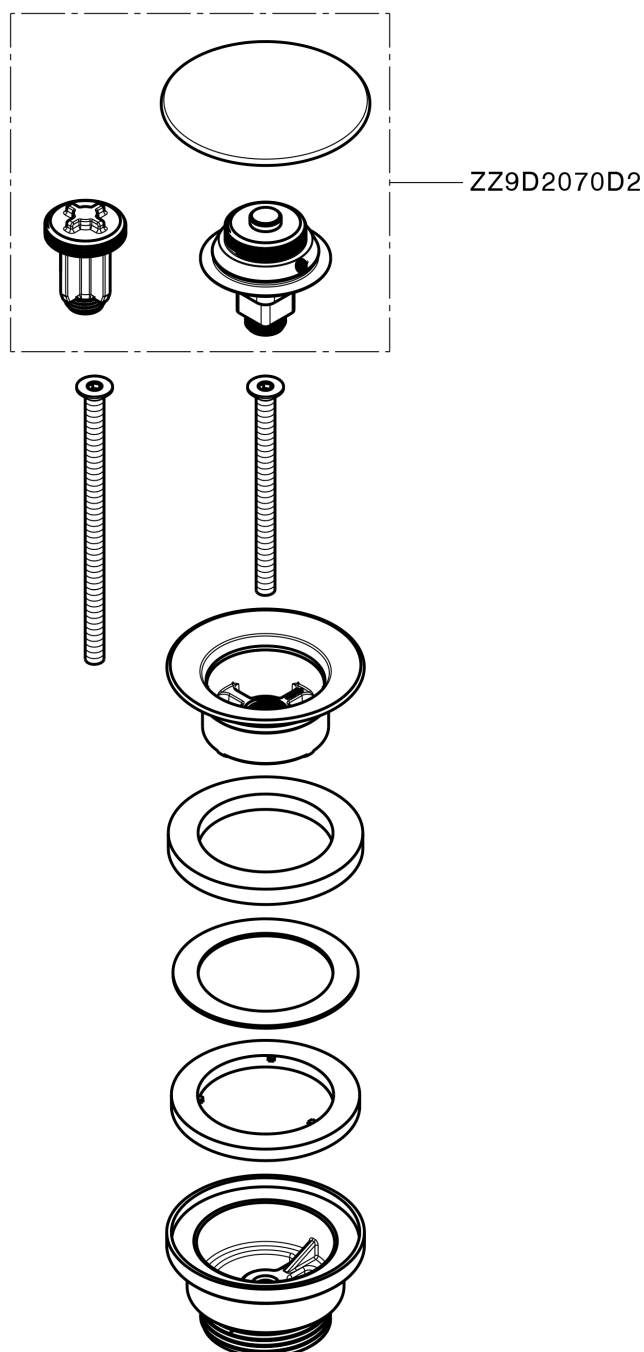

1"1/4 click clack drain for basin mixer COMPONENTS_ZA001790

ZA001790

<https://en.cisal.it/11-4-click-clack-drain-for-basin-mixer-components-za001790>

2026-04-08