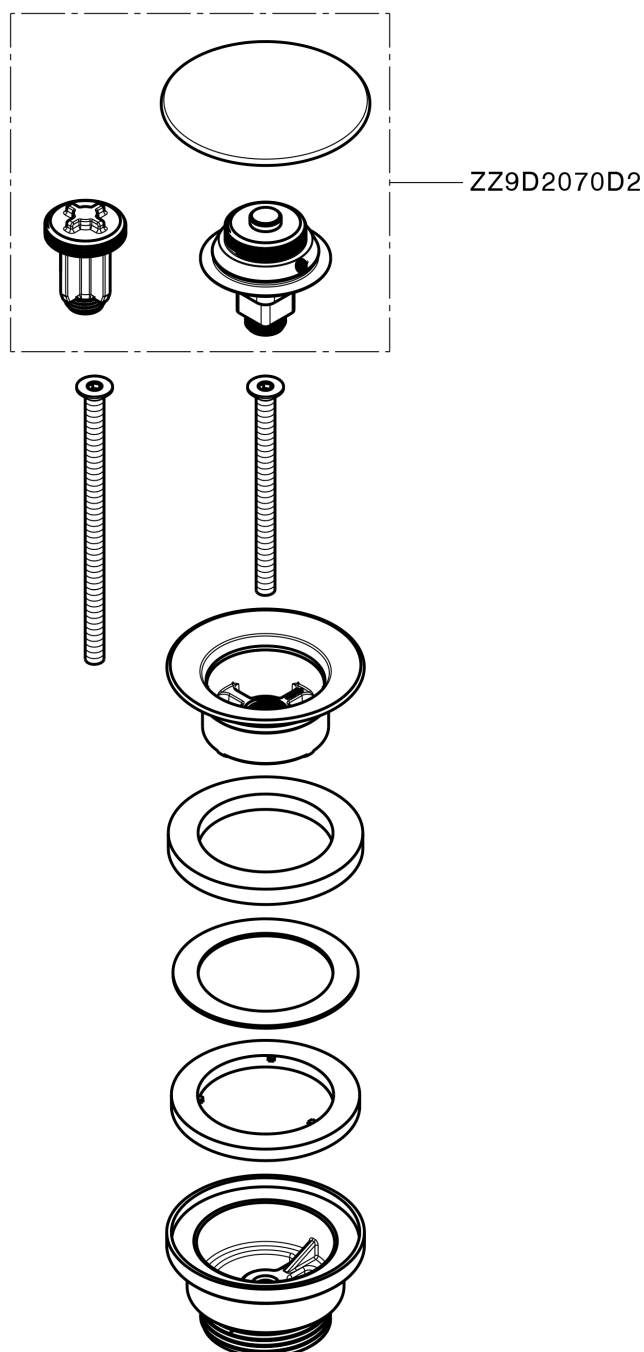

1"1/4 click clack drain for basin mixer COMPONENTS_ZA001790

MODEL **ZA001790**

1"1/4 click clack drain for basin mixer, for overflow bath drain system, for bath drain system without overflow, for thickness Max from 0-100 mm, waste body made of plastic material

AVAILABLE FINISHINGS

-  **D1** D1 Brushed Inox
-  **26** 26 Old Copper
-  **2W** 2W Brushed Gold
-  **40** 40 Matt Black
-  **4Q** 4Q Matt White
-  **D2** D2 Polished Inox
-  **5H** 5H Dark Brass Brushed
-  **5L** 5L Brushed Black Titanium
-  **5N** 5N Brushed Rose Gold

CHARACTERISTICS

1"1/4 click clack drain for basin mixer COMPONENTS_ZA001790

ZA001790

<https://en.cisal.it/11-4-click-clack-drain-for-basin-mixer-components-za001790>

2026-04-08