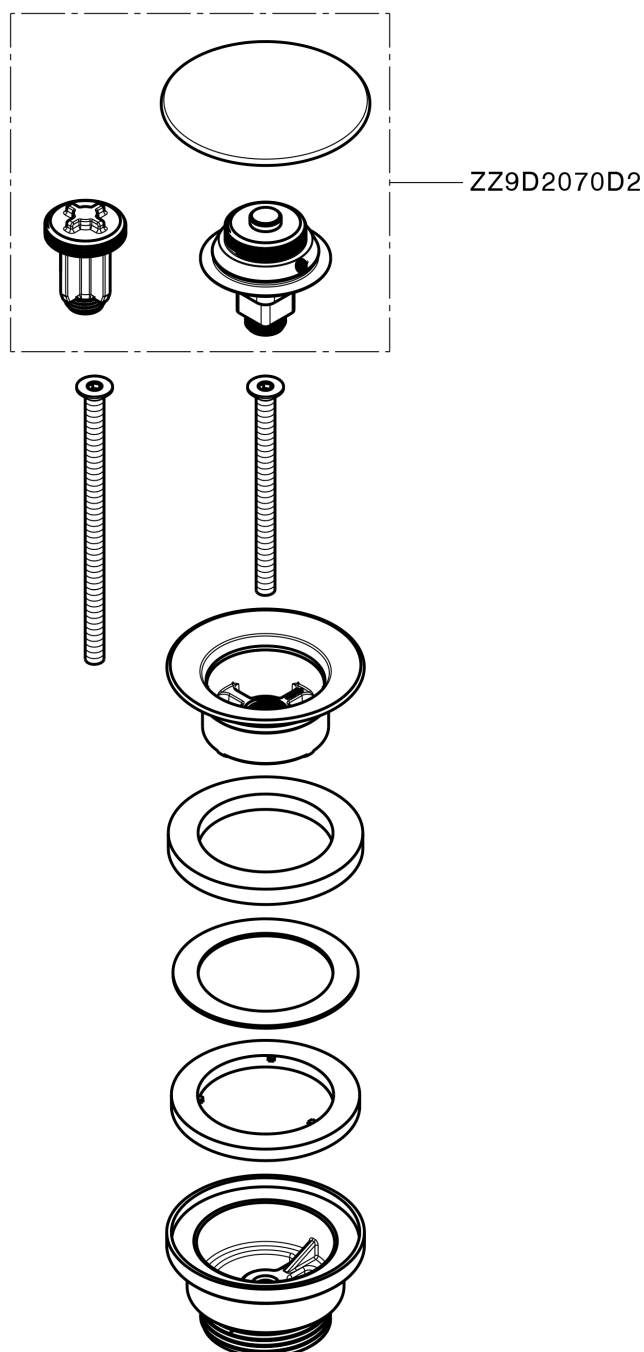

1"1/4 click clack drain for basin mixer COMPONENTS_ZA001790

MODEL **ZA001790**

1"1/4 click clack drain for basin mixer, for overflow bath drain system, for bath drain system without overflow, for thickness Max from 0-100 mm, waste body made of plastic material

AVAILABLE FINISHINGS

-  **D1** D1 Brushed Inox
-  **26** 26 Old Copper
-  **2W** 2W Brushed Gold
-  **40** 40 Matt Black
-  **4Q** 4Q Matt White
-  **D2** D2 Polished Inox
-  **5H** 5H Dark Brass Brushed
-  **5L** 5L Brushed Black Titanium
-  **5N** 5N Brushed Rose Gold

CHARACTERISTICS

1"1/4 click clack drain for basin mixer COMPONENTS_ZA001790

ZA001790

<https://en.cisal.it/11-4-click-clack-drain-for-basin-mixer-components-za001790>

2026-05-01