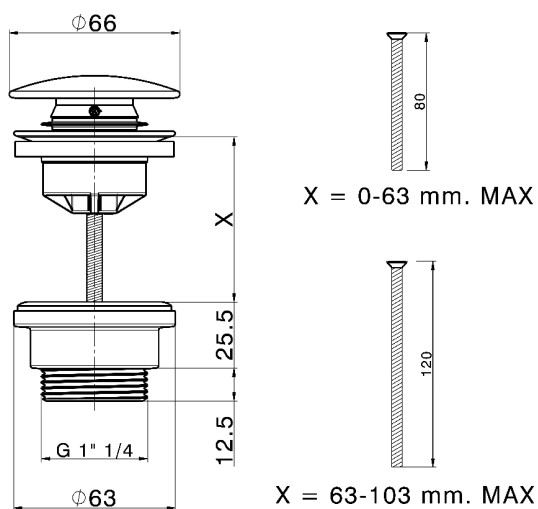

1"1/4 click clack drain for basin mixer COMPONENTS_ZA001790

MODEL **ZA001790**

1"1/4 click clack drain for basin mixer, for overflow bath drain system, for bath drain system without overflow, for thickness Max from 0-100 mm, waste body made of plastic material

CHARACTERISTICS

1"1/4 click clack drain for basin mixer COMPONENTS_ZA001790

ZA001790

<https://en.cisal.it/11-4-click-clack-drain-for-basin-mixer-components-za001790>

2026-06-14