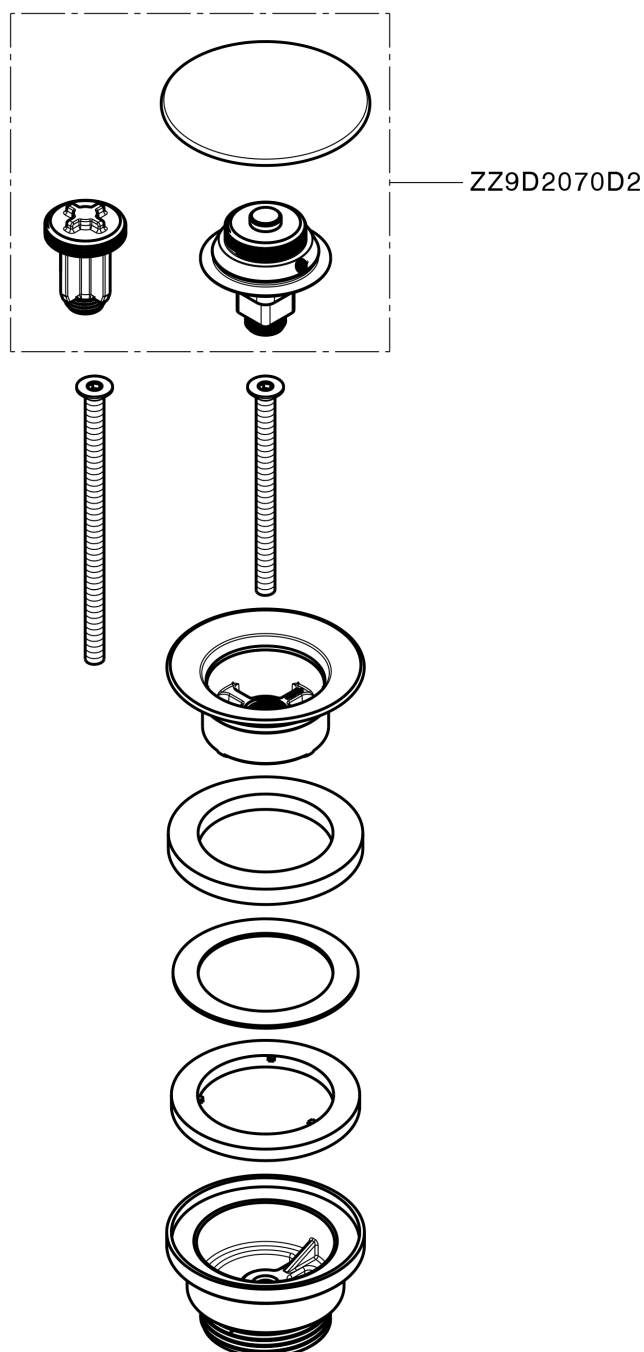

1"1/4 click clack drain for basin mixer COMPONENTS_ZA001790

MODEL **ZA001790**

1"1/4 click clack drain for basin mixer, for overflow bath drain system, for bath drain system without overflow, for thickness Max from 0-100 mm, waste body made of plastic material

AVAILABLE FINISHINGS

-  **D1** D1 Brushed Inox
-  **26** 26 Old Copper
-  **2W** 2W Brushed Gold
-  **40** 40 Matt Black
-  **4Q** 4Q Matt White
-  **D2** D2 Polished Inox
-  **5H** 5H Dark Brass Brushed
-  **5L** 5L Brushed Black Titanium
-  **5N** 5N Brushed Rose Gold

CHARACTERISTICS

1"1/4 click clack drain for basin mixer COMPONENTS_ZA001790

ZA001790

<https://en.cisal.it/11-4-click-clack-drain-for-basin-mixer-components-za001790>

2026-04-30