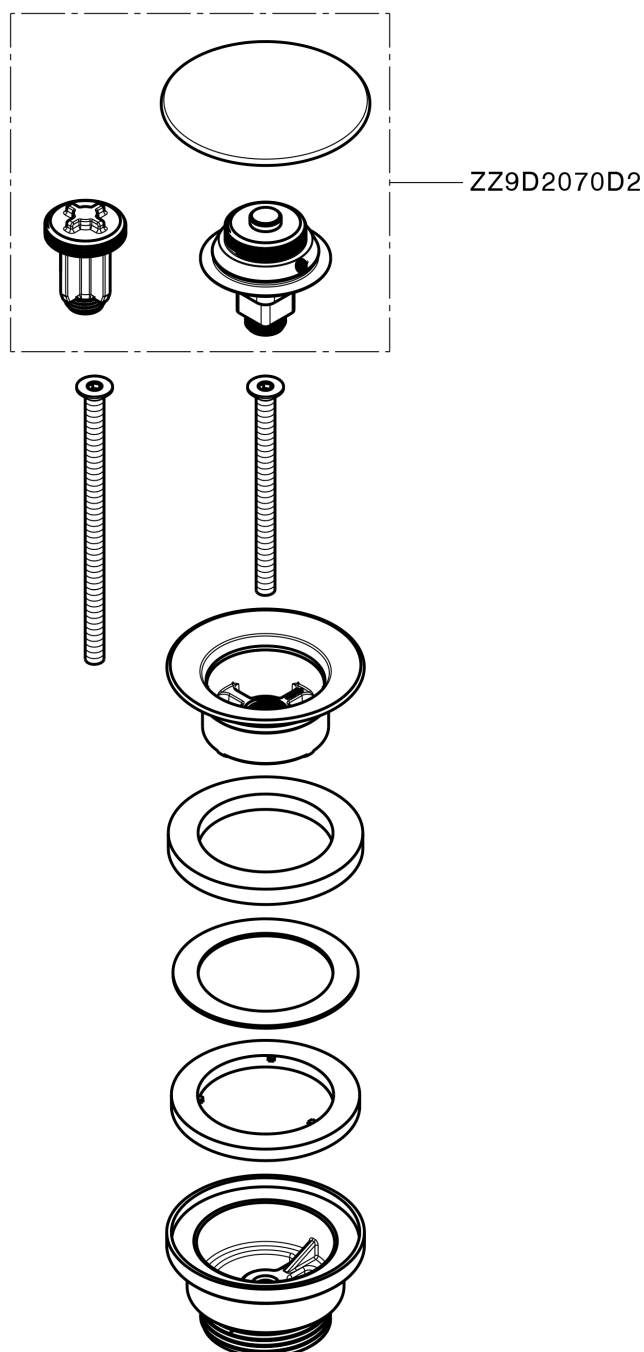

1"1/4 click clack drain for basin mixer COMPONENTS_ZA001790

MODEL **ZA001790**

1"1/4 click clack drain for basin mixer, for overflow bath drain system, for bath drain system without overflow, for thickness Max from 0-100 mm, waste body made of plastic material

AVAILABLE FINISHINGS

-  **D1** D1 Brushed Inox
-  **26** 26 Old Copper
-  **2W** 2W Brushed Gold
-  **40** 40 Matt Black
-  **4Q** 4Q Matt White
-  **D2** D2 Polished Inox
-  **5H** 5H Dark Brass Brushed
-  **5L** 5L Brushed Black Titanium
-  **5N** 5N Brushed Rose Gold

CHARACTERISTICS

1"1/4 click clack drain for basin mixer COMPONENTS_ZA001790

ZA001790

<https://en.cisal.it/11-4-click-clack-drain-for-basin-mixer-components-za001790>

2026-06-14