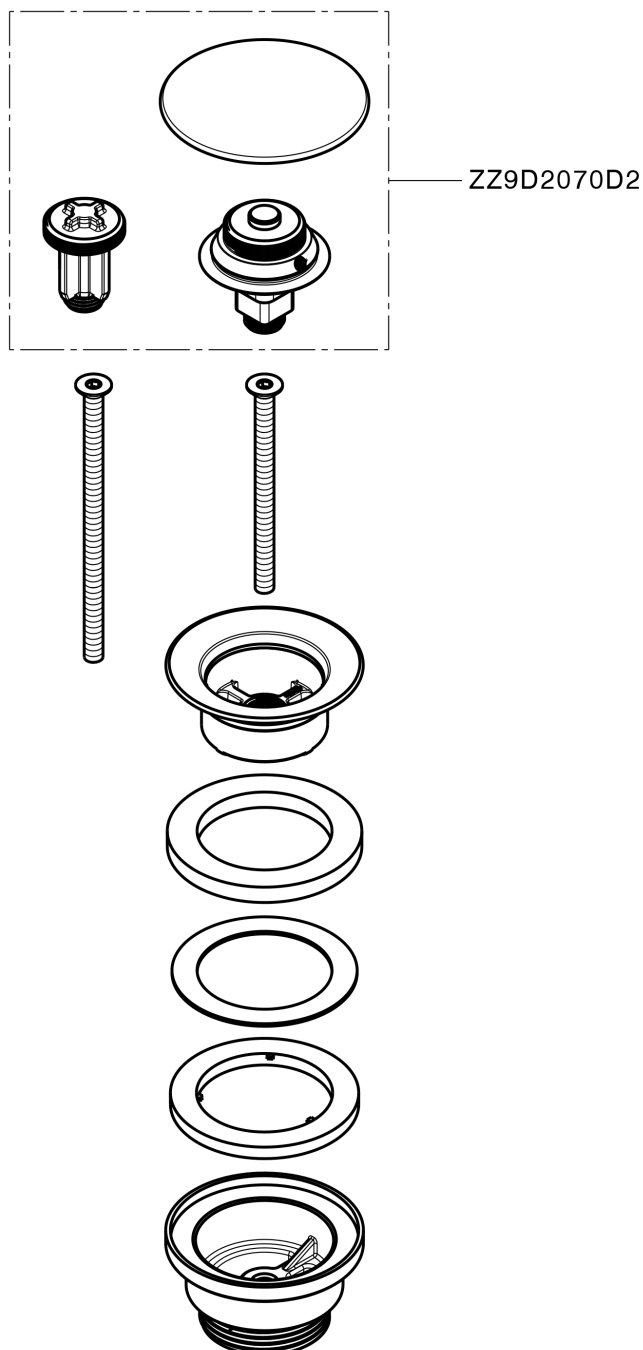

1"1/4 click clack drain for basin mixer COMPONENTS_ZA001790

ZA001790

<https://en.cisal.it/11-4-click-clack-drain-for-basin-mixer-components-za001790>

2026-04-09