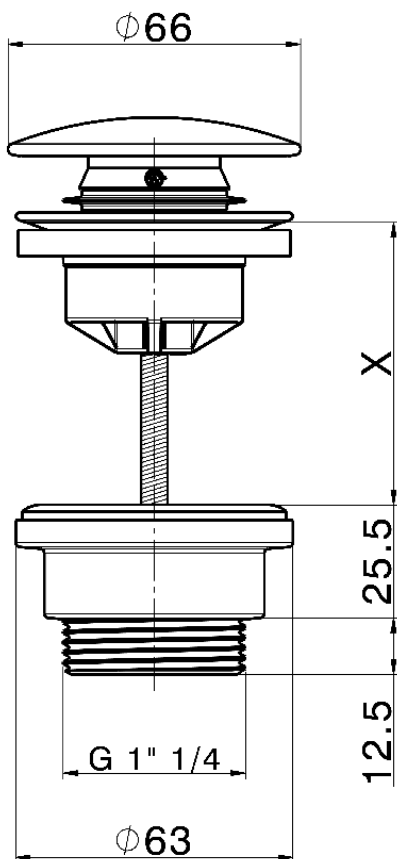

1"1/4 click clack drain for basin mixer COMPONENTS_ZA001790

X = 0-63 mm. MAX

X = 63-103 mm. MAX

ZA001790

<https://en.cisal.it/11-4-click-clack-drain-for-basin-mixer-components-za001790>

2026-05-01