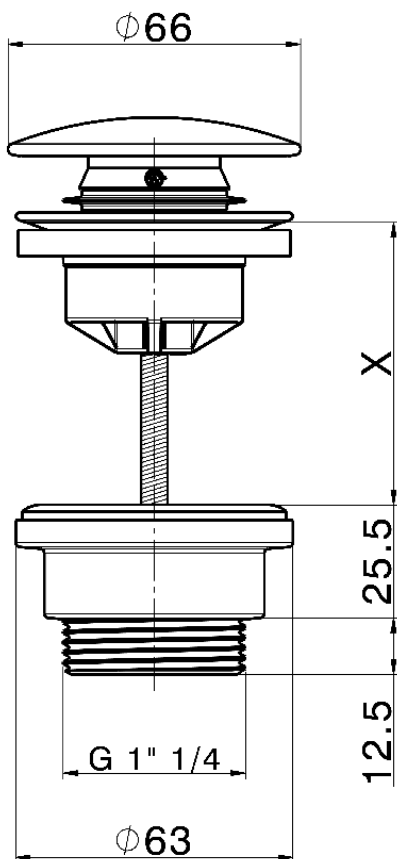

1"1/4 click clack drain for basin mixer COMPONENTS_ZA001790

X = 0-63 mm. MAX

X = 63-103 mm. MAX

ZA001790

<https://en.cisal.it/11-4-click-clack-drain-for-basin-mixer-components-za001790>

2026-06-13