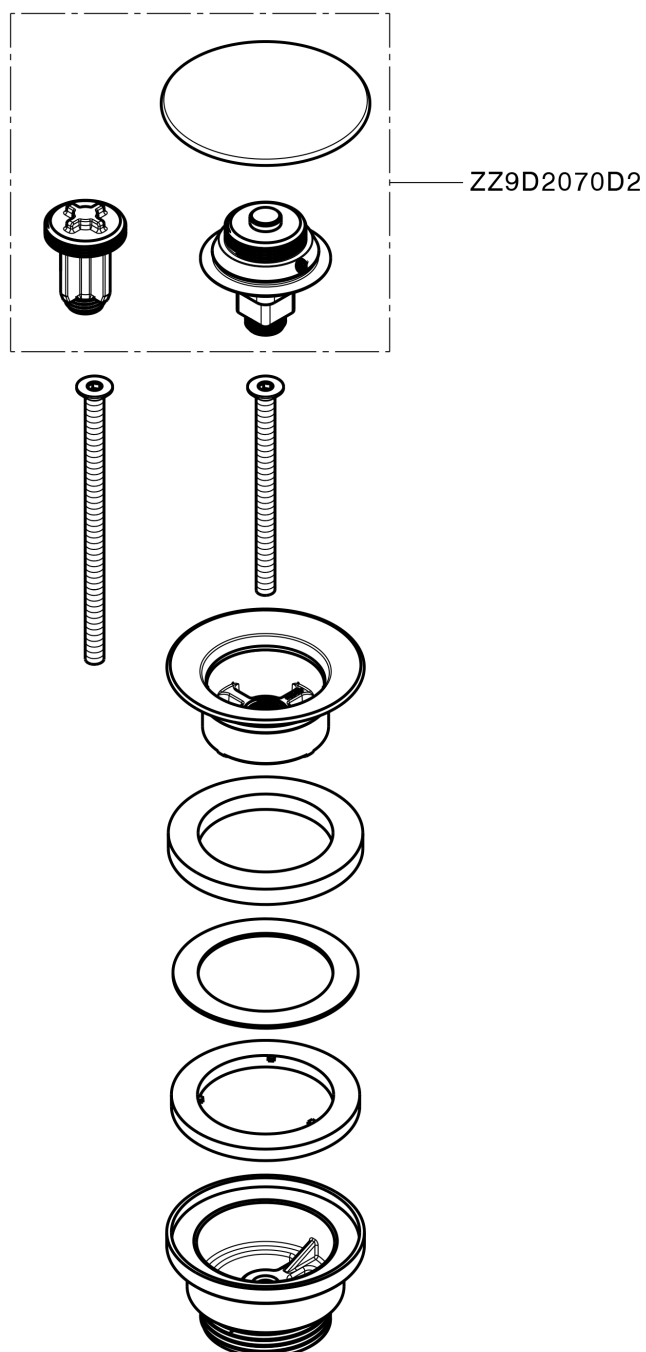

1"1/4 click clack drain for basin mixer COMPONENTS_ZA001790

MODEL **ZA001790**

1"1/4 click clack drain for basin mixer, for overflow bath drain system, for bath drain system without overflow, for thickness Max from 0-100 mm, waste body made of plastic material

AVAILABLE FINISHINGS

-  **D1** D1 Brushed Inox
-  **26** 26 Old Copper
-  **2W** 2W Brushed Gold
-  **40** 40 Matt Black
-  **4Q** 4Q Matt White
-  **D2** D2 Polished Inox
-  **5H** 5H Dark Brass Brushed
-  **5L** 5L Brushed Black Titanium
-  **5N** 5N Brushed Rose Gold

CHARACTERISTICS

1"1/4 click clack drain for basin mixer COMPONENTS_ZA001790

ZA001790

<https://en.cisal.it/11-4-click-clack-drain-for-basin-mixer-components-za001790>

2026-05-20