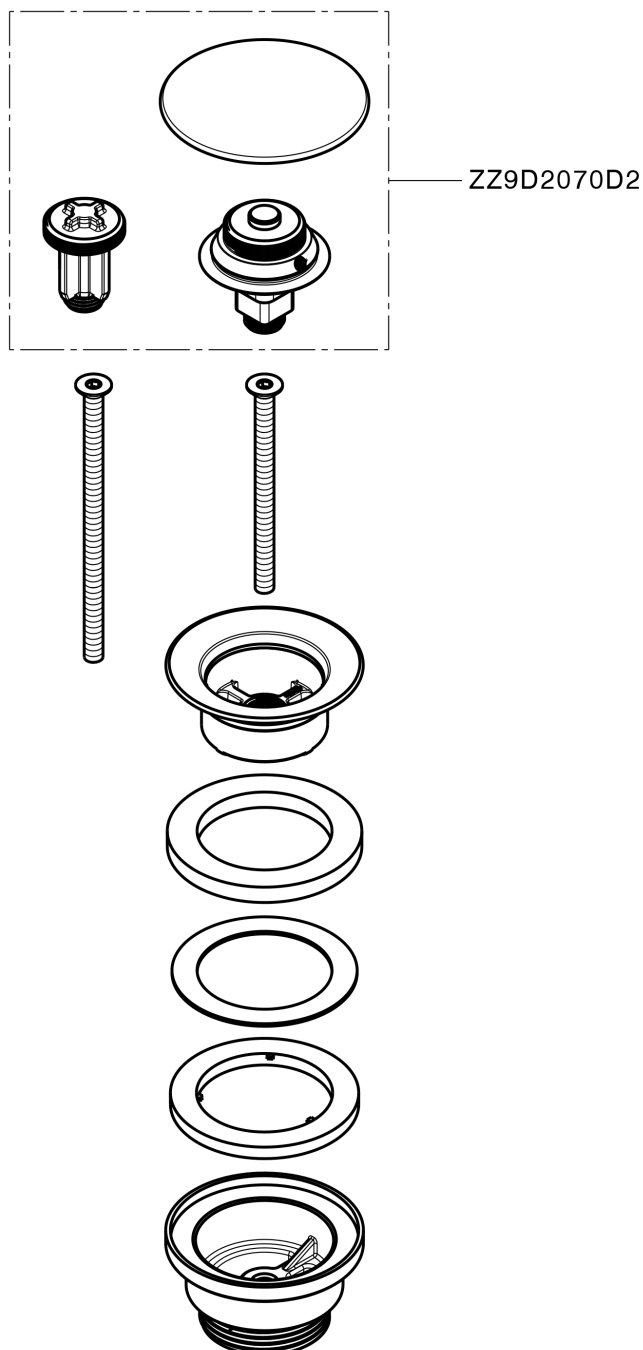

1"1/4 click clack drain for basin mixer COMPONENTS_ZA001790

MODEL **ZA001790**

1"1/4 click clack drain for basin mixer, for overflow bath drain system, for bath drain system without overflow, for thickness Max from 0-100 mm, waste body made of plastic material

AVAILABLE FINISHINGS

-  **D1** D1 Brushed Inox
-  **26** 26 Old Copper
-  **2W** 2W Brushed Gold
-  **40** 40 Matt Black
-  **4Q** 4Q Matt White
-  **D2** D2 Polished Inox
-  **5H** 5H Dark Brass Brushed
-  **5L** 5L Brushed Black Titanium
-  **5N** 5N Brushed Rose Gold

CHARACTERISTICS

1"1/4 click clack drain for basin mixer COMPONENTS_ZA001790

ZA001790

<https://en.cisal.it/11-4-click-clack-drain-for-basin-mixer-components-za001790>

2026-04-09