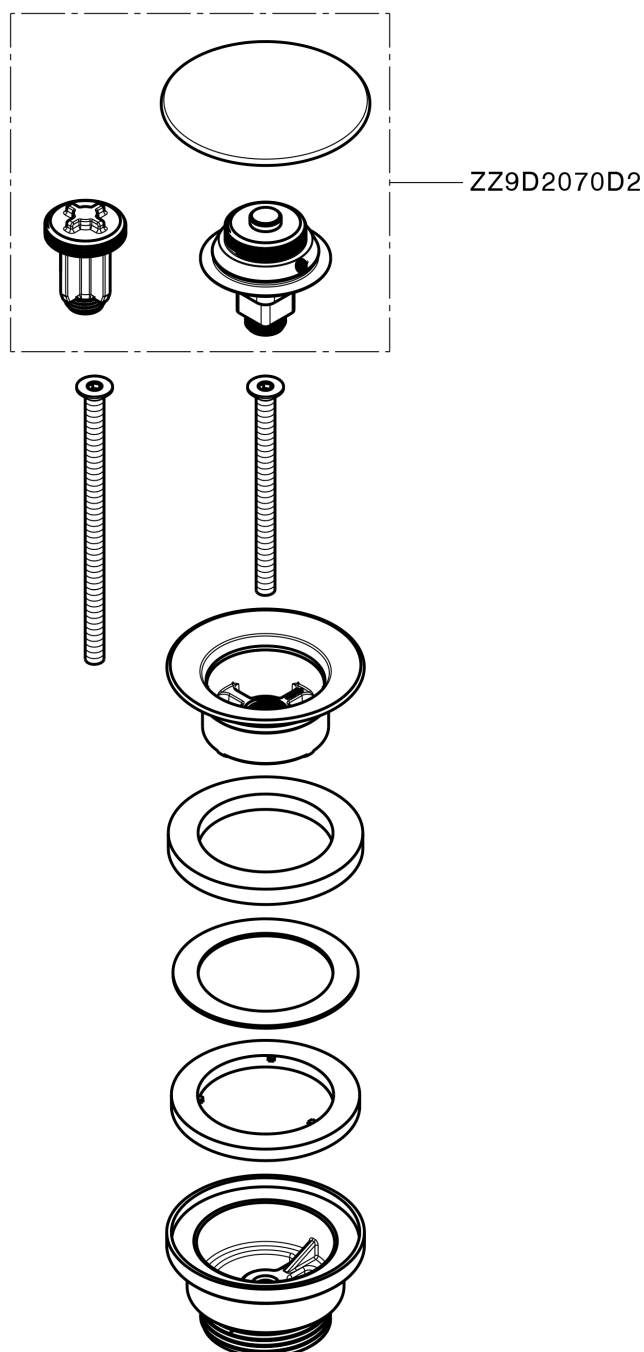

1"1/4 click clack drain for basin mixer COMPONENTS_ZA001790

MODEL **ZA001790**

1"1/4 click clack drain for basin mixer, for overflow bath drain system, for bath drain system without overflow, for thickness Max from 0-100 mm, waste body made of plastic material

AVAILABLE FINISHINGS

-  **D1** D1 Brushed Inox
-  **26** 26 Old Copper
-  **2W** 2W Brushed Gold
-  **40** 40 Matt Black
-  **4Q** 4Q Matt White
-  **D2** D2 Polished Inox
-  **5H** 5H Dark Brass Brushed
-  **5L** 5L Brushed Black Titanium
-  **5N** 5N Brushed Rose Gold

CHARACTERISTICS

1"1/4 click clack drain for basin mixer COMPONENTS_ZA001790

ZA001790

<https://en.cisal.it/11-4-click-clack-drain-for-basin-mixer-components-za001790>

2026-04-29