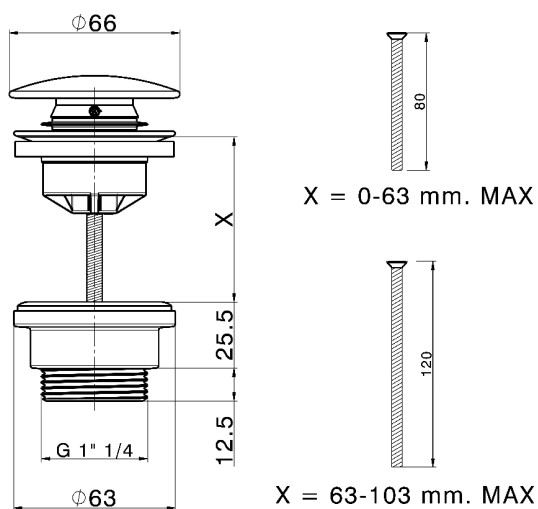

1"1/4 click clack drain for basin mixer COMPONENTS_ZA001790

MODEL **ZA001790**

1"1/4 click clack drain for basin mixer, for overflow bath drain system, for bath drain system without overflow, for thickness Max from 0-100 mm, waste body made of plastic material

CHARACTERISTICS

1"1/4 click clack drain for basin mixer COMPONENTS_ZA001790

ZA001790

<https://en.cisal.it/11-4-click-clack-drain-for-basin-mixer-components-za001790>

2026-04-29