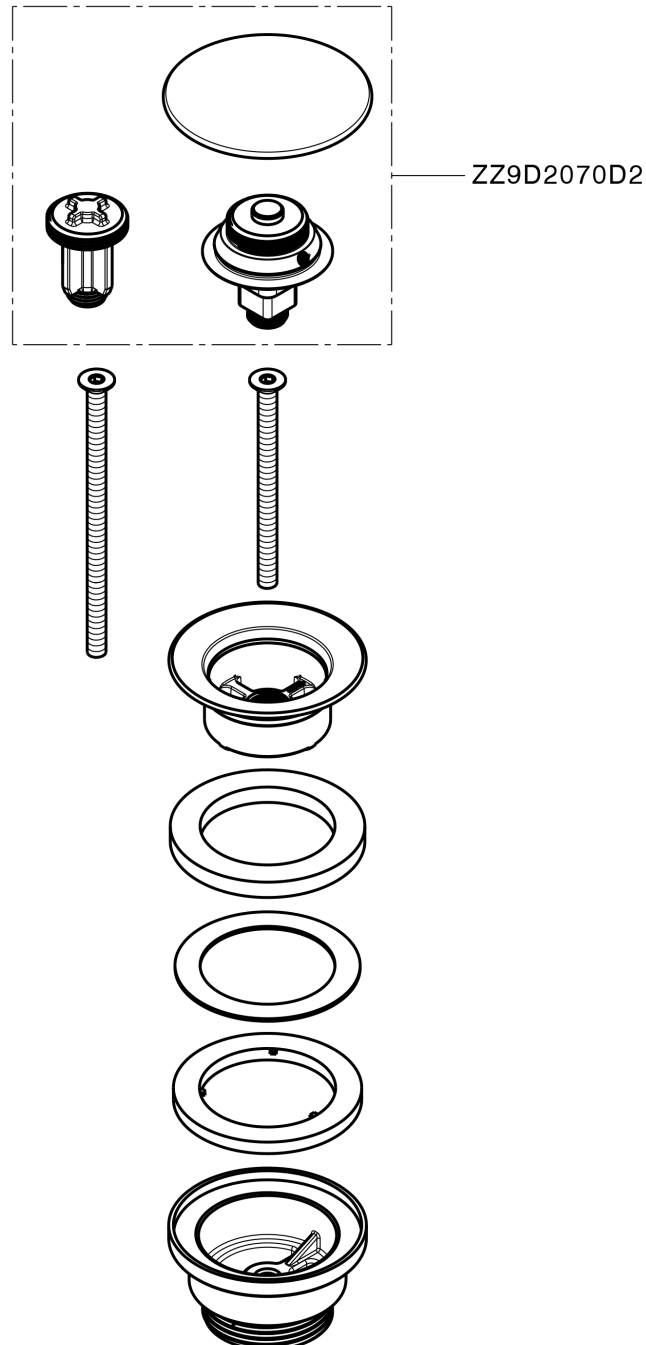

1"1/4 click clack drain for basin mixer COMPONENTS_ZA001790

MODEL **ZA001790**

1"1/4 click clack drain for basin mixer, for overflow bath drain system, for bath drain system without overflow, for thickness Max from 0-100 mm, waste body made of plastic material

AVAILABLE FINISHINGS

-  **D1** D1 Brushed Inox
-  **26** 26 Old Copper
-  **2W** 2W Brushed Gold
-  **40** 40 Matt Black
-  **4Q** 4Q Matt White
-  **D2** D2 Polished Inox
-  **5H** 5H Dark Brass Brushed
-  **5L** 5L Brushed Black Titanium
-  **5N** 5N Brushed Rose Gold

CHARACTERISTICS

1"1/4 click clack drain for basin mixer COMPONENTS_ZA001790

ZA001790

<https://en.cisal.it/11-4-click-clack-drain-for-basin-mixer-components-za001790>

2026-06-19