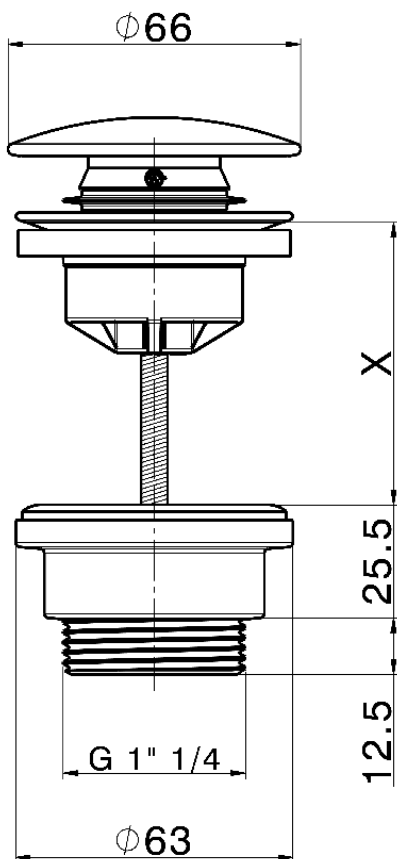

1"1/4 click clack drain for basin mixer COMPONENTS_ZA001790

$X = 0-63$ mm. MAX

$X = 63-103$ mm. MAX

ZA001790

<https://en.cisal.it/11-4-click-clack-drain-for-basin-mixer-components-za001790>

2026-04-08