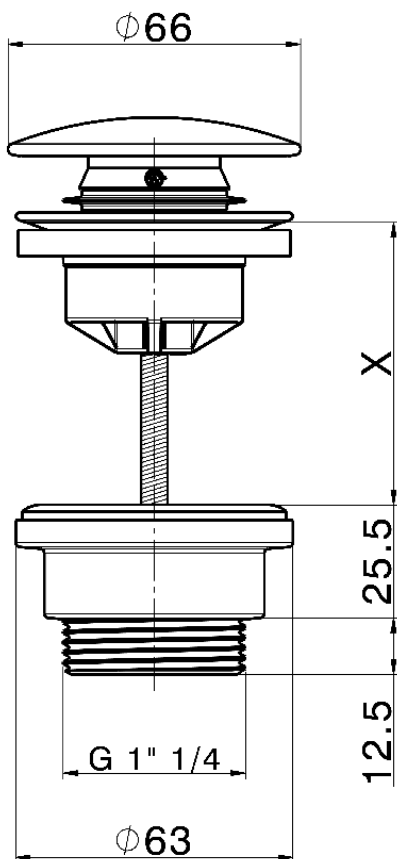

1"1/4 click clack drain for basin mixer COMPONENTS_ZA001790

X = 0-63 mm. MAX

X = 63-103 mm. MAX