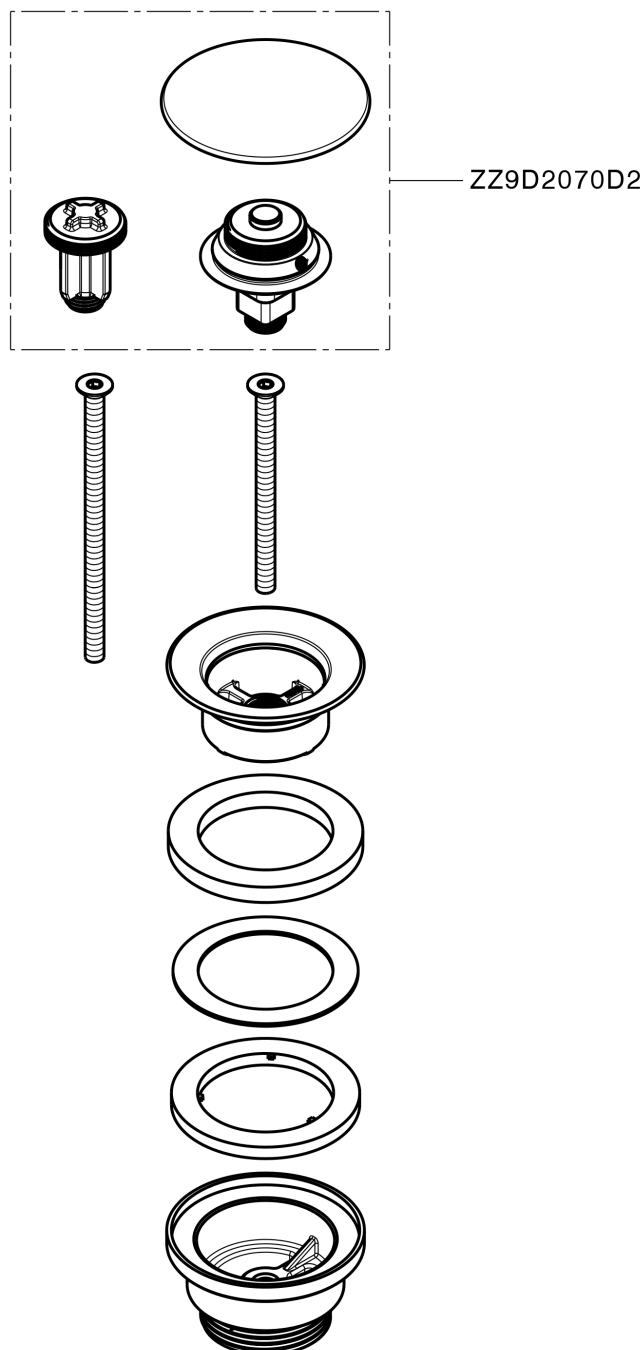

1"1/4 click clack drain for basin mixer COMPONENTS_ZA001790

MODEL **ZA001790**

1"1/4 click clack drain for basin mixer, for overflow bath drain system, for bath drain system without overflow, for thickness Max from 0-100 mm, waste body made of plastic material

AVAILABLE FINISHINGS

-  **D1** D1 Brushed Inox
-  **26** 26 Old Copper
-  **2W** 2W Brushed Gold
-  **40** 40 Matt Black
-  **4Q** 4Q Matt White
-  **D2** D2 Polished Inox
-  **5H** 5H Dark Brass Brushed
-  **5L** 5L Brushed Black Titanium
-  **5N** 5N Brushed Rose Gold

CHARACTERISTICS

1"1/4 click clack drain for basin mixer COMPONENTS_ZA001790

ZA001790

<https://en.cisal.it/11-4-click-clack-drain-for-basin-mixer-components-za001790>

2026-05-03