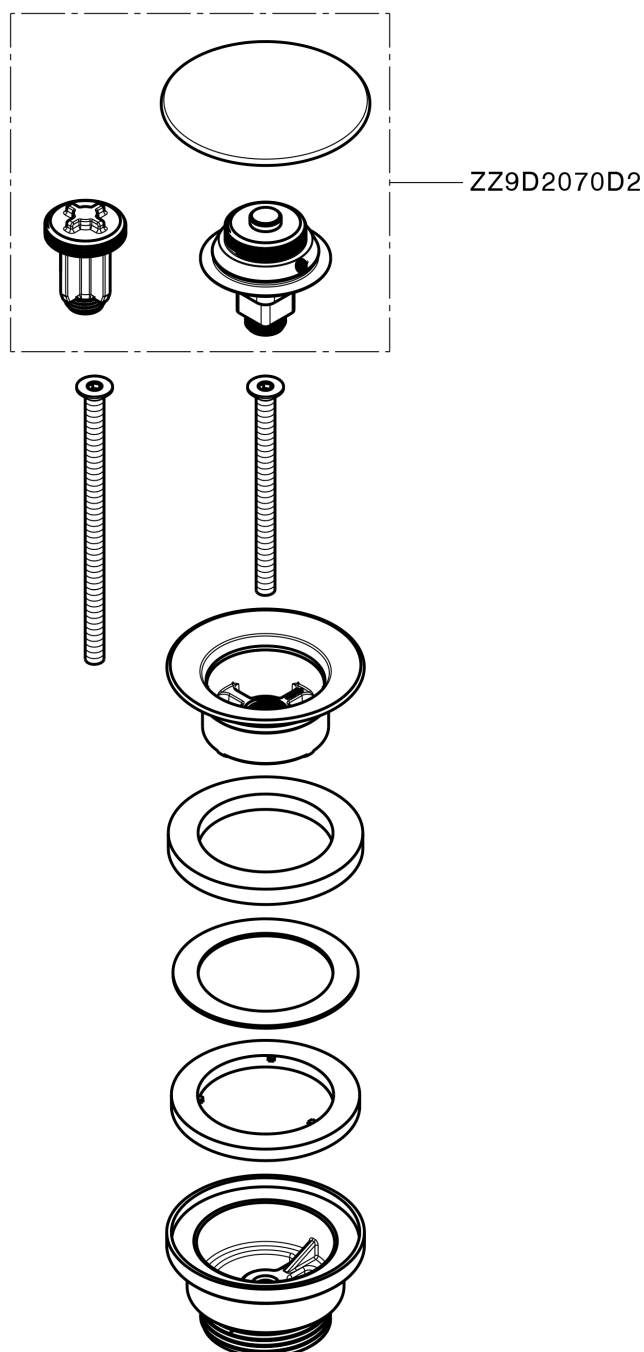

1"1/4 click clack drain for basin mixer COMPONENTS_ZA001790

MODEL **ZA001790**

1"1/4 click clack drain for basin mixer, for overflow bath drain system, for bath drain system without overflow, for thickness Max from 0-100 mm, waste body made of plastic material

AVAILABLE FINISHINGS

-  **D1** D1 Brushed Inox
-  **26** 26 Old Copper
-  **2W** 2W Brushed Gold
-  **40** 40 Matt Black
-  **4Q** 4Q Matt White
-  **D2** D2 Polished Inox
-  **5H** 5H Dark Brass Brushed
-  **5L** 5L Brushed Black Titanium
-  **5N** 5N Brushed Rose Gold

CHARACTERISTICS

1"1/4 click clack drain for basin mixer COMPONENTS_ZA001790

ZA001790

<https://en.cisal.it/11-4-click-clack-drain-for-basin-mixer-components-za001790>

2026-06-13