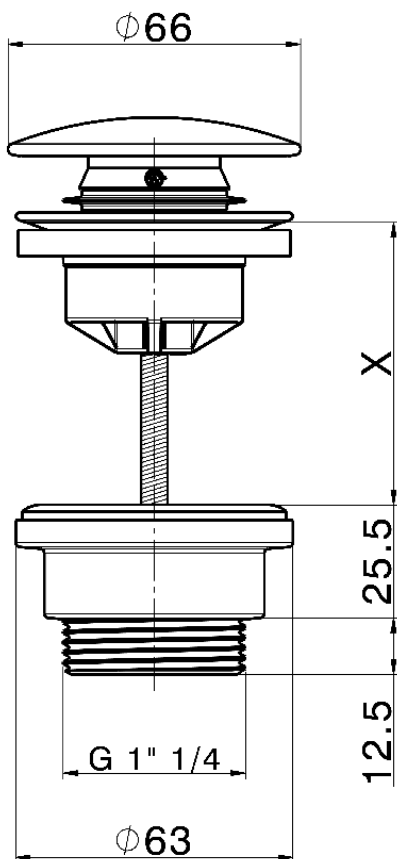

1"1/4 click clack drain for basin mixer COMPONENTS\_ZA001790

X = 0-63 mm. MAX

X = 63-103 mm. MAX

ZA001790

<https://en.cisal.it/11-4-click-clack-drain-for-basin-mixer-components-za001790>

2026-04-09