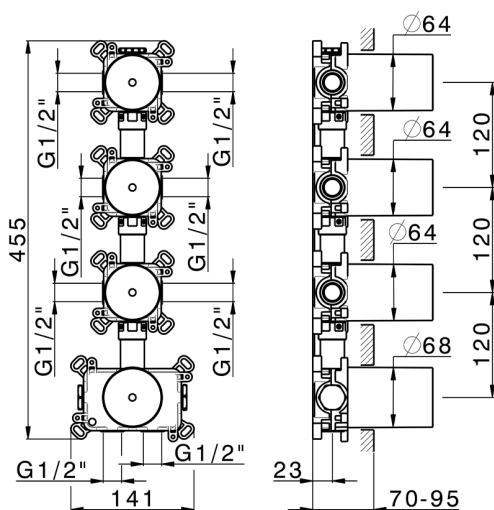

## 3 Function thermostatic concealed valve PUSH&SHOWER\_ZA0G63V0

MODEL **ZA0G63V0**

3 Function thermostatic concealed valve, ON/OFF button with flow rate regulation, with protection guard boxes, to match with exposed parts: 1 Thermo 3 Push&Shower, without Thermo/ Push&Shower exposed parts

AVAILABLE FINISHINGS

**04** 04 Without finishing

CHARACTERISTICS

Cartridge Spare Parts **22.04A.AR - ZZ97279004**

**Argo 2 (long filter) Thermostatic Valve**