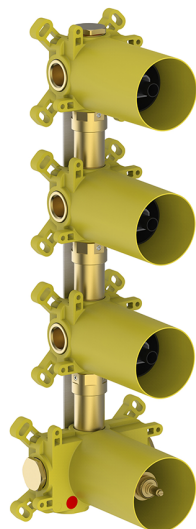

## 3 Function thermostatic concealed valve PUSH&SHOWER\_ZA0G63V0

MODEL **ZA0G63V0**

3 Function thermostatic concealed valve, ON/OFF button with flow rate regulation, with protection guard boxes, to match with exposed parts: 1 Thermo 3 Push&Shower, without Thermo/ Push&Shower exposed parts

AVAILABLE FINISHINGS

**04** 04 Without finishing

CHARACTERISTICS

Cartridge Spare Parts **22.04A.AR - ZZ97279004**

**Argo 2 (long filter) Thermostatic Valve**

### Thermostatic

The Cisal thermostatic is your personal water manager, helping you to handle, control and save water and energy.

2026-04-08