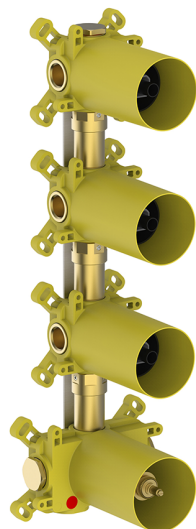

## 3 Function thermostatic concealed valve PUSH&SHOWER\_ZA0G63V0

MODEL **ZA0G63V0**

3 Function thermostatic concealed valve, ON/OFF button with flow rate regulation, with protection guard boxes, to match with exposed parts: 1 Thermo 3 Push&Shower, without Thermo/ Push&Shower exposed parts

AVAILABLE FINISHINGS

**04** 04 Without finishing

CHARACTERISTICS

Cartridge Spare Parts **22.04A.AR - ZZ97279004**

**Argo 2 (long filter) Thermostatic Valve**

### Thermostatic

The Cisal thermostatic is your personal water manager, helping you to handle, control and save water and energy.

2026-04-28