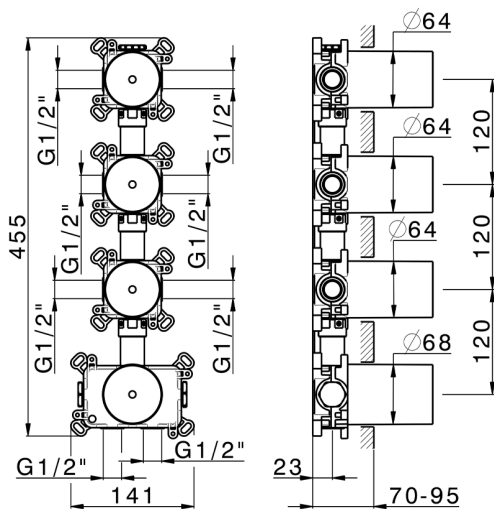

## 3 Function thermostatic concealed valve PUSH&SHOWER\_ZA0G63V0

MODEL **ZA0G63V0**

3 Function thermostatic concealed valve, ON/OFF button with flow rate regulation, with protection guard boxes, to match with exposed parts: 1 Thermo 3 Push&Shower, without Thermo/Push&Shower exposed parts

AVAILABLE FINISHINGS

**04** 04 Without finishing

CHARACTERISTICS

Cartridge Spare Parts **22.04A.AR - ZZ97279004**

**Argo 2 (long filter) Thermostatic Valve**