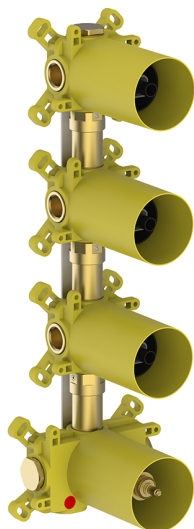

## 3 Function thermostatic concealed valve PUSH&SHOWER\_ZA0G63V0

MODEL **ZA0G63V0**

3 Function thermostatic concealed valve, ON/OFF button with flow rate regulation, with protection guard boxes, to match with exposed parts: 1 Thermo 3 Push&Shower, without Thermo/Push&Shower exposed parts

AVAILABLE FINISHINGS

**04** 04 Without finishing

CHARACTERISTICS

Cartridge Spare Parts **22.04A.AR - ZZ97279004**

**Argo 2 (long filter) Thermostatic Valve**

### Thermostatic

The Cisal thermostatic is your personal water manager, helping you to handle, control and save water and energy.

2026-05-19