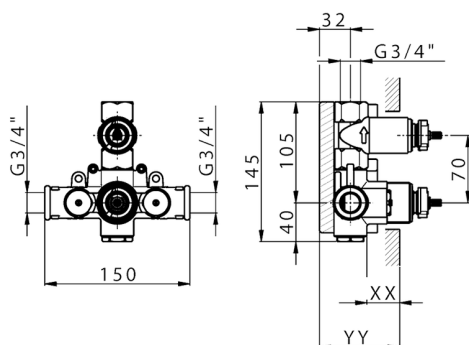

## 1-outlet Concealed thermostatic shower valve CONCEALED\_ZA007361

MODEL **ZA007361**

1-outlet Concealed thermostatic shower valve, stopvalve with 3/4" outlet, without trim kit

AVAILABLE FINISHINGS

CHARACTERISTICS

Concealed **1**  
 Cartridge Spare Parts **23.51A.HF**  
**HF Thermostatic Valve**

Piastra/Plate/Plaque/Platte/Placa

2-3mm: XX 25-40 YY 76-91

10 mm: XX 16-31 YY 65-80