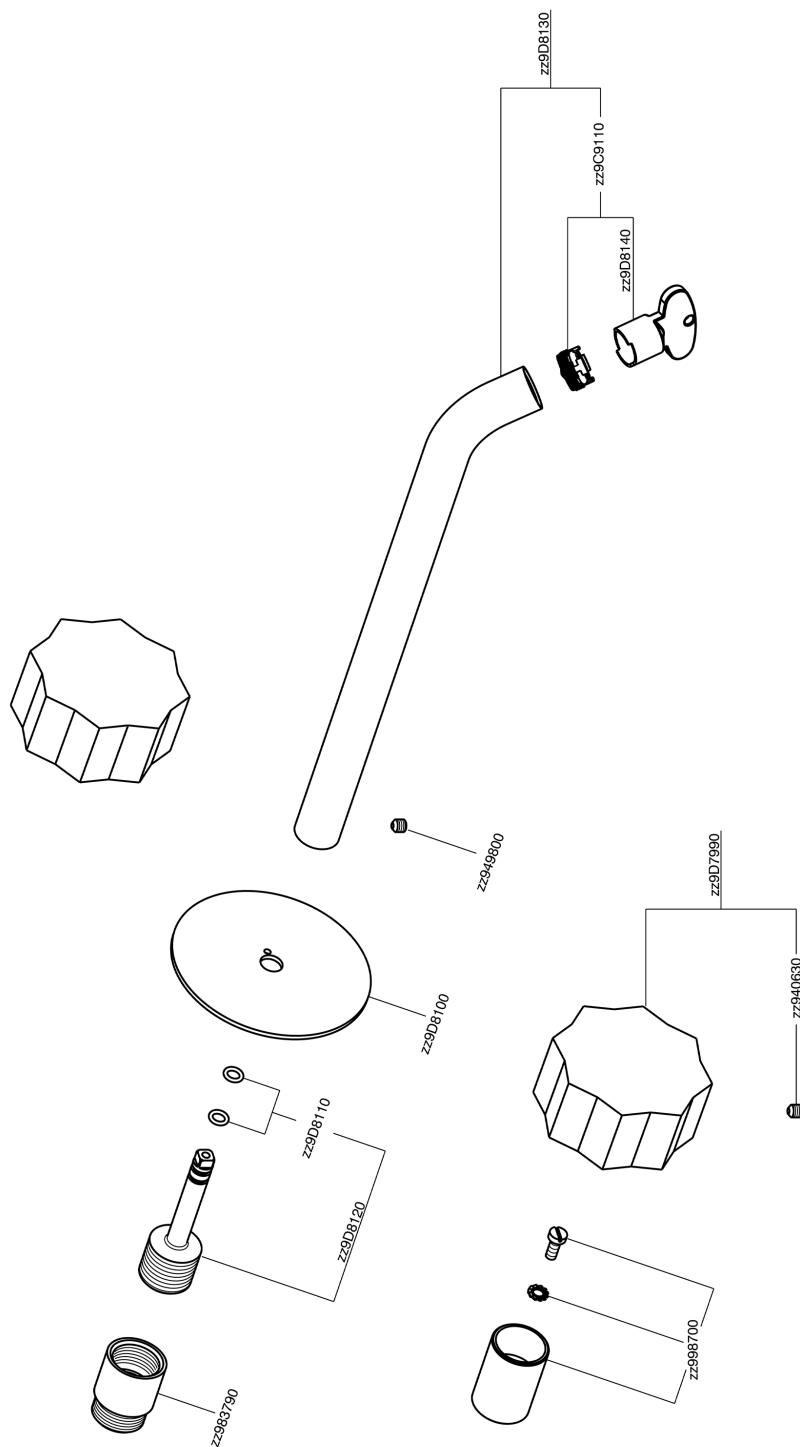

Exposed part for concealed washbasin mixer MARBLE X32_X5013511

X5013511

<https://en.cisal.it/exposed-part-for-concealed-washbasin-mixer-marble-x32-x5013511>

Concealed washbasin mixer CONCEALED_ZA033510

ZA033510

<https://en.cisal.it/concealed-washbasin-mixer-concealed-za033510>

2024-12-22