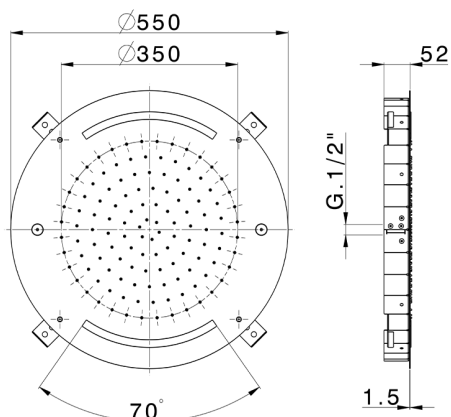

Ø 550 mm Chromotherapy Ceiling showerhead ZEN SHOWER_ZS0C0040

MODEL **ZS0C0040**

Ø 550 mm Chromotherapy Ceiling showerhead, rain, spraying and chromotherapy functions, with remote control included, Stainless Steel AISI 304

AVAILABLE FINISHINGS

- **D1** D1 Brushed Inox
- **40** 40 Matt Black
- **4Q** 4Q Matt White
- **5G** 5G Rose Gold
- **D2** D2 Polished Inox

CHARACTERISTICS

2026-04-28