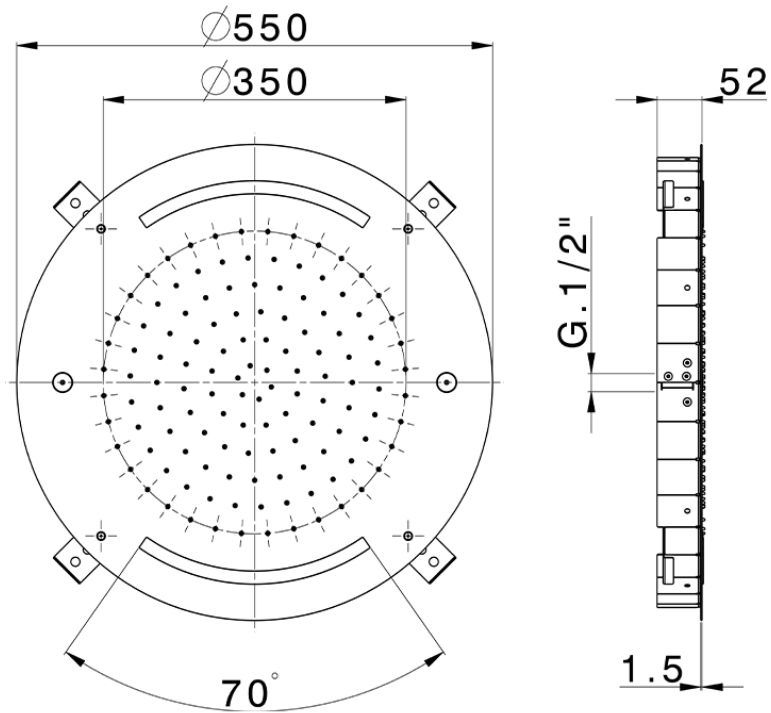

Ø 550 mm Chromotherapy Ceiling showerhead ZEN SHOWER_ZS0C0040

ZS0C0040

<https://en.cisal.it/o-550-mm-chromotherapy-ceiling-showerhead-zen-shower-zs0c0040>

2026-04-28