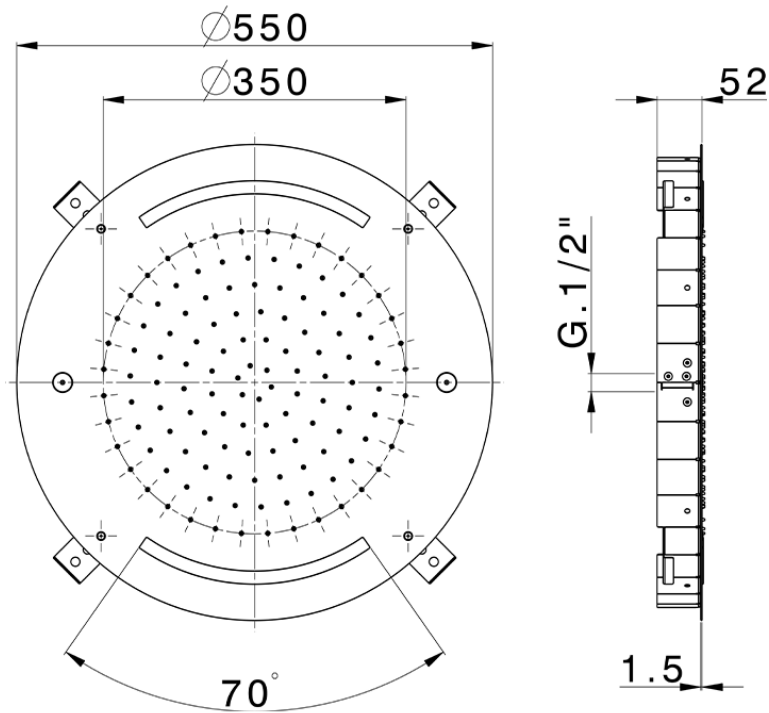

**Ø 550 mm Chromotherapy Ceiling showerhead ZEN SHOWER\_ZS0C0040**

ZS0C0040

<https://en.cisal.it/o-550-mm-chromotherapy-ceiling-showerhead-zen-shower-zs0c0040>

2026-05-19