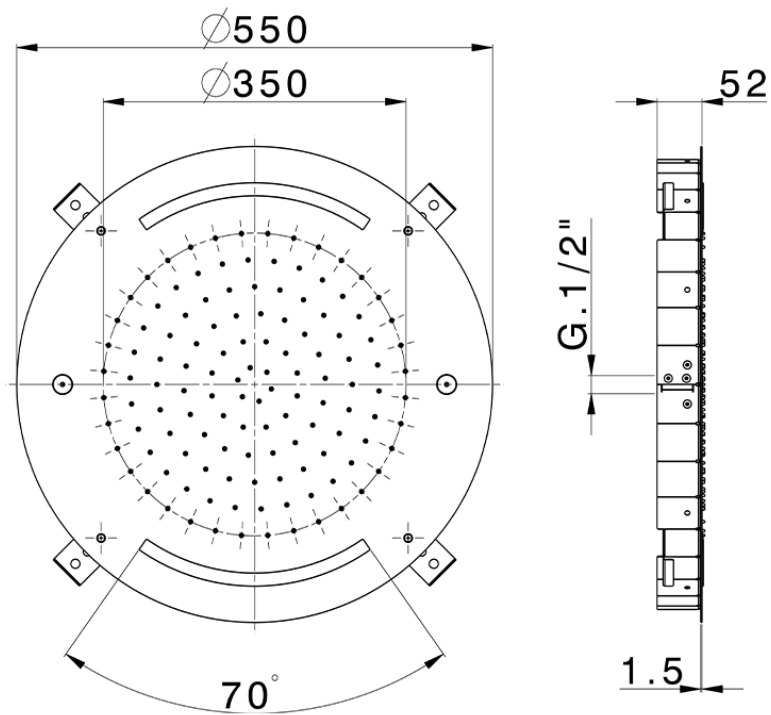

## Ø 550 mm Chromotherapy Ceiling showerhead ZEN SHOWER\_ZS0C0040

ZS0C0040

<https://en.cisal.it/o-550-mm-chromotherapy-ceiling-showerhead-zen-shower-zs0c0040>

2026-04-29