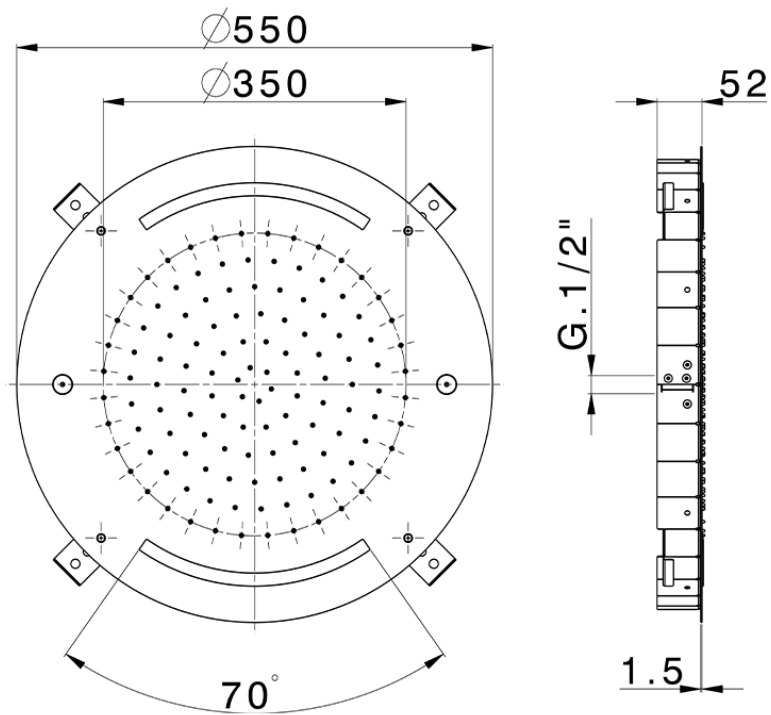

## Ø 550 mm Chromotherapy Ceiling showerhead ZEN SHOWER\_ZS0C0040

ZS0C0040

<https://en.cisal.it/o-550-mm-chromotherapy-ceiling-showerhead-zen-shower-zs0c0040>

2026-04-28