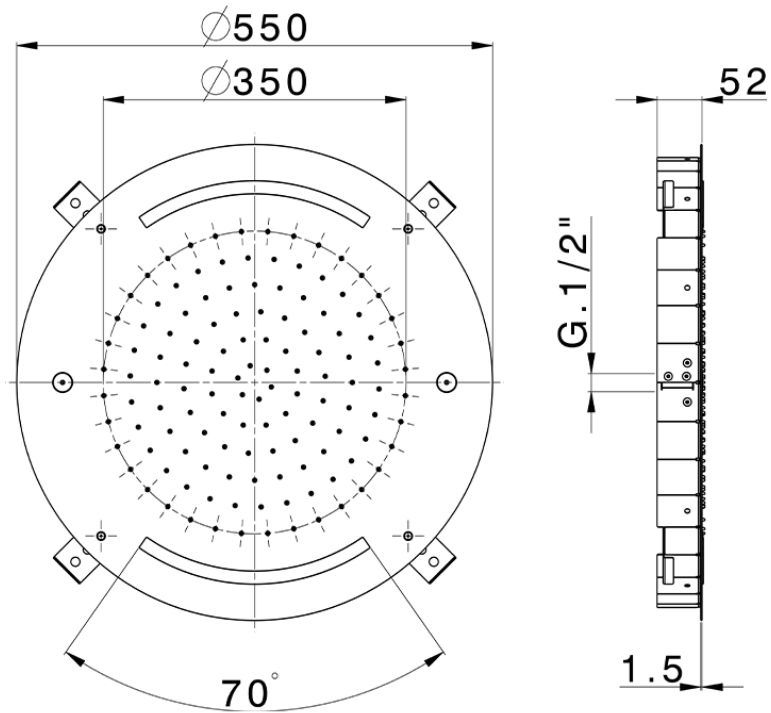

Ø 550 mm Chromotherapy Ceiling showerhead ZEN SHOWER_ZS0C0040

ZS0C0040

<https://en.cisal.it/o-550-mm-chromotherapy-ceiling-showerhead-zen-shower-zs0c0040>

2026-06-08