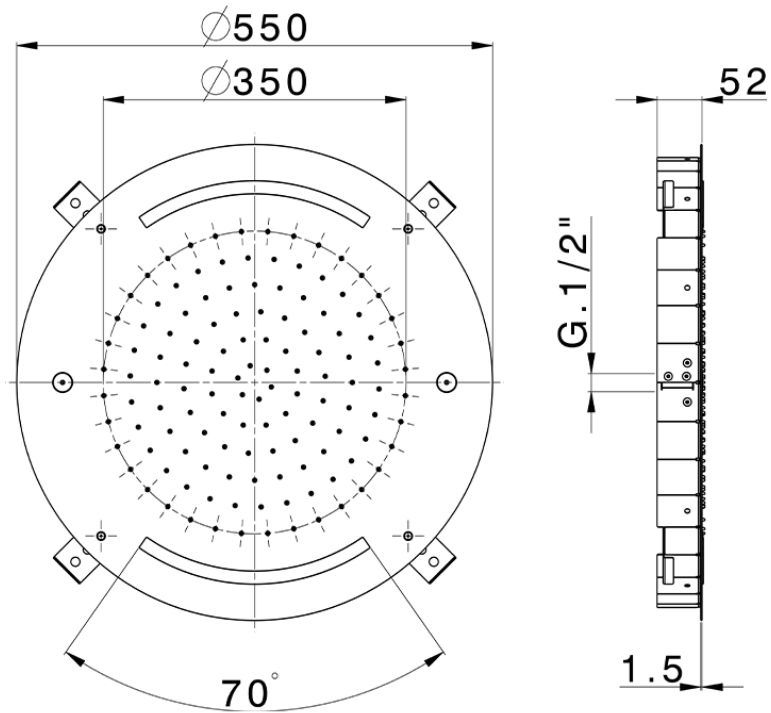

## Ø 550 mm Chromotherapy Ceiling showerhead ZEN SHOWER\_ZS0C0040

ZS0C0040

<https://en.cisal.it/o-550-mm-chromotherapy-ceiling-showerhead-zen-shower-zs0c0040>

2026-05-19