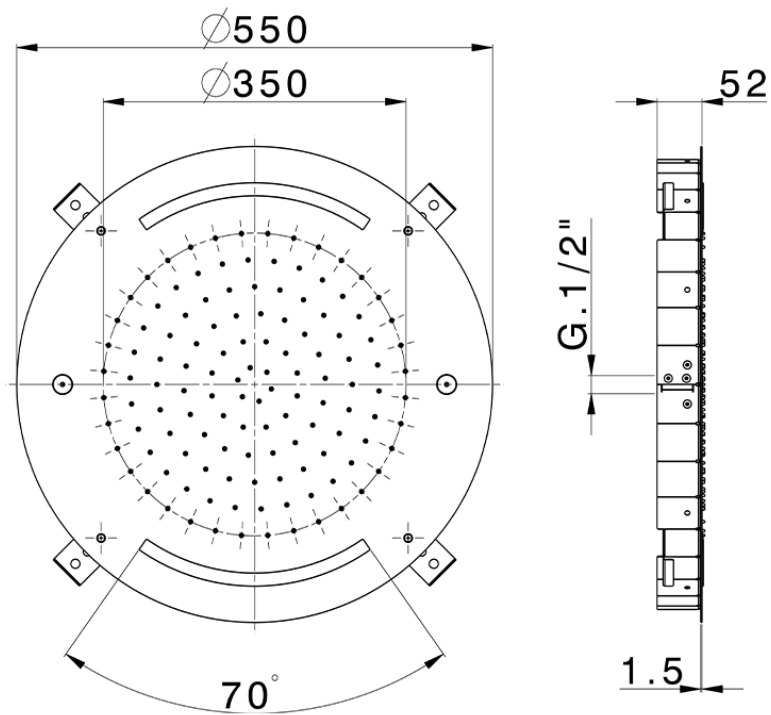

## Ø 550 mm Chromotherapy Ceiling showerhead ZEN SHOWER\_ZS0C0040

ZS0C0040

<https://en.cisal.it/o-550-mm-chromotherapy-ceiling-showerhead-zen-shower-zs0c0040>

2026-06-14