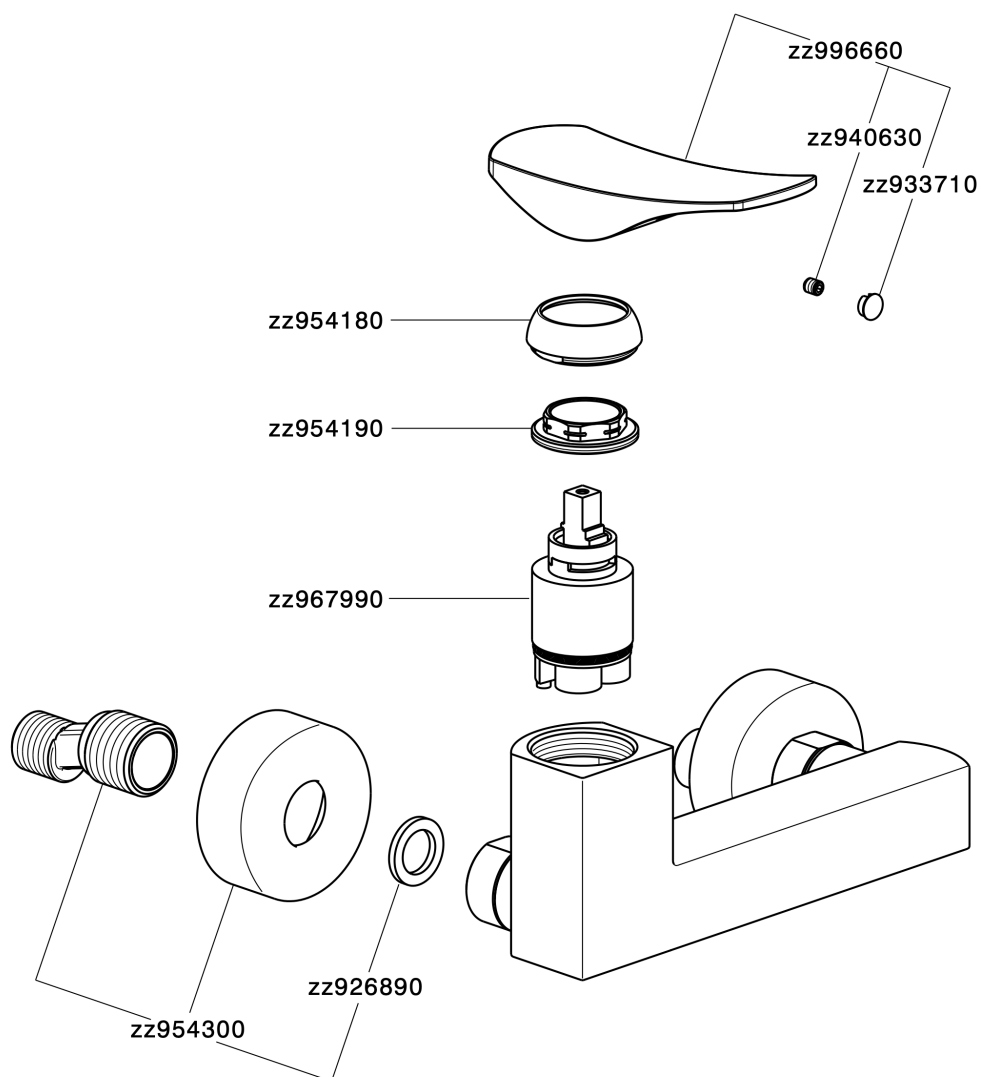

Single lever shower mixer ROADSTER ACCENT_RA000440

MODEL **RA000440**

Single lever shower mixer, without shower set, 1/2" M flexible connection

AVAILABLE FINISHINGS

-  **21** 21 Chrome
-  **2B** 2B Polished Nickel
-  **2F** 2F Brushed Nickel
-  **2Q** 2Q Black Titanium
-  **40** 40 Matt Black
-  **4Q** 4Q Matt White

CHARACTERISTICS

Cartridge Spare Parts **ZZ96799000**

35 mm Cartridge

Single lever shower mixer ROADSTER ACCENT_RA000440

RA000440

<https://en.cisal.it/single-lever-shower-mixer-roadster-accent-ra000440>

2024-12-22