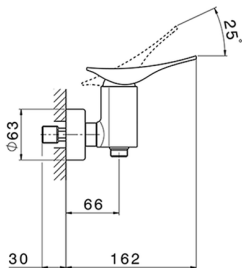

Single lever shower mixer ROADSTER ACCENT_RA000440

MODEL **RA000440**

Single lever shower mixer, without shower set, 1/2" M flexible connection

AVAILABLE FINISHINGS

-  **21** 21 Chrome
-  **2B** 2B Polished Nickel
-  **2F** 2F Brushed Nickel
-  **2Q** 2Q Black Titanium
-  **40** 40 Matt Black
-  **4Q** 4Q Matt White

CHARACTERISTICS

Cartridge Spare Parts **ZZ96799000**

35 mm Cartridge

Single lever shower mixer ROADSTER ACCENT_RA000440

RA000440

<https://en.cisal.it/single-lever-shower-mixer-roadster-accent-ra000440>

2024-12-22