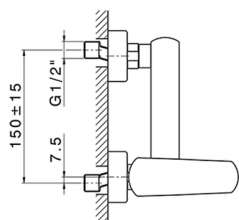

Single lever shower mixer ROADSTER ACCENT_RA000440

MODEL **RA000440**

Single lever shower mixer, without shower set, 1/2" M flexible connection

AVAILABLE FINISHINGS

-  **21** 21 Chrome
-  **2B** 2B Polished Nickel
-  **2F** 2F Brushed Nickel
-  **2Q** 2Q Black Titanium
-  **40** 40 Matt Black
-  **4Q** 4Q Matt White

CHARACTERISTICS

Cartridge Spare Parts **ZZ96799000**

35 mm Cartridge

Single lever shower mixer ROADSTER ACCENT_RA000440

RA000440

<https://en.cisal.it/single-lever-shower-mixer-roadster-accent-ra000440>

2024-12-22