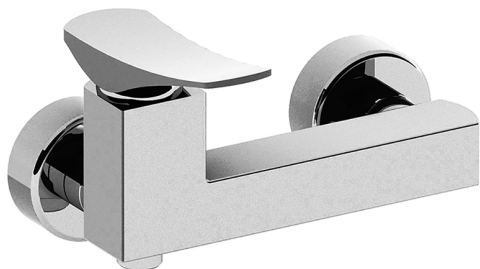

Single lever shower mixer ROADSTER ACCENT_RA000440

MODEL **RA000440**

Single lever shower mixer, without shower set, 1/2" M flexible connection

AVAILABLE FINISHINGS

-  **21** 21 Chrome
-  **2B** 2B Polished Nickel
-  **2F** 2F Brushed Nickel
-  **2Q** 2Q Black Titanium
-  **40** 40 Matt Black
-  **4Q** 4Q Matt White

CHARACTERISTICS

Cartridge Spare Parts **ZZ96799000**

35 mm Cartridge

Single lever shower mixer ROADSTER ACCENT_RA000440

RA000440

<https://en.cisal.it/single-lever-shower-mixer-roadster-accent-ra000440>

2024-12-22