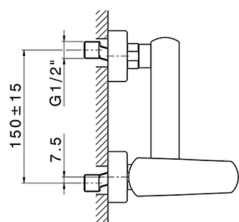

## Single lever shower mixer ROADSTER ACCENT\_RA000440

MODEL **RA000440**

Single lever shower mixer, without shower set, 1/2" M flexible connection

### CHARACTERISTICS

Cartridge Spare Parts **ZZ96799000**

**35 mm Cartridge**