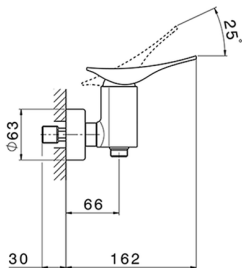

## Single lever shower mixer ROADSTER ACCENT\_RA000440

MODEL **RA000440**

Single lever shower mixer, without shower set, 1/2" M flexible connection

### CHARACTERISTICS

Cartridge Spare Parts **ZZ96799000**

**35 mm Cartridge**