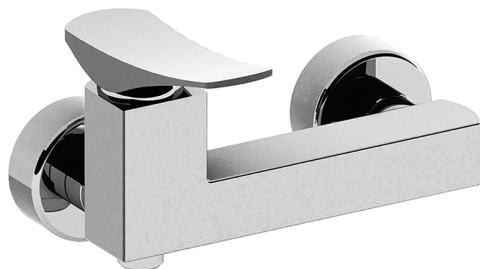

## Single lever shower mixer ROADSTER ACCENT\_RA000440

MODEL **RA000440**

Single lever shower mixer, without shower set, 1/2" M flexible connection

### AVAILABLE FINISHINGS

-  **21** 21 Chrome
-  **2B** 2B Polished Nickel
-  **2F** 2F Brushed Nickel
-  **2Q** 2Q Black Titanium
-  **40** 40 Matt Black
-  **4Q** 4Q Matt White

### CHARACTERISTICS

Cartridge Spare Parts **ZZ96799000**

**35 mm Cartridge**

## Single lever shower mixer ROADSTER ACCENT\_RA000440

RA000440

<https://en.cisal.it/single-lever-shower-mixer-roadster-accent-ra000440>

2025-01-07