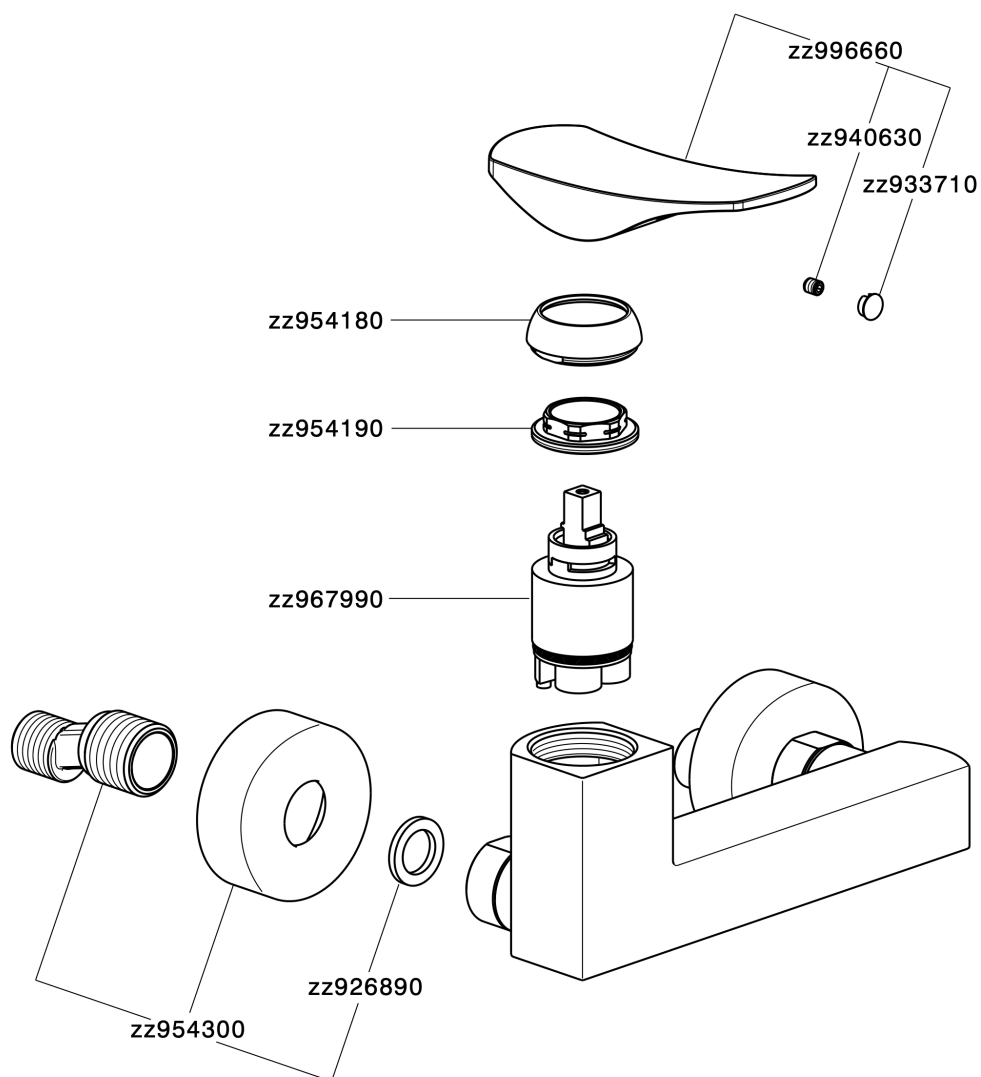

## Single lever shower mixer ROADSTER ACCENT\_RA000440

RA000440

<https://en.cisal.it/single-lever-shower-mixer-roadster-accent-ra000440>

2025-01-07