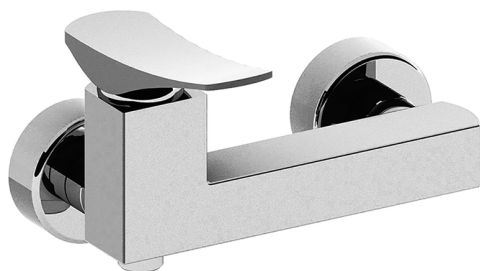

## Single lever shower mixer ROADSTER ACCENT\_RA000440

MODEL **RA000440**

Single lever shower mixer, without shower set, 1/2" M flexible connection

### AVAILABLE FINISHINGS

-  **21** 21 Chrome
-  **2B** 2B Polished Nickel
-  **2F** 2F Brushed Nickel
-  **2Q** 2Q Black Titanium
-  **40** 40 Matt Black
-  **4Q** 4Q Matt White

### CHARACTERISTICS

Cartridge Spare Parts **ZZ96799000**

**35 mm Cartridge**

## Single lever shower mixer ROADSTER ACCENT\_RA000440

RA000440

<https://en.cisal.it/single-lever-shower-mixer-roadster-accent-ra000440>

2024-12-22