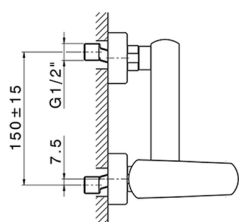

## Single lever shower mixer ROADSTER ACCENT\_RA000440

MODEL **RA000440**

Single lever shower mixer, without shower set, 1/2" M flexible connection

### CHARACTERISTICS

Cartridge Spare Parts **ZZ96799000**

**35 mm Cartridge**