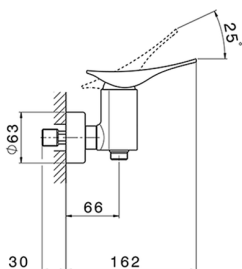

## Single lever shower mixer ROADSTER ACCENT\_RA000440

MODEL **RA000440**

Single lever shower mixer, without shower set, 1/2" M flexible connection

### CHARACTERISTICS

Cartridge Spare Parts **ZZ96799000**

**35 mm Cartridge**