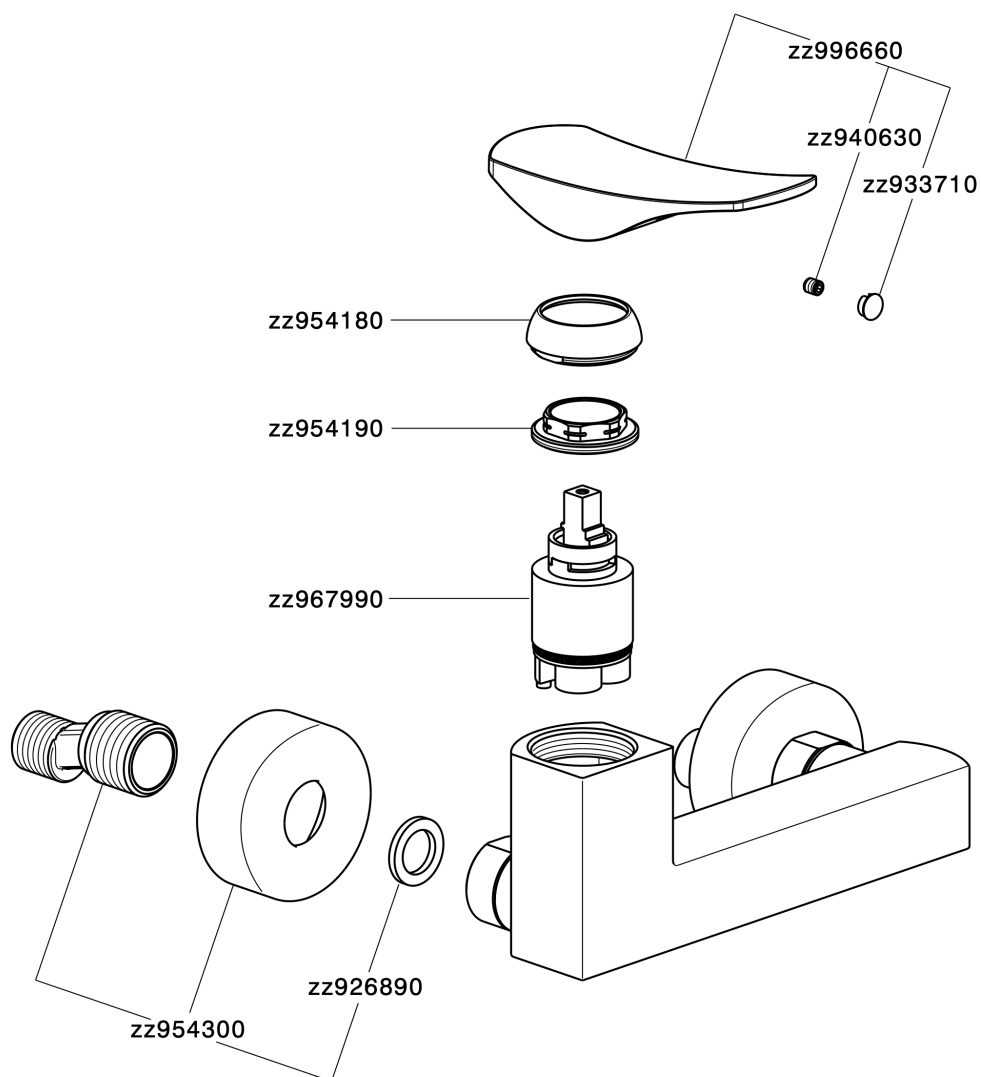

## Single lever shower mixer ROADSTER ACCENT\_RA000440

RA000440

<https://en.cisal.it/single-lever-shower-mixer-roadster-accent-ra000440>

2024-12-22