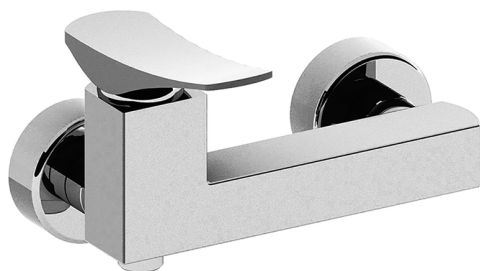

Single lever shower mixer ROADSTER ACCENT_RA000440

MODEL **RA000440**

Single lever shower mixer, without shower set, 1/2" M flexible connection

AVAILABLE FINISHINGS

-  **21** 21 Chrome
-  **2B** 2B Polished Nickel
-  **2F** 2F Brushed Nickel
-  **2Q** 2Q Black Titanium
-  **40** 40 Matt Black
-  **4Q** 4Q Matt White

CHARACTERISTICS

Cartridge Spare Parts **ZZ96799000**

35 mm Cartridge

Single lever shower mixer ROADSTER ACCENT_RA000440

RA000440

<https://en.cisal.it/single-lever-shower-mixer-roadster-accent-ra000440>

2024-12-22