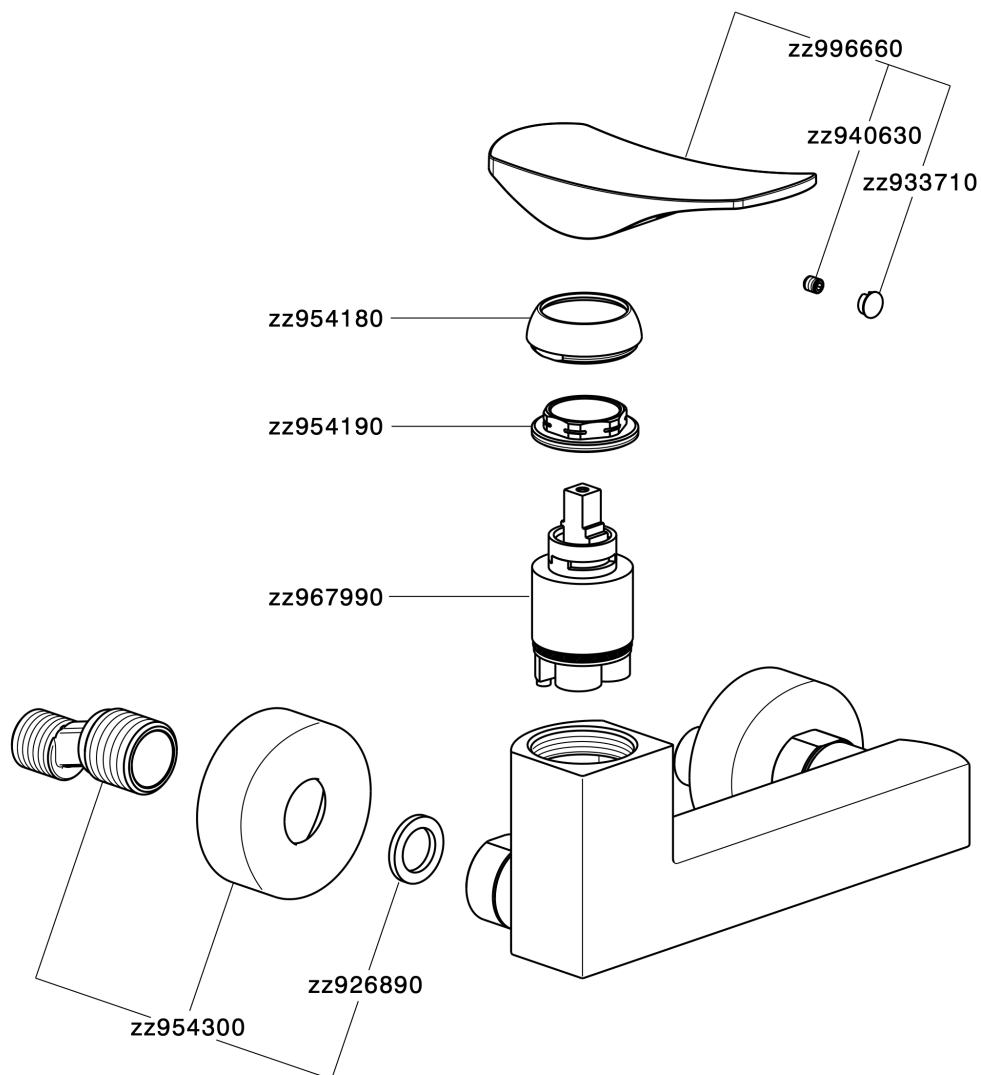

Single lever shower mixer ROADSTER ACCENT_RA000440

MODEL **RA000440**

Single lever shower mixer, without shower set, 1/2" M flexible connection

AVAILABLE FINISHINGS

-  **21** 21 Chrome
-  **2B** 2B Polished Nickel
-  **2F** 2F Brushed Nickel
-  **2Q** 2Q Black Titanium
-  **40** 40 Matt Black
-  **4Q** 4Q Matt White

CHARACTERISTICS

Cartridge Spare Parts **ZZ96799000**

35 mm Cartridge

Single lever shower mixer ROADSTER ACCENT_RA000440

RA000440

<https://en.cisal.it/single-lever-shower-mixer-roadster-accent-ra000440>

2024-12-22