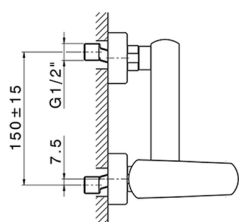

Single lever shower mixer ROADSTER ACCENT_RA000440

MODEL **RA000440**

Single lever shower mixer, without shower set, 1/2" M flexible connection

AVAILABLE FINISHINGS

-  **21** 21 Chrome
-  **2B** 2B Polished Nickel
-  **2F** 2F Brushed Nickel
-  **2Q** 2Q Black Titanium
-  **40** 40 Matt Black
-  **4Q** 4Q Matt White

CHARACTERISTICS

Cartridge Spare Parts **ZZ96799000**

35 mm Cartridge

Single lever shower mixer ROADSTER ACCENT_RA000440

RA000440

<https://en.cisal.it/single-lever-shower-mixer-roadster-accent-ra000440>

2024-12-22