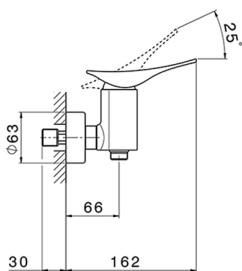

Single lever shower mixer ROADSTER ACCENT_RA000440

MODEL **RA000440**

Single lever shower mixer, without shower set, 1/2" M flexible connection

AVAILABLE FINISHINGS

-  **21** 21 Chrome
-  **2B** 2B Polished Nickel
-  **2F** 2F Brushed Nickel
-  **2Q** 2Q Black Titanium
-  **40** 40 Matt Black
-  **4Q** 4Q Matt White

CHARACTERISTICS

Cartridge Spare Parts **ZZ96799000**

35 mm Cartridge

Single lever shower mixer ROADSTER ACCENT_RA000440

RA000440

<https://en.cisal.it/single-lever-shower-mixer-roadster-accent-ra000440>

2024-12-22