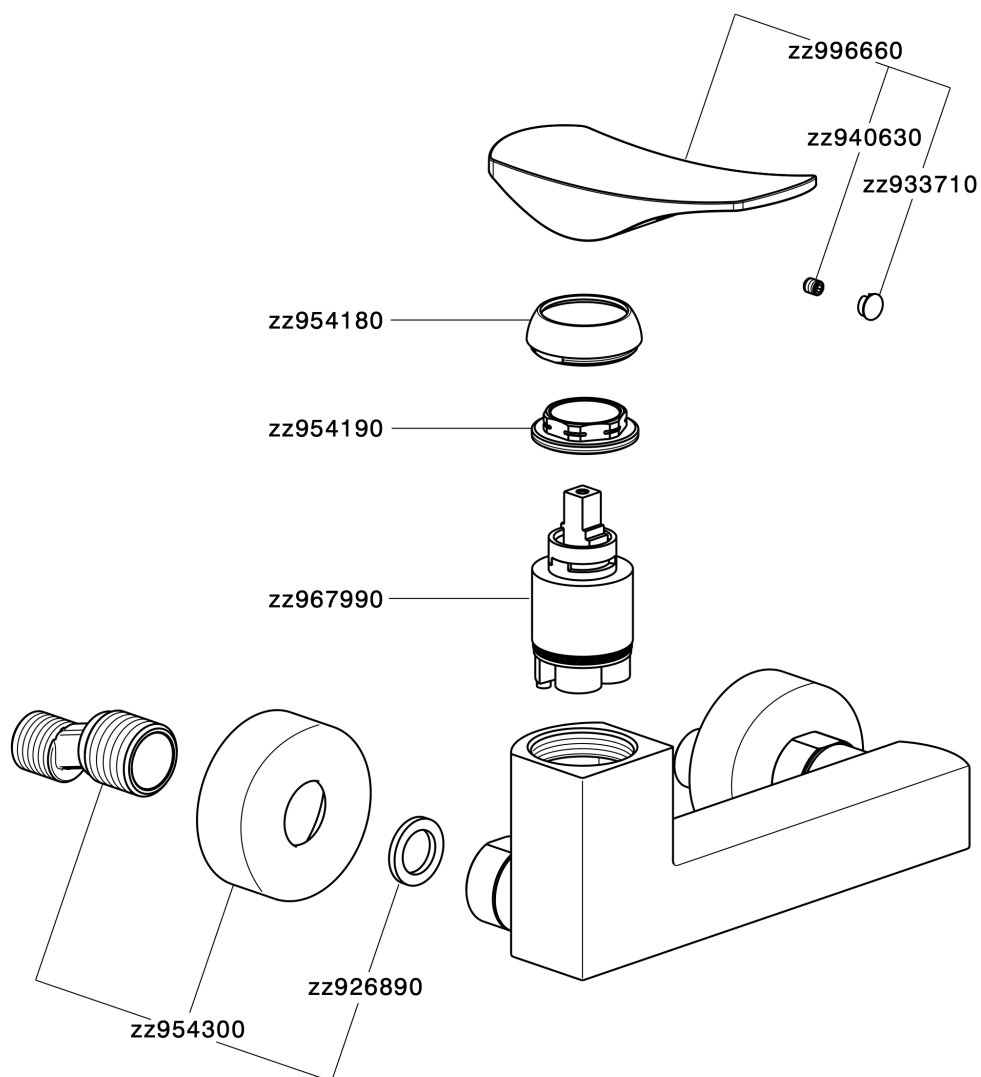

Single lever shower mixer ROADSTER ACCENT_RA000440

RA000440

<https://en.cisal.it/single-lever-shower-mixer-roadster-accent-ra000440>

2024-12-22