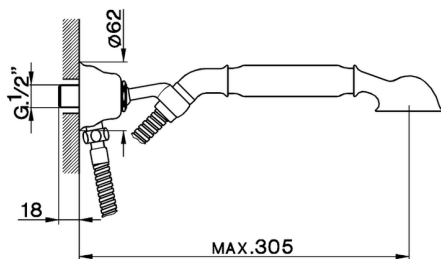

## Shower Set with elbow ARCANA COMPONENTS\_AR003040

MODEL **AR003040**

Shower Set with elbow, wall mounted swivel handshower holder, Arcana one spray handshower, Brass 120 cm flexible hose